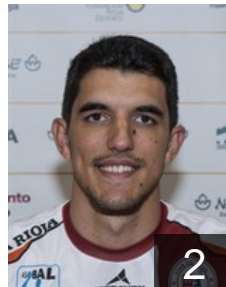

# CLUB COMPETITIONS - DELEGATION LIST

Men's European Cup - VELUX EHF Champions League 2015/16

 ESP BM Logroño La Rioja - Players

 ESP

## Romeo Lopez Javier

Position: Goalkeeper  
Place of birth: Logroño  
Date of birth: 01.06.1990  
Height: 195 cm  
Weight: 95 kg

 ESP