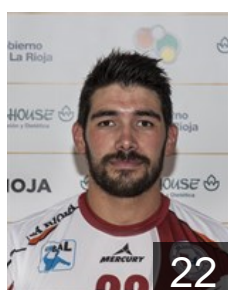

 ESP

**Fernandez Perez Angel**

Position: Left Wing  
Place of birth: Santander  
Date of birth: 16.09.1988  
Height: 192 cm  
Weight: 90 kg

 ESP

**Garabaya Arenas Ruben**

Position: Line Player  
Place of birth: Aviles  
Date of birth: 15.09.1978  
Height: 201 cm  
Weight: 110 kg

 ESP

**Garcia Rubio F.**

Position: Line Player  
Place of birth: Bolanos  
Date of birth: 07.01.1990  
Height: 196 cm  
Weight: 115 kg

 ESP

**Garcandia Alustiza Imanol**

Position: Right Back  
Place of birth: Urretxu  
Date of birth: 30.04.1995  
Height: 201 cm  
Weight: 98 kg

 BRA

**Inoue Langaro H.**

Position: Left Back  
Place of birth: Umuarama  
Date of birth: 07.03.1995  
Height: 196 cm  
Weight: 100 kg

 ESP

**Jimenez Reina Luis Felipe**

Position: Right Back  
Place of birth: Puente Genil  
Date of birth: 12.06.1989  
Height: 193 cm  
Weight: 90 kg