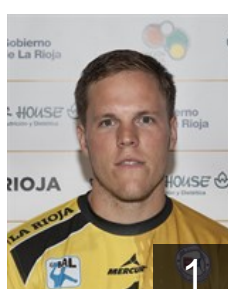

 BRA

**Inoue Langaro H.**

Position: Left Back  
Place of birth: Umuarama  
Date of birth: 07.03.1995  
Height: 196 cm  
Weight: 100 kg

 ESP

**Jimenez Reina Luis Felipe**

Position: Right Back  
Place of birth: Puente Genil  
Date of birth: 12.06.1989  
Height: 193 cm  
Weight: 90 kg

 SWE

**Kappelin Richard Carl Johan**

Position: Goalkeeper  
Place of birth: Irsta  
Date of birth: 30.09.1983  
Height: 191 cm  
Weight: 96 kg

 ESP

**Molina Cosano Carlos**

Position: Left Back  
Place of birth: Barcelona  
Date of birth: 31.05.1991  
Height: 202 cm  
Weight: 90 kg