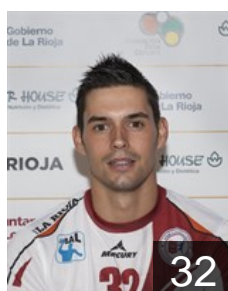

# CLUB COMPETITIONS - DELEGATION LIST

Men's European Cup - VELUX EHF Champions League 2015/16

 ESP BM Logroño La Rioja - Players

 ESP

**Aguinagalde Aquizu Gurutz**

Position: Goalkeeper  
Place of birth: Irun  
Date of birth: 26.10.1977  
Height: 201 cm  
Weight: 110 kg

 ESP

**Cacheda Gonzalez Pablo**

Position: Centre Back  
Place of birth: Lalín  
Date of birth: 09.01.1992  
Height: 180 cm  
Weight: 82 kg

 ESP

**Cadarso Caballero Eduardo**

Position: Left Wing  
Place of birth: Logroño  
Date of birth: 13.02.1999  
Height: 190 cm  
Weight: 71 kg

 ESP

**Fernandez Perez Angel**

Position: Left Wing  
Place of birth: Santander  
Date of birth: 16.09.1988  
Height: 192 cm  
Weight: 90 kg

 ESP

**Garabaya Arenas Ruben**

Position: Line Player  
Place of birth: Aviles  
Date of birth: 15.09.1978  
Height: 201 cm  
Weight: 110 kg