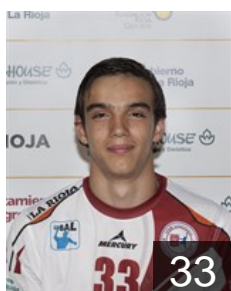

# CLUB COMPETITIONS - DELEGATION LIST

Men's European Cup - VELUX EHF Champions League 2015/16

 ESP BM Logroño La Rioja - Players

 ESP

**Aguinagalde Aquizu Gurutz**

Position: Goalkeeper  
Place of birth: Irun  
Date of birth: 26.10.1977  
Height: 201 cm  
Weight: 110 kg

 ESP

**Cacheda Gonzalez Pablo**

Position: Centre Back  
Place of birth: Lalín  
Date of birth: 09.01.1992  
Height: 180 cm  
Weight: 82 kg

 ESP

**Cadarso Caballero Eduardo**

Position: Left Wing  
Place of birth: Logroño  
Date of birth: 13.02.1999  
Height: 190 cm  
Weight: 71 kg