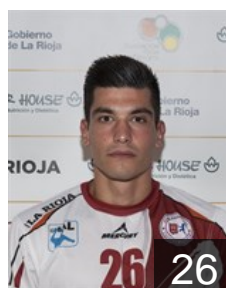

ESP

Rodriguez Alvarez Pedro

Position: Right Wing
Place of birth: Vigo
Date of birth: 22.08.1990
Height: 192 cm
Weight: 85 kg
Left Club on 22.06.2016