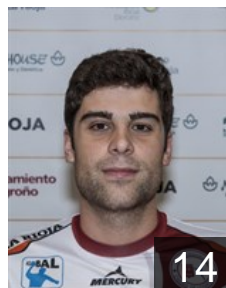

## Stenmalm Philip

Position: Left Back  
Place of birth: Vaxjo  
Date of birth: 03.03.1992  
Height: 198 cm  
Weight: 89 kg

 ESP

## Val Sancho Alberto

Position: Line Player  
Place of birth: Zaragoza  
Date of birth: 06.03.1986  
Height: 208 cm  
Weight: 95 kg

 ESP

## Velasco Encinas M.

Position: Centre Back  
Place of birth: Segovia  
Date of birth: 20.03.1984  
Height: 183 cm  
Weight: 86 kg

 ESP