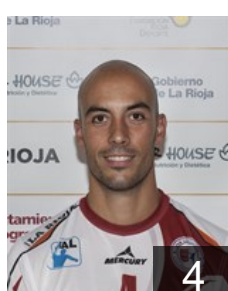

 BRA

**Inoue Langaro H.**

Position: Left Back  
Place of birth: Umuarama  
Date of birth: 07.03.1995  
Height: 196 cm  
Weight: 100 kg

 ESP

**Jimenez Reina Luis Felipe**

Position: Right Back  
Place of birth: Puente Genil  
Date of birth: 12.06.1989  
Height: 193 cm  
Weight: 90 kg

 SWE

**Kappelin Richard Carl Johan**

Position: Goalkeeper  
Place of birth: Irsta  
Date of birth: 30.09.1983  
Height: 191 cm  
Weight: 96 kg

 ESP

**Molina Cosano Carlos**

Position: Left Back  
Place of birth: Barcelona  
Date of birth: 31.05.1991  
Height: 202 cm  
Weight: 90 kg