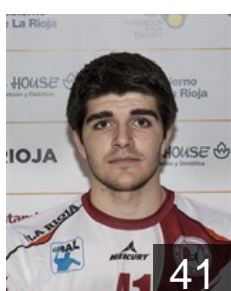

 ESP

**Fernandez Perez Angel**

Position: Left Wing  
Place of birth: Santander  
Date of birth: 16.09.1988  
Height: 192 cm  
Weight: 90 kg

 ESP

**Garabaya Arenas Ruben**

Position: Line Player  
Place of birth: Aviles  
Date of birth: 15.09.1978  
Height: 201 cm  
Weight: 110 kg

 ESP

**Garcia Rubio F.**

Position: Line Player  
Place of birth: Bolanos  
Date of birth: 07.01.1990  
Height: 196 cm  
Weight: 115 kg

 ESP

**Garcandia Alustiza Imanol**

Position: Right Back  
Place of birth: Urretxu  
Date of birth: 30.04.1995  
Height: 201 cm  
Weight: 98 kg