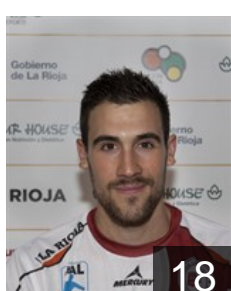

 ESP

**Garcia Rubio F.**

Position: Line Player  
Place of birth: Bolanos  
Date of birth: 07.01.1990  
Height: 196 cm  
Weight: 115 kg

 ESP

**Garcandia Alustiza Imanol**

Position: Right Back  
Place of birth: Urretxu  
Date of birth: 30.04.1995  
Height: 201 cm  
Weight: 98 kg

 BRA

**Inoue Langaro H.**

Position: Left Back  
Place of birth: Umuarama  
Date of birth: 07.03.1995  
Height: 196 cm  
Weight: 100 kg

 ESP

**Jimenez Reina Luis Felipe**

Position: Right Back  
Place of birth: Puente Genil  
Date of birth: 12.06.1989  
Height: 193 cm  
Weight: 90 kg

 SWE

**Kappelin Richard Carl Johan**

Position: Goalkeeper  
Place of birth: Irsta  
Date of birth: 30.09.1983  
Height: 191 cm  
Weight: 96 kg

 ESP

**Molina Cosano Carlos**

Position: Left Back  
Place of birth: Barcelona  
Date of birth: 31.05.1991  
Height: 202 cm  
Weight: 90 kg