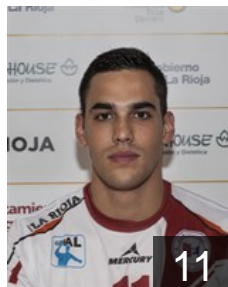

# CLUB COMPETITIONS - DELEGATION LIST

Men's European Cup - VELUX EHF Champions League 2015/16

 ESP BM Logroño La Rioja - Players

 ESP

**Aguinagalde Aquizu Gurutz**

Position: Goalkeeper  
Place of birth: Irun  
Date of birth: 26.10.1977  
Height: 201 cm  
Weight: 110 kg

 ESP

**Cacheda Gonzalez Pablo**

Position: Centre Back  
Place of birth: Lalín  
Date of birth: 09.01.1992  
Height: 180 cm  
Weight: 82 kg

 ESP

**Cadarso Caballero Eduardo**

Position: Left Wing  
Place of birth: Logroño  
Date of birth: 13.02.1999  
Height: 190 cm  
Weight: 71 kg