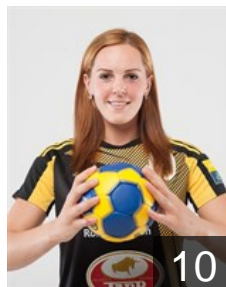

RUS

Punko Anna

Position: Right Back
Place of birth: Krasnodar
Date of birth: 27.03.1989
Height: 185 cm