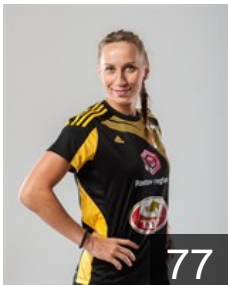

CLUB COMPETITIONS - DELEGATION LIST

Women's European Cup - EHF Champions League 2015/16

WOMEN'S

 RUS Rostov-Don - Players

 RUS

Avdekova Elena

Position: Left Wing
Place of birth: Novokuznetsk
Date of birth: 07.01.1989
Height: 180 cm

 RUS

Basarab Mariya

Position: Goalkeeper
Place of birth: Uray
Date of birth: 19.01.1990
Height: 186 cm

 RUS

Bobrovnikova Vladlena

Position: Left Back
Place of birth: Krasnodar
Date of birth: 24.10.1987
Height: 183 cm