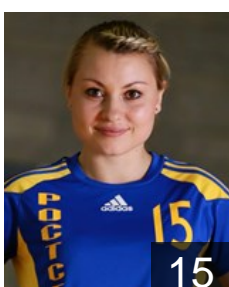

 RUS

Shymkute Regina

Position: Left Back
Place of birth: Herson
Date of birth: 21.12.1985
Height: 179 cm

 RUS

Skladchikova Marina

Position: Goalkeeper
Place of birth: Krasnodar
Date of birth: 22.11.1990
Height: 191 cm

 RUS

Slivinskaya Elena

Position: Left Back
Place of birth: Rostov-On-Don
Date of birth: 09.05.1980
Height: 186 cm

 RUS

Stepanova Alexandra

Position: Line Player
Place of birth: Lievsk
Date of birth: 21.06.1989
Height: 180 cm

 RUS

Sudakova Marina

Position: Right Wing
Place of birth: Volgograd
Date of birth: 17.02.1989
Height: 156 cm

CLUB COMPETITIONS - DELEGATION LIST

Women's European Cup - EHF Champions League 2015/16

 RUS Rostov-Don - Team Officials