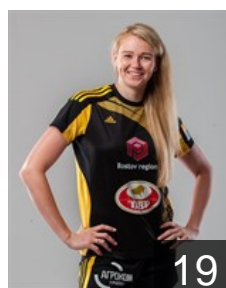

 DEN

Grigel Lotte

Position:
Place of birth: Esbjerg
Date of birth: 05.04.1991
Height: 165 cm

 RUS

Ilina Ekaterina

Position: Centre Back
Place of birth: Togliatti
Date of birth: 07.03.1991
Height: 175 cm

 RUS

Kiseleva Oxana

Position: Left Wing
Place of birth: Krasnodar
Date of birth: 12.07.1988
Height: 162 cm

 NOR

Lunde Katrine

Position: Goalkeeper
Place of birth: Kristiansand
Date of birth: 30.03.1980
Height: 181 cm

 RUS

Makeeva Kseniya

Position: Line Player
Place of birth: Ufa
Date of birth: 19.09.1990
Height: 182 cm

 UKR

Managarova Iuliia

Position: Right Wing
Place of birth: Dnieprpetrovsk
Date of birth: 27.09.1988
Height: 170 cm