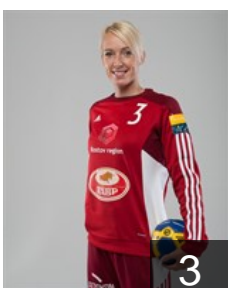

 RUS

Basarab Mariya

Position: Goalkeeper
Place of birth: Uray
Date of birth: 19.01.1990
Height: 186 cm

 RUS

Bobrovnikova Vladlena

Position: Left Back
Place of birth: Krasnodar
Date of birth: 24.10.1987
Height: 183 cm

 UKR

Borshchenko Viktoriya

Position: Left Wing
Place of birth: Herson
Date of birth: 05.01.1986
Height: 170 cm

 RUS

Davydenko Ekaterina

Position: Right Back
Place of birth: Togliatti
Date of birth: 07.03.1989
Height: 184 cm

 DEN

Grigel Lotte

Position:
Place of birth: Esbjerg
Date of birth: 05.04.1991
Height: 165 cm

 RUS

Ilina Ekaterina

Position: Centre Back
Place of birth: Togliatti
Date of birth: 07.03.1991
Height: 175 cm

 RUS

Kiseleva Oxana

Position: Left Wing
Place of birth: Krasnodar
Date of birth: 12.07.1988
Height: 162 cm

 NOR

Lunde Katrine

Position: Goalkeeper
Place of birth: Kristiansand
Date of birth: 30.03.1980
Height: 181 cm