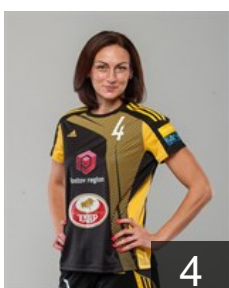

 RUS

Shymkute Regina

Position: Left Back
Place of birth: Herson
Date of birth: 21.12.1985
Height: 179 cm

 RUS

Skladchikova Marina

Position: Goalkeeper
Place of birth: Krasnodar
Date of birth: 22.11.1990
Height: 191 cm