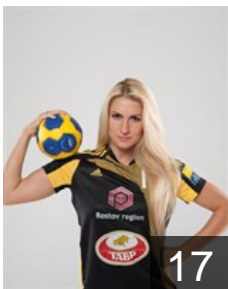

 RUS

Basarab Mariya

Position: Goalkeeper
Place of birth: Uray
Date of birth: 19.01.1990
Height: 186 cm

 RUS

Bobrovnikova Vladlena

Position: Left Back
Place of birth: Krasnodar
Date of birth: 24.10.1987
Height: 183 cm