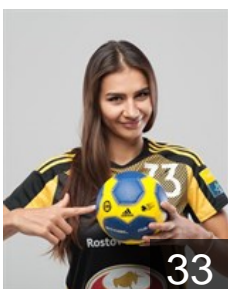

 RUS

Basarab Mariya

Position: Goalkeeper
Place of birth: Uray
Date of birth: 19.01.1990
Height: 186 cm

 RUS

Bobrovnikova Vladlena

Position: Left Back
Place of birth: Krasnodar
Date of birth: 24.10.1987
Height: 183 cm

 UKR

Borshchenko Viktoriya

Position: Left Wing
Place of birth: Herson
Date of birth: 05.01.1986
Height: 170 cm

 RUS

Davydenko Ekaterina

Position: Right Back
Place of birth: Togliatti
Date of birth: 07.03.1989
Height: 184 cm

 DEN

Grigel Lotte

Position:
Place of birth: Esbjerg
Date of birth: 05.04.1991
Height: 165 cm

 RUS

Ilina Ekaterina

Position: Centre Back
Place of birth: Togliatti
Date of birth: 07.03.1991
Height: 175 cm

 RUS