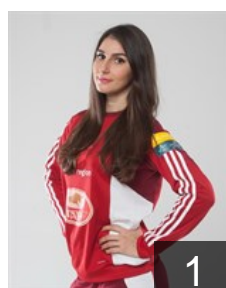

Kiseleva Oxana

Position: Left Wing
Place of birth: Krasnodar
Date of birth: 12.07.1988
Height: 162 cm

 NOR

Lunde Katrine

Position: Goalkeeper
Place of birth: Kristiansand
Date of birth: 30.03.1980
Height: 181 cm

 RUS

Makeeva Kseniya

Position: Line Player
Place of birth: Ufa
Date of birth: 19.09.1990
Height: 182 cm

 UKR

Managarova Iuliia

Position: Right Wing
Place of birth: Dnieprpetrovsk
Date of birth: 27.09.1988
Height: 170 cm

 RUS

Mekhdieva Galina

Position: Goalkeeper
Place of birth: Rostov-On-Don
Date of birth: 17.06.1985
Height: 180 cm

CLUB COMPETITIONS - DELEGATION LIST

Women's European Cup - EHF Champions League 2015/16

WOMEN'S