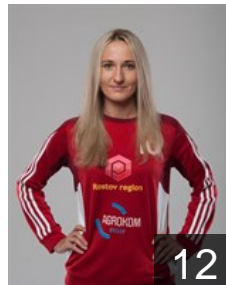

CLUB COMPETITIONS - DELEGATION LIST

Women's European Cup - EHF Champions League 2015/16

WOMEN'S

 RUS Rostov-Don - Players

 RUS

Avdekova Elena

Position: Left Wing
Place of birth: Novokuznetsk
Date of birth: 07.01.1989
Height: 180 cm

 RUS

Basarab Mariya

Position: Goalkeeper
Place of birth: Uray
Date of birth: 19.01.1990
Height: 186 cm

 RUS

Bobrovnikova Vladlena

Position: Left Back
Place of birth: Krasnodar
Date of birth: 24.10.1987
Height: 183 cm

 UKR

Borshchenko Viktoriya

Position: Left Wing
Place of birth: Herson
Date of birth: 05.01.1986
Height: 170 cm

 RUS

Davydenko Ekaterina

Position: Right Back
Place of birth: Togliatti
Date of birth: 07.03.1989
Height: 184 cm