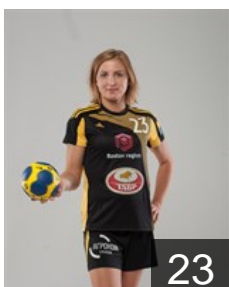

 RUS

Sedoykina Anna

Position: Goalkeeper
Place of birth: Volgograd
Date of birth: 01.08.1984
Height: 181 cm

 RUS

Sen Anna

Position: Left Back
Place of birth: Krasnodar
Date of birth: 03.12.1990
Height: 185 cm

 RUS

Shymkute Regina

Position: Left Back
Place of birth: Herson
Date of birth: 21.12.1985
Height: 179 cm

 RUS

Skladchikova Marina

Position: Goalkeeper
Place of birth: Krasnodar
Date of birth: 22.11.1990
Height: 191 cm