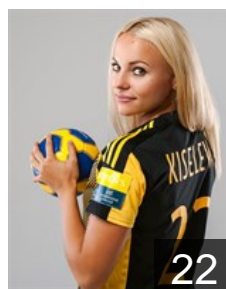

 UKR

Borshchenko Viktoriya

Position: Left Wing
Place of birth: Herson
Date of birth: 05.01.1986
Height: 170 cm

 RUS

Davydenko Ekaterina

Position: Right Back
Place of birth: Togliatti
Date of birth: 07.03.1989
Height: 184 cm

 DEN

Grigel Lotte

Position:
Place of birth: Esbjerg
Date of birth: 05.04.1991
Height: 165 cm

 RUS

Ilina Ekaterina

Position: Centre Back
Place of birth: Togliatti
Date of birth: 07.03.1991
Height: 175 cm

 RUS

Kiseleva Oxana

Position: Left Wing
Place of birth: Krasnodar
Date of birth: 12.07.1988
Height: 162 cm

 NOR

Lunde Katrine

Position: Goalkeeper
Place of birth: Kristiansand
Date of birth: 30.03.1980
Height: 181 cm