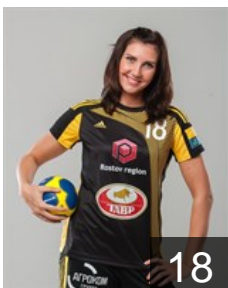

 RUS

Basarab Mariya

Position: Goalkeeper
Place of birth: Uray
Date of birth: 19.01.1990
Height: 186 cm

 RUS

Bobrovnikova Vladlena

Position: Left Back
Place of birth: Krasnodar
Date of birth: 24.10.1987
Height: 183 cm

 UKR

Borshchenko Viktoriya

Position: Left Wing
Place of birth: Herson
Date of birth: 05.01.1986
Height: 170 cm

 RUS

Davydenko Ekaterina

Position: Right Back
Place of birth: Togliatti
Date of birth: 07.03.1989
Height: 184 cm

 DEN

Grigel Lotte

Position:
Place of birth: Esbjerg
Date of birth: 05.04.1991
Height: 165 cm

 RUS

Ilina Ekaterina

Position: Centre Back
Place of birth: Togliatti
Date of birth: 07.03.1991
Height: 175 cm

 RUS