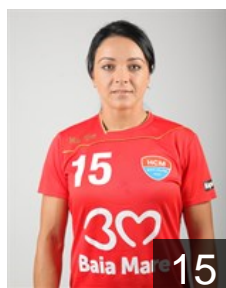

## Abbingh Lois

Position: Left Back  
Place of birth: Groningen  
Date of birth: 13.08.1992  
Height: 177 cm

 ROU

## Ardean Elisei Valentina Neli

Position: Left Wing  
Place of birth: Focsani  
Date of birth: 05.06.1982  
Height: 171 cm

 BRA

## Do Nascimento A.

Position: Right Wing  
Place of birth: Sao Paulo  
Date of birth: 16.09.1981  
Height: 179 cm

 ROU

## Nechita Adriana Nicoleta

Position: Right Wing  
Place of birth: Bailesti  
Date of birth: 14.11.1983  
Height: 172 cm

 ROU