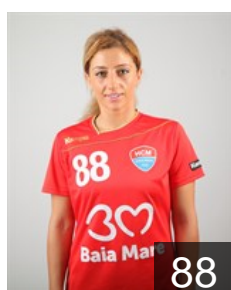

# CLUB COMPETITIONS - DELEGATION LIST

Women's European Cup - EHF Champions League 2015/16

WOMEN'S

 ROU CS Minaur Baia Mare - Players

 ROU

**Szucs Ibolya Gabriella**

Position: Left Back  
Place of birth: Oradea  
Date of birth: 31.08.1984  
Height: 184 cm

 ROU

**Tanasie Ana-Maria**

Position: Left Wing  
Place of birth: Hunedoara  
Date of birth: 06.04.1995  
Height: -

 ROU

**Tatar Timea Judita**

Position: Line Player  
Place of birth: Baia Mare  
Date of birth: 28.07.1989  
Height: 175 cm

 ROU

**Ungureanu Paula Claudia**

Position: Goalkeeper  
Place of birth: Brasov  
Date of birth: 30.03.1980  
Height: 181 cm

 ROU

**Vizitiu Patricia Maria**

Position: Right Back  
Place of birth: Petrosani  
Date of birth: 15.10.1988  
Height: 177 cm