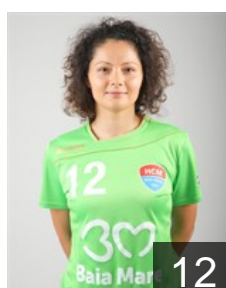

## Ardean Elisei Valentina Neli

Position: Left Wing  
Place of birth: Focsani  
Date of birth: 05.06.1982  
Height: 171 cm

 BRA

## Dumanska Yuliya

Position: Goalkeeper  
Place of birth: Gorodenka  
Date of birth: 15.08.1996  
Height: -

 CRO

## Jezic Katarina

Position: Line Player  
Place of birth: Rijeka  
Date of birth: 19.12.1992  
Height: 173 cm

 ROU

## Munteanu Ionica

Position: Goalkeeper  
Place of birth: Bucharest  
Date of birth: 07.01.1979  
Height: 179 cm

 ROU