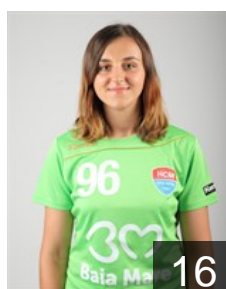

## Abbingh Lois

Position: Left Back  
Place of birth: Groningen  
Date of birth: 13.08.1992  
Height: 177 cm

 ROU

## Ardean Elisei Valentina Neli

Position: Left Wing  
Place of birth: Focsani  
Date of birth: 05.06.1982  
Height: 171 cm

 BRA

## Do Nascimento A.

Position: Right Wing  
Place of birth: Sao Paulo  
Date of birth: 16.09.1981  
Height: 179 cm

 ROU