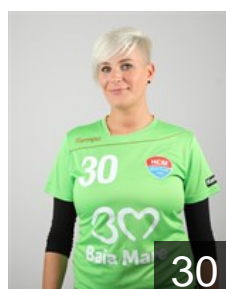

 ROU

**Tanasie Ana-Maria**

Position: Left Wing  
Place of birth: Hunedoara  
Date of birth: 06.04.1995  
Height: -

 ROU

**Tatar Timea Judita**

Position: Line Player  
Place of birth: Baia Mare  
Date of birth: 28.07.1989  
Height: 175 cm

 ROU

**Ungureanu Paula Claudia**

Position: Goalkeeper  
Place of birth: Brasov  
Date of birth: 30.03.1980  
Height: 181 cm

 ROU

**Vizitiu Patricia Maria**

Position: Right Back  
Place of birth: Petrosani  
Date of birth: 15.10.1988  
Height: 177 cm