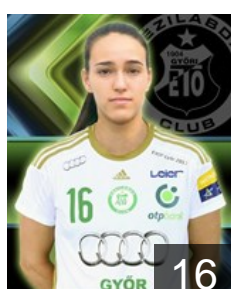

HUN

Weninger Alexa

Position: Goalkeeper
Place of birth: Gyor
Date of birth: 25.06.1997
Height: 176 cm