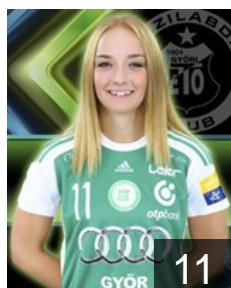

HUN

Hudak Anette Emma

Position: Left Back
Place of birth: Bratislava
Date of birth: 25.03.1998
Height: 178 cm

HUN

Kiss Eva

Position: Goalkeeper
Place of birth: Debrecen
Date of birth: 10.07.1987
Height: 189 cm

CZE

Knedlikova Jana

Position: Right Wing
Place of birth: Praha
Date of birth: 22.06.1989
Height: 167 cm

CLUB COMPETITIONS - DELEGATION LIST

Women's European Cup - EHF Champions League 2015/16

WOMEN'S

 HUN Györi Audi ETO KC - Players

 HUN

Korszos Dorina

Position: Left Wing
Place of birth: Kecskemét
Date of birth: 03.09.1995
Height: 168 cm

 HUN

Kovacsics Aniko

Position: Centre Back
Place of birth: Nagyatad
Date of birth: 29.08.1991
Height: 170 cm