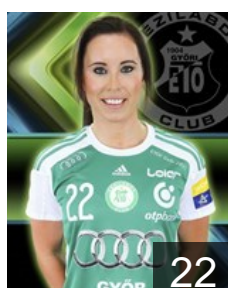

 HUN

Lakatos Rita

Position: Centre Back
Place of birth: Dunajska Streda
Date of birth: 06.07.1999
Height: 174 cm

 HUN

Linder Luca

Position: Line Player
Place of birth: Mohács
Date of birth: 08.06.1996
Height: 171 cm

 NOR

Loke Heidi

Position: Line Player
Place of birth: Tonsberg
Date of birth: 12.12.1982
Height: 177 cm

 HUN

Orban Adrienn

Position: Wing
Place of birth: Győr
Date of birth: 01.10.1986
Height: 168 cm

 HUN

Planeta Szimonetta