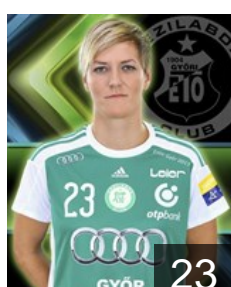

 NOR

Loke Heidi

Position: Line Player
Place of birth: Tonsberg
Date of birth: 12.12.1982
Height: 177 cm

 HUN

Orban Adrienn

Position: Wing
Place of birth: Győr
Date of birth: 01.10.1986
Height: 168 cm

 HUN

Planeta Szimonetta

Position: Right Back
Place of birth: Kazincbarcika
Date of birth: 12.12.1993
Height: 198 cm

 NOR

Sulland Linn Jorum

Position: Right Back
Place of birth: Oslo
Date of birth: 15.07.1984
Height: 178 cm

 HUN

Tomori Zsuzsanna