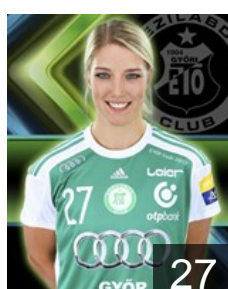

NED

Broch Yvette

Position: Line Player
Place of birth: Monster
Date of birth: 21.12.1990
Height: 184 cm

HUN

Elö Beatrix

Position: Right Back
Place of birth: Győr
Date of birth: 28.01.1997
Height: 182 cm

HUN

Görbicz Anita

Position: Centre Back
Place of birth: Veszprem
Date of birth: 13.05.1983
Height: 173 cm

NOR

Grimsbø Kari Aalvik

Position: Goalkeeper
Place of birth: Bergen
Date of birth: 04.01.1985
Height: 180 cm

NED

Groot Cornelia Nycke

Position: Centre Back
Place of birth: Alkmaar
Date of birth: 04.05.1988
Height: 170 cm

HUN

Harsfalvi Julia

Position: Wing
Place of birth: Zalaegerszeg
Date of birth: 12.11.1996
Height: -