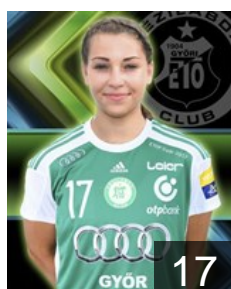

CZE

Knedlikova Jana

Position: Right Wing
Place of birth: Praha
Date of birth: 22.06.1989
Height: 167 cm

CLUB COMPETITIONS - DELEGATION LIST

Women's European Cup - EHF Champions League 2015/16

WOMEN'S

 HUN Györi Audi ETO KC - Players

 HUN

Korszos Dorina

Position: Left Wing
Place of birth: Kecskemét
Date of birth: 03.09.1995
Height: 168 cm

 HUN

Kovacsics Aniko

Position: Centre Back
Place of birth: Nagyatad
Date of birth: 29.08.1991
Height: 170 cm

 HUN

Lakatos Rita

Position: Centre Back
Place of birth: Dunajska Streda
Date of birth: 06.07.1999
Height: 174 cm

 HUN

Linder Luca

Position: Line Player
Place of birth: Mohács
Date of birth: 08.06.1996
Height: 171 cm