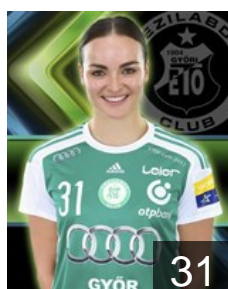

CLUB COMPETITIONS - DELEGATION LIST

Women's European Cup - EHF Champions League 2015/16

WOMEN'S

HUN Györi Audi ETO KC - Players

NOR

Alstad Ida

Position: Back
Place of birth: Trondheim
Date of birth: 13.06.1985
Height: 172 cm

BRA

Amorim Taleska E.

Position: Left Back
Place of birth: Blumenau
Date of birth: 23.09.1986
Height: 186 cm

HUN

Bognar-Bodi Bernadett

Position: Right Wing
Place of birth: Szeged
Date of birth: 09.03.1986
Height: 175 cm

NED

Broch Yvette

Position: Line Player
Place of birth: Monster
Date of birth: 21.12.1990
Height: 184 cm

HUN

Elö Beatrix

Position: Right Back
Place of birth: Győr
Date of birth: 28.01.1997
Height: 182 cm

HUN

Görbicz Anita

Position: Centre Back
Place of birth: Veszprem
Date of birth: 13.05.1983
Height: 173 cm

NOR

Grimsbø Kari Aalvik

Position: Goalkeeper
Place of birth: Bergen
Date of birth: 04.01.1985
Height: 180 cm