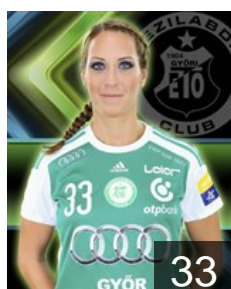

CLUB COMPETITIONS - DELEGATION LIST

Women's European Cup - EHF Champions League 2015/16

WOMEN'S

HUN Györi Audi ETO KC - Players

NOR

Alstad Ida

Position: Back
Place of birth: Trondheim
Date of birth: 13.06.1985
Height: 172 cm

BRA

Amorim Taleska E.

Position: Left Back
Place of birth: Blumenau
Date of birth: 23.09.1986
Height: 186 cm

HUN

Bognar-Bodi Bernadett

Position: Right Wing
Place of birth: Szeged
Date of birth: 09.03.1986
Height: 175 cm

NED

Broch Yvette

Position: Line Player
Place of birth: Monster
Date of birth: 21.12.1990
Height: 184 cm

HUN

Elö Beatrix

Position: Right Back
Place of birth: Győr
Date of birth: 28.01.1997
Height: 182 cm

HUN