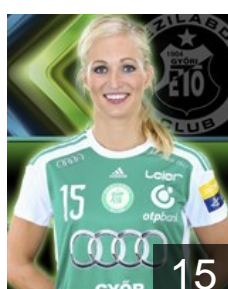

 HUN

Lakatos Rita

Position: Centre Back
Place of birth: Dunajska Streda
Date of birth: 06.07.1999
Height: 174 cm

 HUN

Linder Luca

Position: Line Player
Place of birth: Mohács
Date of birth: 08.06.1996
Height: 171 cm

 NOR

Loke Heidi

Position: Line Player
Place of birth: Tonsberg
Date of birth: 12.12.1982
Height: 177 cm

 HUN

Orban Adrienn

Position: Wing
Place of birth: Győr
Date of birth: 01.10.1986
Height: 168 cm

 HUN

Planeta Szimonetta

Position: Right Back
Place of birth: Kazincbarcika
Date of birth: 12.12.1993
Height: 198 cm

 NOR

Sulland Linn Jorum

Position: Right Back
Place of birth: Oslo
Date of birth: 15.07.1984
Height: 178 cm

 HUN

Tomori Zsuzsanna