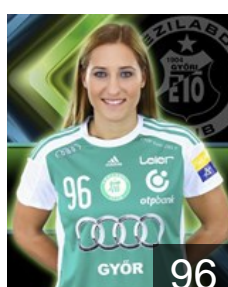

HUN

Toth Gabriella

Position: Centre Back
Place of birth: Berettyóújfalu
Date of birth: 23.09.1996
Height: 175 cm