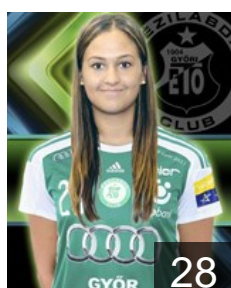

CLUB COMPETITIONS - DELEGATION LIST

Women's European Cup - EHF Champions League 2015/16

WOMEN'S

HUN Györi Audi ETO KC - Players

NOR

Alstad Ida

Position: Back
Place of birth: Trondheim
Date of birth: 13.06.1985
Height: 172 cm

BRA

Amorim Taleska E.

Position: Left Back
Place of birth: Blumenau
Date of birth: 23.09.1986
Height: 186 cm

HUN

Bognar-Bodi Bernadett

Position: Right Wing
Place of birth: Szeged
Date of birth: 09.03.1986
Height: 175 cm

NED

Broch Yvette

Position: Line Player
Place of birth: Monster
Date of birth: 21.12.1990
Height: 184 cm

HUN

Elö Beatrix

Position: Right Back
Place of birth: Győr
Date of birth: 28.01.1997
Height: 182 cm

HUN

Görbicz Anita

Position: Centre Back
Place of birth: Veszprem
Date of birth: 13.05.1983
Height: 173 cm

NOR

Grimsbø Kari Aalvik

Position: Goalkeeper
Place of birth: Bergen
Date of birth: 04.01.1985
Height: 180 cm