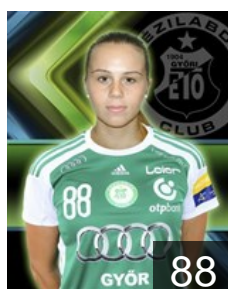

 HUN

Korszos Dorina

Position: Left Wing
Place of birth: Kecskemét
Date of birth: 03.09.1995
Height: 168 cm

 HUN

Kovacsics Aniko

Position: Centre Back
Place of birth: Nagyatad
Date of birth: 29.08.1991
Height: 170 cm

 HUN

Lakatos Rita

Position: Centre Back
Place of birth: Dunajska Streda
Date of birth: 06.07.1999
Height: 174 cm

 HUN

Linder Luca

Position: Line Player
Place of birth: Mohács
Date of birth: 08.06.1996
Height: 171 cm