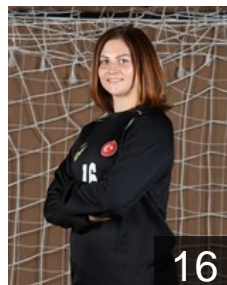

POL

Wysokinska Anna Maria

Position: Goalkeeper

Place of birth: Wroclaw

Date of birth: 17.06.1987

Height: 182 cm