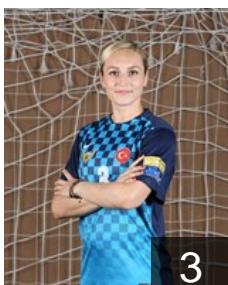

Yakar Özge

Position: Left Wing

Place of birth: Ankara

Date of birth: 01.07.1996

Height: -

Left Club

 AZE

Tankaskaya Marina