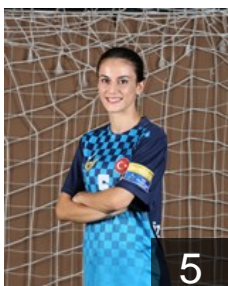

Women's European Cup - EHF Champions League 2015/16

WOMEN'S

 TUR Ankara Yenimahalle BSK - Players

 TUR

Türkoğlu Beyza Irem

Position: Line Player

Place of birth: Ankara

Date of birth: 04.02.1997

Height: 175 cm

 POL

Wysokinska Anna Maria

Position: Goalkeeper

Place of birth: Wroclaw

Date of birth: 17.06.1987

Height: 182 cm

 TUR

Yakar Özge

Position: Left Wing

Place of birth: Ankara

Date of birth: 01.07.1996

Height: -

Left Club

 AZE

Tankaskaya Marina