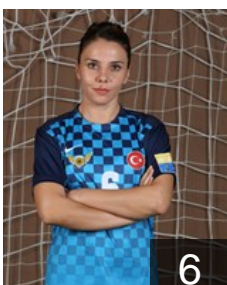

 TUR

Aydin Elif Sila

Position: Back
Place of birth: Ankara
Date of birth: 11.04.1996
Height: -

 TUR

Aydogan Soysal Duygu

Position: Left Back
Place of birth: Ankara
Date of birth: 29.01.1986
Height: 180 cm

 UKR

Chumak Kateryna

Position: Right Wing
Place of birth: Kiev
Date of birth: 07.12.1988
Height: 173 cm

 TUR

Eler Esra

Position: Left Wing
Place of birth: Ankara
Date of birth: 23.05.1980
Height: 168 cm

 CRO

Gace Anita

Position: Right Wing
Place of birth: Split
Date of birth: 14.04.1983
Height: 178 cm

 CRO

Havic Dina

Position: Left Back
Place of birth: RIJEKA
Date of birth: 13.11.1987
Height: 187 cm

 MKD

Ilkova Lenche

Position: Line Player
Place of birth: Strumica
Date of birth: 04.10.1984
Height: 187 cm