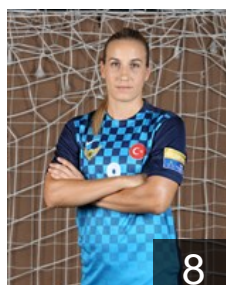

 TUR

Aydin Elif Sila

Position: Back
Place of birth: Ankara
Date of birth: 11.04.1996
Height: -

 TUR

Aydogan Soysal Duygu

Position: Left Back
Place of birth: Ankara
Date of birth: 29.01.1986
Height: 180 cm

 UKR

Chumak Kateryna

Position: Right Wing
Place of birth: Kiev
Date of birth: 07.12.1988
Height: 173 cm

 TUR

Eler Esra

Position: Left Wing
Place of birth: Ankara
Date of birth: 23.05.1980
Height: 168 cm

 CRO

Gace Anita

Position: Right Wing
Place of birth: Split
Date of birth: 14.04.1983
Height: 178 cm

 CRO

Havic Dina

Position: Left Back
Place of birth: RIJEKA
Date of birth: 13.11.1987
Height: 187 cm

 MKD

Ilkova Lenche

Position: Line Player
Place of birth: Strumica
Date of birth: 04.10.1984
Height: 187 cm