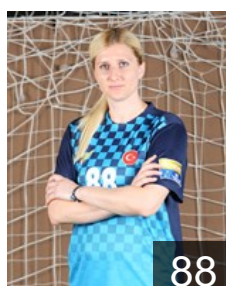

 TUR

Aydin Elif Sila

Position: Back
Place of birth: Ankara
Date of birth: 11.04.1996
Height: -

 TUR

Aydogan Soysal Duygu

Position: Left Back
Place of birth: Ankara
Date of birth: 29.01.1986
Height: 180 cm

 UKR

Chumak Kateryna

Position: Right Wing
Place of birth: Kiev
Date of birth: 07.12.1988
Height: 173 cm

 TUR

Eler Esra

Position: Left Wing
Place of birth: Ankara
Date of birth: 23.05.1980
Height: 168 cm

 CRO

Gace Anita

Position: Right Wing
Place of birth: Split
Date of birth: 14.04.1983
Height: 178 cm

 CRO

Havic Dina

Position: Left Back
Place of birth: RIJEKA
Date of birth: 13.11.1987
Height: 187 cm

 MKD

Ilkova Lenche

Position: Line Player
Place of birth: Strumica
Date of birth: 04.10.1984
Height: 187 cm

 UKR

Laiuk Olga

Position: Right Back
Place of birth: Kiev
Date of birth: 17.05.1984
Height: 180 cm

 TUR

Özel Yeliz

Position: Left Back
Place of birth: Ankara
Date of birth: 06.03.1980
Height: 175 cm

 ROU

Rombescu Anca Mihaela