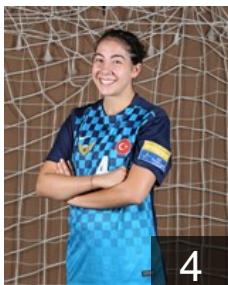

CLUB COMPETITIONS - DELEGATION LIST

Women's European Cup - EHF Champions League 2015/16

WOMEN'S

TUR Ankara Yenimahalle BSK - Players

TUR

Türkoğlu Beyza Irem

Position: Line Player

Place of birth: Ankara

Date of birth: 04.02.1997

Height: 175 cm