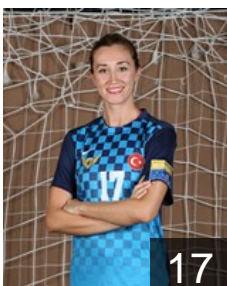

CLUB COMPETITIONS - DELEGATION LIST

Women's European Cup - EHF Champions League 2015/16

WOMEN'S

 TUR Ankara Yenimahalle BSK - Players

 TUR

Akgün Nurceren

Position: Line Player
Place of birth: Antalya
Date of birth: 20.06.1992
Height: 179 cm

 TUR

Aydin Elif Sila

Position: Back
Place of birth: Ankara
Date of birth: 11.04.1996
Height: -

 TUR

Aydogan Soysal Duygu

Position: Left Back
Place of birth: Ankara
Date of birth: 29.01.1986
Height: 180 cm

 UKR

Chumak Kateryna

Position: Right Wing
Place of birth: Kiev
Date of birth: 07.12.1988
Height: 173 cm

 TUR

Eler Esra

Position: Left Wing
Place of birth: Ankara
Date of birth: 23.05.1980
Height: 168 cm

 CRO

Gace Anita

Position: Right Wing
Place of birth: Split
Date of birth: 14.04.1983
Height: 178 cm

 CRO

Havic Dina

Position: Left Back
Place of birth: RIJEKA
Date of birth: 13.11.1987
Height: 187 cm

 MKD

Ilkova Lenche

Position: Line Player
Place of birth: Strumica
Date of birth: 04.10.1984
Height: 187 cm