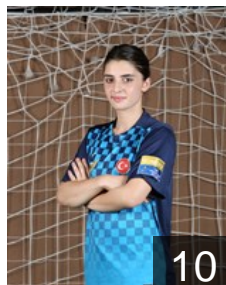

 TUR

Aydin Elif Sila

Position: Back
Place of birth: Ankara
Date of birth: 11.04.1996
Height: -

 TUR

Aydogan Soysal Duygu

Position: Left Back
Place of birth: Ankara
Date of birth: 29.01.1986
Height: 180 cm

 UKR