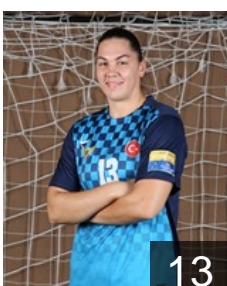

 TUR

Aydin Elif Sila

Position: Back
Place of birth: Ankara
Date of birth: 11.04.1996
Height: -

 TUR

Aydogan Soysal Duygu

Position: Left Back
Place of birth: Ankara
Date of birth: 29.01.1986
Height: 180 cm

 UKR

Chumak Kateryna

Position: Right Wing
Place of birth: Kiev
Date of birth: 07.12.1988
Height: 173 cm

 TUR

Eler Esra

Position: Left Wing
Place of birth: Ankara
Date of birth: 23.05.1980
Height: 168 cm

 CRO

Gace Anita

Position: Right Wing
Place of birth: Split
Date of birth: 14.04.1983
Height: 178 cm

 CRO

Havic Dina

Position: Left Back
Place of birth: RIJEKA
Date of birth: 13.11.1987
Height: 187 cm

 MKD

Ilkova Lenche

Position: Line Player
Place of birth: Strumica
Date of birth: 04.10.1984
Height: 187 cm

 UKR

Laiuk Olga

Position: Right Back
Place of birth: Kiev
Date of birth: 17.05.1984
Height: 180 cm

 TUR

Özel Yeliz

Position: Left Back
Place of birth: Ankara
Date of birth: 06.03.1980
Height: 175 cm

 ROU

Rombescu Anca Mihaela