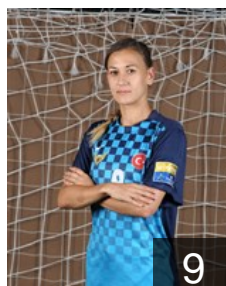

 TUR

Aydin Elif Sila

Position: Back
Place of birth: Ankara
Date of birth: 11.04.1996
Height: -

 TUR

Aydogan Soysal Duygu

Position: Left Back
Place of birth: Ankara
Date of birth: 29.01.1986
Height: 180 cm

 UKR

Chumak Kateryna

Position: Right Wing
Place of birth: Kiev
Date of birth: 07.12.1988
Height: 173 cm

 TUR

Eler Esra

Position: Left Wing
Place of birth: Ankara
Date of birth: 23.05.1980
Height: 168 cm

 CRO

Gace Anita

Position: Right Wing
Place of birth: Split
Date of birth: 14.04.1983
Height: 178 cm

 CRO

Havic Dina

Position: Left Back
Place of birth: RIJEKA
Date of birth: 13.11.1987
Height: 187 cm

 MKD

Ilkova Lenche

Position: Line Player
Place of birth: Strumica
Date of birth: 04.10.1984
Height: 187 cm