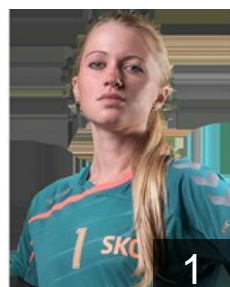

## Petersen Silje Brons

Position: Left Wing  
Place of birth: Herlev  
Date of birth: 05.12.1994  
Height: 172 cm

 HUN

## Polics Timea

Position: Right Back  
Place of birth: Mohacs  
Date of birth: 24.08.1993  
Height: 182 cm

 AZE