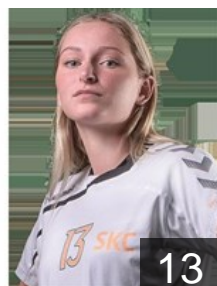

DEN

Petersen Silje Brons

Position: Left Wing
Place of birth: Herlev
Date of birth: 05.12.1994
Height: 172 cm