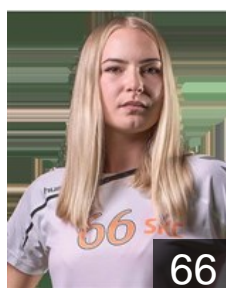

 ESP

**Gonzales Ortega Lara**

Position: Left Back  
Place of birth: Santa Pola  
Date of birth: 22.02.1992  
Height: 184 cm

 HUN

**Malati Dora**

Position: Right Back  
Place of birth: Szekszárd  
Date of birth: 02.04.1996  
Height: 177 cm

 HUN

**Mihalyi Fanni**

Position: Right Back  
Place of birth: Siófok  
Date of birth: 07.10.1997  
Height: 164 cm

 HUN

**Nemeth Csilla**

Position: Right Back  
Place of birth: Budapest  
Date of birth: 21.01.1989  
Height: -

 RUS

**Nikitina Irina**

Position: Centre Back  
Place of birth: Togliatti  
Date of birth: 21.03.1990  
Height: 180 cm