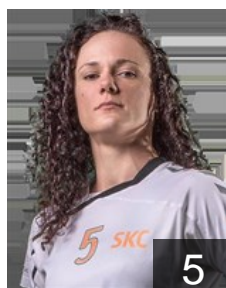

# CLUB COMPETITIONS - DELEGATION LIST

Women's European Cup - EHF Champions League 2015/16

WOMEN'S

 HUN Siófok KC - Players

 ESP

**Aguilár Diaz Macarena**

Position: Centre Back  
Place of birth: Bolanos de  
Date of birth: 12.03.1985  
Height: 170 cm

 BRA

**De Oliveira Piedade Daniela**

Position: Line Player  
Place of birth: SAO PAULO  
Date of birth: 02.03.1979  
Height: 175 cm

 HUN

**Deaki Dora**

Position: Left Back  
Place of birth: Győr  
Date of birth: 11.04.1991  
Height: 187 cm