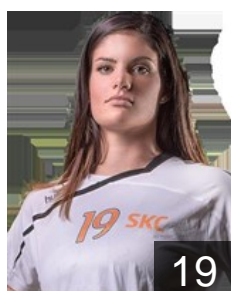

# CLUB COMPETITIONS - DELEGATION LIST

Women's European Cup - EHF Champions League 2015/16

WOMEN'S

 HUN Siófok KC - Players

 ESP

**Aguilár Diaz Macarena**

Position: Centre Back  
Place of birth: Bolanos de  
Date of birth: 12.03.1985  
Height: 170 cm

 BRA

**De Oliveira Piedade Daniela**

Position: Line Player  
Place of birth: SAO PAULO  
Date of birth: 02.03.1979  
Height: 175 cm

 HUN

**Deaki Dora**

Position: Left Back  
Place of birth: Győr  
Date of birth: 11.04.1991  
Height: 187 cm