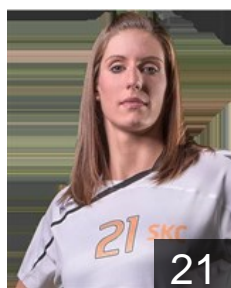

 HUN

**Farkas Evelin**

Position: Left Wing  
Place of birth: Sárvár  
Date of birth: 03.07.1997  
Height: 164 cm

 HUN

**Gercso Nora**

Position: Goalkeeper  
Place of birth: Szeged  
Date of birth: 04.06.1996  
Height: 177 cm

 ESP

**Gonzales Ortega Lara**

Position: Left Back  
Place of birth: Santa Pola  
Date of birth: 22.02.1992  
Height: 184 cm

 HUN

**Malati Dora**

Position: Right Back  
Place of birth: Szekszárd  
Date of birth: 02.04.1996  
Height: 177 cm

 HUN

**Mihalyi Fanni**

Position: Right Back  
Place of birth: Siófok  
Date of birth: 07.10.1997  
Height: 164 cm

 HUN

**Nemeth Csilla**

Position: Right Back  
Place of birth: Budapest  
Date of birth: 21.01.1989  
Height: -