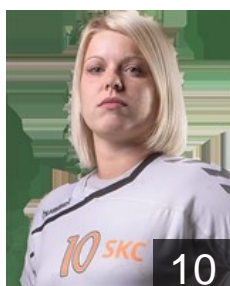

Left Club

CZE

Hrbkova Michaela

Position: Right Back
Place of birth: Olomouc
Date of birth: 14.07.1987
Height: 170 cm

Left Club on 11.02.2016