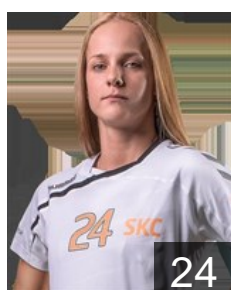

HUN

Erdösi Ildiko

Position: Left Wing
Place of birth: Dunaújváros
Date of birth: 14.09.1989
Height: 171 cm