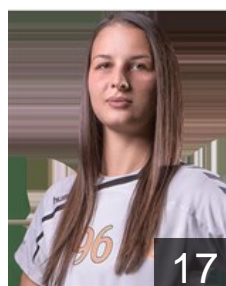

HUN

Polics Timea

Position: Right Back
Place of birth: Mohacs
Date of birth: 24.08.1993
Height: 182 cm