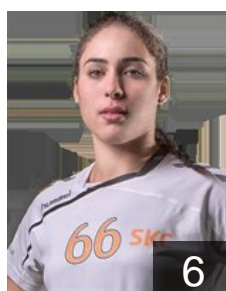

 BRA

**De Oliveira Piedade Daniela**

Position: Line Player  
Place of birth: SAO PAULO  
Date of birth: 02.03.1979  
Height: 175 cm

 HUN

**Deaki Dora**

Position: Left Back  
Place of birth: Győr  
Date of birth: 11.04.1991  
Height: 187 cm