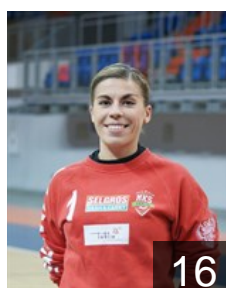

 POL

Gawlik Weronika

Position: Goalkeeper
Place of birth: Gliwice
Date of birth: 20.10.1986
Height: 180 cm

 POL

Gega Marta

Position: Left Back
Place of birth: Bielawa
Date of birth: 16.04.1986
Height: 184 cm

 POL

Kocela Agnieszka

Position: Left Wing
Place of birth: Jelenia Gora
Date of birth: 17.01.1988
Height: 171 cm

 POL

Kozimur Katarzyna

Position: Right Back
Place of birth: Przemysl
Date of birth: 09.06.1994
Height: 75 cm

 BLR

Mihdaliova Alesia

Position: Right Back
Place of birth: Orsza
Date of birth: 22.01.1985
Height: 177 cm

 POL

Niedzwiedz Iwona Malgorzata

Position: Left Back
Place of birth: Nowy Sacz
Date of birth: 22.07.1979
Height: 177 cm

 POL

Nozka Monika

Position: Goalkeeper
Place of birth: Lublin
Date of birth: 15.02.1982
Height: 175 cm

CLUB COMPETITIONS - DELEGATION LIST

Women's European Cup - EHF Champions League 2015/16

WOMEN'S

 POL PGE MKS EI-Volt Lublin - Players