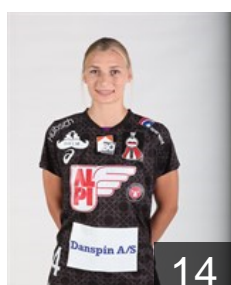

DEN

Sommer Kristina

Position: Right Wing
Place of birth: Aarhus
Date of birth: 26.01.1994
Height: 174 cm

14