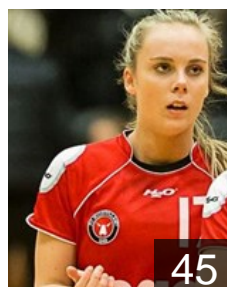

CLUB COMPETITIONS - DELEGATION LIST

Women's European Cup - EHF Champions League 2015/16

WOMEN'S

DEN *Ikast Håndbold - Players*

DEN
Aaen Ditte Hoegenhaug
Position: Left Back
Place of birth: Strandby
Date of birth: 14.02.1996
Height: 175 cm

SWE
Ahlm Johanna Marie Helene
Position: Centre Back
Place of birth: Härlanda
Date of birth: 03.10.1987
Height: 175 cm

DEN
Andersen Karina
Position: Left Back
Place of birth: Nordfyn
Date of birth: 05.03.1996
Height: 182 cm

DEN
Andersen Stephanie
Position: Goalkeeper
Place of birth: Randers
Date of birth: 19.06.1992
Height: 187 cm

DEN
Augustesen Mie
Position: Left Wing
Place of birth: Hedensted
Date of birth: 19.07.1988
Height: 177 cm

DEN
Bertelsen Emilie Bastrup
Position: Left Wing
Place of birth: Holstebro
Date of birth: 19.02.1997
Height: 171 cm

DEN
Boegelund Pauline
Position: Right Back
Place of birth: Egedal
Date of birth: 17.02.1996
Height: 174 cm