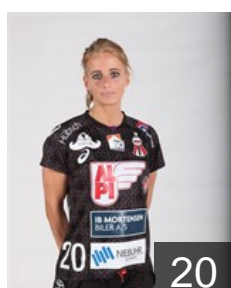

DEN Ikast Håndbold - Players

DEN

Jörgensen Stine

Position: Left Back
Place of birth: Brønderslev
Date of birth: 03.09.1990
Height: 180 cm

6

NOR

Kristiansen Veronica

Position: Left Back
Place of birth: Stavanger
Date of birth: 10.07.1990
Height: 172 cm

10

DEN

Mejlvang Jane Sønderbaek

Position: Centre Back
Place of birth: Ringkøbing-
Date of birth: 02.08.1995
Height: 181 cm

15

DEN

Nielsen L.

Position: Line Player
Place of birth: Ikast-Brande
Date of birth: 06.04.1997
Height: 175 cm

4

DEN

Pedersen Sabine

Position: Line Player
Place of birth: Aalborg
Date of birth: 05.05.1986
Height: 180 cm

20

DEN

Petersen Simone Cathrine

Position: Centre Back
Place of birth: Ringsted
Date of birth: 28.08.1997
Height: 165 cm