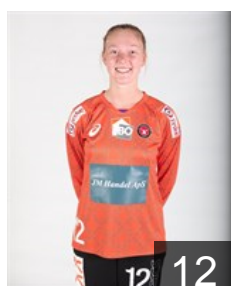

10

DEN

Mejlvang Jane Sønderbaek

Position: Centre Back
Place of birth: Ringkøbing-
Date of birth: 02.08.1995
Height: 181 cm

15

DEN

Nielsen L.

Position: Line Player
Place of birth: Ikast-Brande
Date of birth: 06.04.1997
Height: 175 cm

4

DEN

Pedersen Sabine

Position: Line Player
Place of birth: Aalborg
Date of birth: 05.05.1986
Height: 180 cm

20

DEN

Petersen Simone Cathrine

Position: Centre Back
Place of birth: Ringsted
Date of birth: 28.08.1997
Height: 165 cm

8

DEN

Rasmussen Stephanie Kjaer

Position: Goalkeeper
Place of birth: Ikast-Brand
Date of birth: 21.10.1996
Height: 178 cm

12 12

DEN

Siggard Frederikke Fevre

Position: Goalkeeper
Place of birth: Ikast-Brande
Date of birth: 23.01.1997
Height: 176 cm