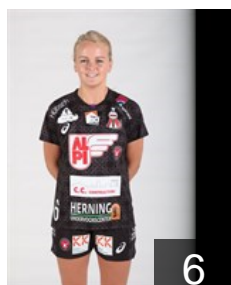

SWE
Jacobsen S.
Position: Left Back
Place of birth: Lund
Date of birth: 24.03.1989
Height: 182 cm

DEN
Jakobsen Annika
Position: Right Wing
Place of birth: Horsens
Date of birth: 25.02.1997
Height: 170 cm

DEN
Jensen Trine Ostergaard
Position: Right Wing
Place of birth: Galten
Date of birth: 17.10.1991
Height: 165 cm

CLUB COMPETITIONS - DELEGATION LIST

Women's European Cup - EHF Champions League 2015/16

WOMEN'S

DEN Ikast Håndbold - Players

DEN

Jörgensen Stine

Position: Left Back
Place of birth: Brønderslev
Date of birth: 03.09.1990
Height: 180 cm

6

NOR

Kristiansen Veronica

Position: Left Back
Place of birth: Stavanger
Date of birth: 10.07.1990
Height: 172 cm

10

DEN

Mejlvang Jane Sønderbaek

Position: Centre Back
Place of birth: Ringkøbing-
Date of birth: 02.08.1995
Height: 181 cm

15

DEN

Nielsen L.

Position: Line Player
Place of birth: Ikast-Brande
Date of birth: 06.04.1997
Height: 175 cm