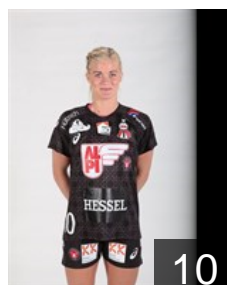

DEN
Jensen Trine Ostergaard
Position: Right Wing
Place of birth: Galten
Date of birth: 17.10.1991
Height: 165 cm

CLUB COMPETITIONS - DELEGATION LIST

Women's European Cup - EHF Champions League 2015/16

WOMEN'S

DEN Ikast Håndbold - Players

DEN

Jörgensen Stine

Position: Left Back
Place of birth: Brønderslev
Date of birth: 03.09.1990
Height: 180 cm

6

NOR

Kristiansen Veronica

Position: Left Back
Place of birth: Stavanger
Date of birth: 10.07.1990
Height: 172 cm

10

DEN

Mejlvang Jane Sønderbaek

Position: Centre Back
Place of birth: Ringkøbing-
Date of birth: 02.08.1995
Height: 181 cm

15

DEN

Nielsen L.

Position: Line Player
Place of birth: Ikast-Brande
Date of birth: 06.04.1997
Height: 175 cm