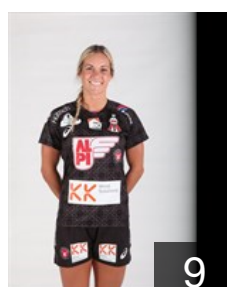

DEN
Andersen Stephanie
Position: Goalkeeper
Place of birth: Randers
Date of birth: 19.06.1992
Height: 187 cm

DEN
Augustesen Mie
Position: Left Wing
Place of birth: Hedensted
Date of birth: 19.07.1988
Height: 177 cm

DEN
Bertelsen Emilie Bastrup
Position: Left Wing
Place of birth: Holstebro
Date of birth: 19.02.1997
Height: 171 cm

DEN
Boegelund Pauline
Position: Right Back
Place of birth: Egedal
Date of birth: 17.02.1996
Height: 174 cm

DEN
Burgard Louise Katharina
Position: Right Back
Place of birth: Esbjerg
Date of birth: 17.10.1992
Height: 178 cm

GER
Englert Sabine
Position: Goalkeeper
Place of birth: Aschaffenburg
Date of birth: 27.11.1981
Height: 185 cm