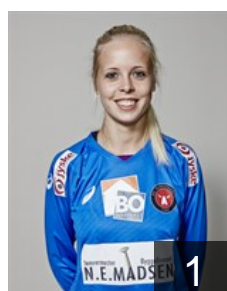

CLUB COMPETITIONS - DELEGATION LIST

Women's European Cup - EHF Champions League 2015/16

WOMEN'S

DEN *Ikast Håndbold - Players*

DEN
Aaen Ditte Hoegenhaug
Position: Left Back
Place of birth: Strandby
Date of birth: 14.02.1996
Height: 175 cm

SWE
Ahlm Johanna Marie Helene
Position: Centre Back
Place of birth: Härlanda
Date of birth: 03.10.1987
Height: 175 cm

DEN
Andersen Karina
Position: Left Back
Place of birth: Nordfyn
Date of birth: 05.03.1996
Height: 182 cm

DEN
Andersen Stephanie
Position: Goalkeeper
Place of birth: Randers
Date of birth: 19.06.1992
Height: 187 cm

DEN
Augustesen Mie
Position: Left Wing
Place of birth: Hedensted
Date of birth: 19.07.1988
Height: 177 cm