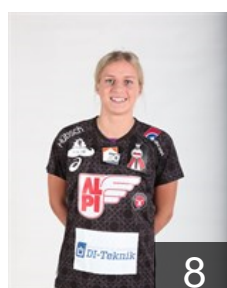

10

DEN

Mejlvang Jane Sønderbaek

Position: Centre Back
Place of birth: Ringkøbing-
Date of birth: 02.08.1995
Height: 181 cm

15

DEN

Nielsen L.

Position: Line Player
Place of birth: Ikast-Brande
Date of birth: 06.04.1997
Height: 175 cm

4

DEN

Pedersen Sabine

Position: Line Player
Place of birth: Aalborg
Date of birth: 05.05.1986
Height: 180 cm

20

DEN

Petersen Simone Cathrine

Position: Centre Back
Place of birth: Ringsted
Date of birth: 28.08.1997
Height: 165 cm

8

DEN

Rasmussen Stephanie Kjaer

Position: Goalkeeper
Place of birth: Ikast-Brand
Date of birth: 21.10.1996
Height: 178 cm

12 12

DEN

Siggard Frederikke Fevre

Position: Goalkeeper
Place of birth: Ikast-Brande
Date of birth: 23.01.1997
Height: 176 cm