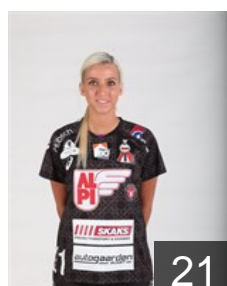

17

SRB

Vojcic Ana

Position: Goalkeeper
Place of birth: Arandelovac
Date of birth: 03.06.1979
Height: 179 cm

79

DEN

Woller Fie

Position: Left Wing
Place of birth: Herning
Date of birth: 17.09.1992
Height: -