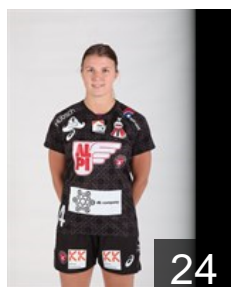

CLUB COMPETITIONS - DELEGATION LIST

Women's European Cup - EHF Champions League 2015/16

WOMEN'S

DEN *Ikast Håndbold - Players*

DEN
Aaen Ditte Hoegenhaug
Position: Left Back
Place of birth: Strandby
Date of birth: 14.02.1996
Height: 175 cm

SWE
Ahlm Johanna Marie Helene
Position: Centre Back
Place of birth: Härlanda
Date of birth: 03.10.1987
Height: 175 cm

DEN
Andersen Karina
Position: Left Back
Place of birth: Nordfyn
Date of birth: 05.03.1996
Height: 182 cm

DEN
Andersen Stephanie
Position: Goalkeeper
Place of birth: Randers
Date of birth: 19.06.1992
Height: 187 cm

DEN
Augustesen Mie
Position: Left Wing
Place of birth: Hedensted
Date of birth: 19.07.1988
Height: 177 cm