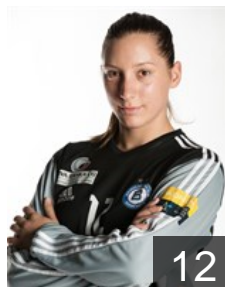

# CLUB COMPETITIONS - DELEGATION LIST

Women's European Cup - EHF Champions League 2015/16

WOMEN'S

MNE OTP Group Buducnost - Players

ROU

**Neagu Cristina Georgiana**

Position: Left Back  
Place of birth: Bucharest  
Date of birth: 26.08.1988  
Height: 180 cm