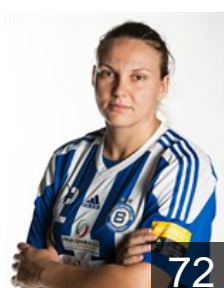

POL

**Achruk Kinga**

Position: Centre Back  
Place of birth: Pulawy  
Date of birth: 09.01.1989  
Height: 181 cm

MNE

**Agovic Vanesa**

Position: Centre Back  
Place of birth: Berane  
Date of birth: 30.03.1996  
Height: 179 cm

MNE

**Bulatovic Katarina**

Position: Right Back  
Place of birth: Kragujevac  
Date of birth: 15.11.1984  
Height: 186 cm

MNE

**Cavlovic Itana**

Position: Line Player  
Place of birth: Podgorica  
Date of birth: 27.08.1997  
Height: -

SRB

**Cvijic Dragana**

Position: Line Player  
Place of birth: Beograd  
Date of birth: 15.03.1990  
Height: 184 cm

SLO

**Irman Neli**

Position: Right Wing  
Place of birth: Celje  
Date of birth: 07.04.1986  
Height: 172 cm