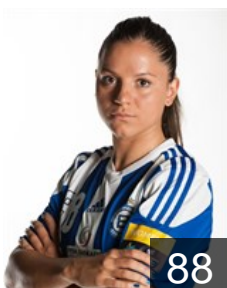

MNE

**Mehmedovic Majda**

Position: Left Wing  
Place of birth: Bar  
Date of birth: 25.05.1990  
Height: 169 cm

# CLUB COMPETITIONS - DELEGATION LIST

Women's European Cup - EHF Champions League 2015/16

WOMEN'S

MNE OTP Group Buducnost - Players

ROU

**Neagu Cristina Georgiana**

Position: Left Back  
Place of birth: Bucharest  
Date of birth: 26.08.1988  
Height: 180 cm

MNE

**Nenezic Ljubica**

Position: Goalkeeper  
Place of birth: Podgorica  
Date of birth: 15.01.1997  
Height: 179 cm

MNE

**Pavicevic Biljana**

Position: Left Wing  
Place of birth: Podgorica  
Date of birth: 12.05.1988  
Height: 170 cm