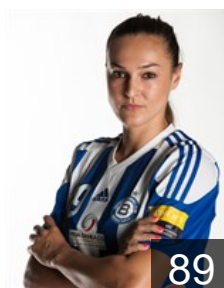

# CLUB COMPETITIONS - DELEGATION LIST

Women's European Cup - EHF Champions League 2015/16

WOMEN'S

MNE OTP Group Buducnost - Players

TUN

**Abdallah Echraf**

Position: Goalkeeper  
Place of birth:  
Date of birth: 14.01.1987  
Height: 181 cm

POL

**Achruk Kinga**

Position: Centre Back  
Place of birth: Pulawy  
Date of birth: 09.01.1989  
Height: 181 cm

MNE

**Agovic Vanesa**

Position: Centre Back  
Place of birth: Berane  
Date of birth: 30.03.1996  
Height: 179 cm