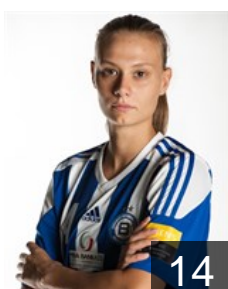

# CLUB COMPETITIONS - DELEGATION LIST

Women's European Cup - EHF Champions League 2015/16

WOMEN'S

MNE OTP Group Buducnost - Players

TUN

**Abdallah Echraf**

Position: Goalkeeper  
Place of birth:  
Date of birth: 14.01.1987  
Height: 181 cm

POL

**Achruk Kinga**

Position: Centre Back  
Place of birth: Pulawy  
Date of birth: 09.01.1989  
Height: 181 cm

MNE

**Agovic Vanesa**

Position: Centre Back  
Place of birth: Berane  
Date of birth: 30.03.1996  
Height: 179 cm