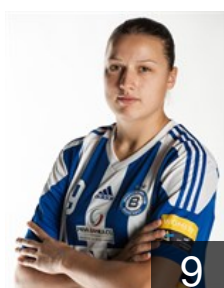

SRB

**Cvijic Dragana**

Position: Line Player  
Place of birth: Beograd  
Date of birth: 15.03.1990  
Height: 184 cm

SLO

**Irman Neli**

Position: Right Wing  
Place of birth: Celje  
Date of birth: 07.04.1986  
Height: 172 cm

MNE

**Jaukovic Djurdjina**

Position: Left Back  
Place of birth: Niksic  
Date of birth: 24.02.1997  
Height: 185 cm

SRB

**Kovacevic Jovana**

Position: Back  
Place of birth:  
Date of birth: 09.04.1996  
Height: -