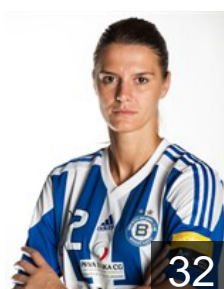

POL

**Achruk Kinga**

Position: Centre Back  
Place of birth: Pulawy  
Date of birth: 09.01.1989  
Height: 181 cm

MNE

**Agovic Vanesa**

Position: Centre Back  
Place of birth: Berane  
Date of birth: 30.03.1996  
Height: 179 cm

MNE

**Bulatovic Katarina**

Position: Right Back  
Place of birth: Kragujevac  
Date of birth: 15.11.1984  
Height: 186 cm

MNE

**Cavlovic Itana**

Position: Line Player  
Place of birth: Podgorica  
Date of birth: 27.08.1997  
Height: -