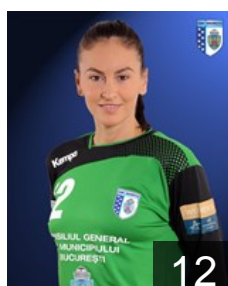

 ROU

Bradeanu Aurelia

Position: Back
Place of birth: Slatina
Date of birth: 05.05.1979
Height: 180 cm

 ROU

Curea Iulia Vasilica

Position: Left Wing
Place of birth: Bacau
Date of birth: 08.04.1982
Height: 172 cm

 BRA

Franca da Silva Fernanda

Position: Left Wing
Place of birth: Sao Bernardo
Date of birth: 25.09.1989
Height: 177 cm

 CRO

Grubisic Jelena

Position: Goalkeeper
Place of birth: Zagreb
Date of birth: 20.01.1987
Height: 184 cm

 SWE

Guldén Isabelle

Position: Centre Back
Place of birth: Sävedalen
Date of birth: 29.06.1989
Height: 178 cm

 ROU

Ion Madalina

Position: Goalkeeper
Place of birth: Bucharest
Date of birth: 23.02.1996
Height: 180 cm

 ROU

Iordache Alina

Position: Goalkeeper
Place of birth: Bucuresti
Date of birth: 22.03.1982
Height: 177 cm

 DEN

Jörgensen Line Anna Ryborg

Position: Right Back
Place of birth: Hvidovre
Date of birth: 31.12.1989
Height: 186 cm