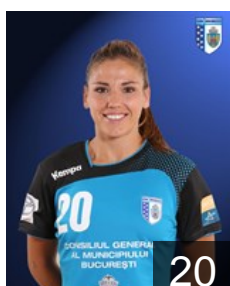

 BRA

Franca da Silva Fernanda

Position: Left Wing
Place of birth: Sao Bernardo
Date of birth: 25.09.1989
Height: 177 cm

 CRO

Grubisic Jelena

Position: Goalkeeper
Place of birth: Zagreb
Date of birth: 20.01.1987
Height: 184 cm

 SWE

Guldén Isabelle

Position: Centre Back
Place of birth: Sävedalen
Date of birth: 29.06.1989
Height: 178 cm

 ROU

Ion Madalina

Position: Goalkeeper
Place of birth: Bucharest
Date of birth: 23.02.1996
Height: 180 cm

 ROU

Iordache Alina

Position: Goalkeeper
Place of birth: Bucuresti
Date of birth: 22.03.1982
Height: 177 cm

 DEN

Jörgensen Line Anna Ryborg

Position: Right Back
Place of birth: Hvidovre
Date of birth: 31.12.1989
Height: 186 cm

 ROU

Manea Oana Andreea

Position: Line Player
Place of birth: Bucharest
Date of birth: 18.04.1985
Height: 176 cm

 ESP

Martin Berenguer C.

Position: Right Wing
Place of birth: ALMERIA
Date of birth: 29.05.1988
Height: 169 cm