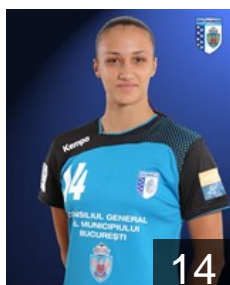

CLUB COMPETITIONS - DELEGATION LIST

Women's European Cup - EHF Champions League 2015/16

WOMEN'S

 ROU CSM Bucuresti - Players

 ROU

Bazaliu Bianca

Position: Left Back
Place of birth: SLATINA
Date of birth: 30.07.1997
Height: 179 cm

 ROU

Bradeanu Aurelia

Position: Back
Place of birth: Slatina
Date of birth: 05.05.1979
Height: 180 cm

 ROU

Curea Iulia Vasilica

Position: Left Wing
Place of birth: Bacau
Date of birth: 08.04.1982
Height: 172 cm

 BRA

Franca da Silva Fernanda

Position: Left Wing
Place of birth: Sao Bernardo
Date of birth: 25.09.1989
Height: 177 cm

 CRO

Grubisic Jelena

Position: Goalkeeper
Place of birth: Zagreb
Date of birth: 20.01.1987
Height: 184 cm