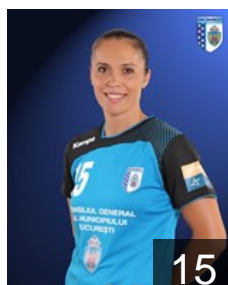

CLUB COMPETITIONS - DELEGATION LIST

Women's European Cup - EHF Champions League 2015/16

WOMEN'S

 ROU CSM Bucuresti - Players

 ROU

Bazaliu Bianca

Position: Left Back
Place of birth: SLATINA
Date of birth: 30.07.1997
Height: 179 cm

 ROU

Bradeanu Aurelia

Position: Back
Place of birth: Slatina
Date of birth: 05.05.1979
Height: 180 cm

 ROU

Curea Iulia Vasilica

Position: Left Wing
Place of birth: Bacau
Date of birth: 08.04.1982
Height: 172 cm

 BRA

Franca da Silva Fernanda

Position: Left Wing
Place of birth: Sao Bernardo
Date of birth: 25.09.1989
Height: 177 cm

 CRO

Grubisic Jelena

Position: Goalkeeper
Place of birth: Zagreb
Date of birth: 20.01.1987
Height: 184 cm

 SWE

Guldén Isabelle

Position: Centre Back
Place of birth: Sävedalen
Date of birth: 29.06.1989
Height: 178 cm

 ROU

Ion Madalina

Position: Goalkeeper
Place of birth: Bucharest
Date of birth: 23.02.1996
Height: 180 cm