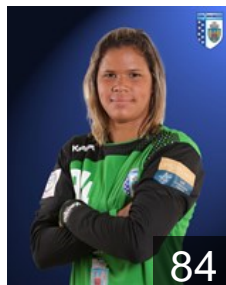

 ROU

Manea Oana Andreea

Position: Line Player
Place of birth: Bucharest
Date of birth: 18.04.1985
Height: 176 cm

 ESP

Martin Berenguer C.

Position: Right Wing
Place of birth: ALMERIA
Date of birth: 29.05.1988
Height: 169 cm

 ROU

Nan Maria Cristina

Position: Line Player
Place of birth: Bucuresti
Date of birth: 19.05.1990
Height: 178 cm

CLUB COMPETITIONS - DELEGATION LIST

Women's European Cup - EHF Champions League 2015/16

WOMEN'S

 ROU CSM Bucuresti - Players

 ROU

Nicula Elena Magdalena

Position: Centre Back
Place of birth: bucharest
Date of birth: 02.08.1986
Height: 165 cm

 BRA

Pessoa De Oliveira M.

Position: Goalkeeper
Place of birth: Joao Pessoa
Date of birth: 11.09.1984
Height: 180 cm