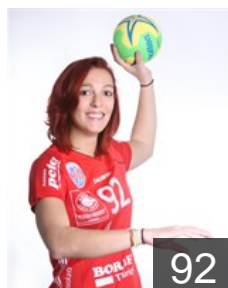

GER

Blase Marieke

Position: Left Back
Place of birth: Oldenburg
Date of birth: 06.01.1994
Height: 178 cm

ROU

Buceschi Eliza Iulia

Position: Left Back
Place of birth: Baia Mare
Date of birth: 01.08.1993
Height: 178 cm

FRA

Deroin Audrey

Position: Right Wing
Place of birth: Chatenay Malabry
Date of birth: 06.09.1989
Height: 174 cm

GER

Eckerle Dinah

Position: Goalkeeper
Place of birth: Leonberg
Date of birth: 16.10.1995
Height: 174 cm