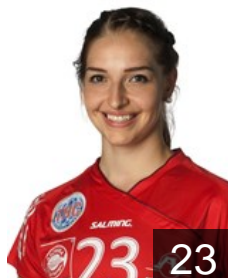

CLUB COMPETITIONS - DELEGATION LIST

Women's European Cup - EHF Champions League 2015/16

WOMEN'S

GER Thüringer HC - Players

GER

Bach Linda

Position: Left Wing
Place of birth: Erfurt
Date of birth: 12.11.1996
Height: 170 cm

GER

Blase Marieke

Position: Left Back
Place of birth: Oldenburg
Date of birth: 06.01.1994
Height: 178 cm

ROU

Buceschi Eliza Iulia

Position: Left Back
Place of birth: Baia Mare
Date of birth: 01.08.1993
Height: 178 cm

FRA

Deroin Audrey

Position: Right Wing
Place of birth: Chatenay Malabry
Date of birth: 06.09.1989
Height: 174 cm

GER

Eckerle Dinah

Position: Goalkeeper
Place of birth: Leonberg
Date of birth: 16.10.1995
Height: 174 cm