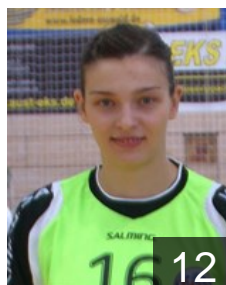

WOMEN'S

 GER Thüringer HC - Players

Left Club

NED

Prak Lotte

Position: Back
Place of birth: Niedorp
Date of birth: 28.11.1992
Height: 170 cm

Left Club on 07.01.2016

CZE

Satrapová Lucie

Position: Goalkeeper
Place of birth: Havlickuv Brod
Date of birth: 03.07.1989
Height: 183 cm

late entry on 02.12.2015

TEAM OFFICIALS

GER

Müller Herbert

Date of birth: 03.09.1962