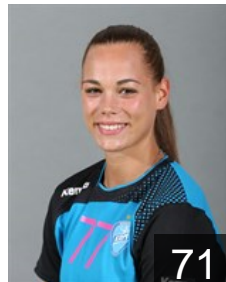

## Pandzic Amra

Position: Goalkeeper  
Place of birth: Ljubljana  
Date of birth: 20.09.1989  
Height: 177 cm

SLO

## Stefanisin Sergeja

Position: Goalkeeper  
Place of birth: Ljubljana  
Date of birth: 19.09.1974  
Height: 184 cm

SLO

## Zabjek Nina

Position:  
Place of birth:  
Date of birth: 04.03.1998  
Height: -

SLO