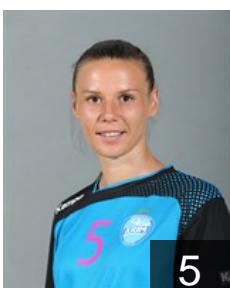

SRB
Lukovic Maja
Position: Right Wing
Place of birth: krusevac
Date of birth: 08.02.1989
Height: 171 cm