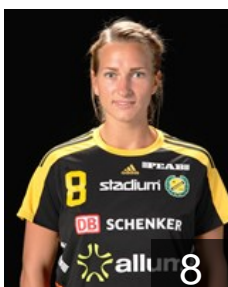

# CLUB COMPETITIONS - DELEGATION LIST

Women's European Cup - EHF Champions League 2015/16

WOMEN'S

SWE IK Sävehof - Players

NOR

**Andreassen Stine Lund**

Position: Centre Back  
Place of birth: Bergen  
Date of birth: 11.11.1986  
Height: 163 cm

SWE

**Bundsen Johanna**

Position: Goalkeeper  
Place of birth: Uddevalla  
Date of birth: 03.06.1991  
Height: 183 cm

SWE

**Ekenman-Fernis Emma**

Position: Right Wing  
Place of birth: Stockholm  
Date of birth: 24.07.1996  
Height: 172 cm

SWE

**Eliasson Mimmi**

Position: Centre Back  
Place of birth: Göteborg  
Date of birth: 03.01.1997  
Height: 178 cm

SWE

**Enhörning Elin**

Position: Line Player  
Place of birth: Uddevalla  
Date of birth: 13.03.1990  
Height: 176 cm

SWE

**Eriksson Hanna**

Position: Goalkeeper  
Place of birth: Ludvika  
Date of birth: 23.02.1996  
Height: 176 cm

SWE

**Eriksson Julia**

Position: Left Back  
Place of birth: Göteborg  
Date of birth: 07.07.1994  
Height: 181 cm