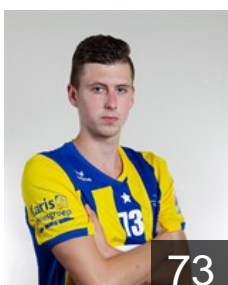

## van den Beucken Nick

Position: Left Back  
Place of birth: Beringe  
Date of birth: 15.11.1994  
Height: 192 cm  
Weight: 92 kg

 NED

## van Grunsven Bram

Position:  
Place of birth: Veghel  
Date of birth: 15.07.1995  
Height: -  
Weight: -

 NED

## Versleeuwen Daan

Position: Right Back  
Place of birth: Panningen  
Date of birth: 19.05.1994  
Height: -  
Weight: -

 NED

## Vlijm Dennis

Position: Left Wing  
Place of birth: Geleen  
Date of birth: 17.04.1995  
Height: -  
Weight: -

 NED