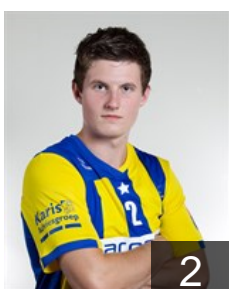

NED

de Lange Max

Position: Left Back
Place of birth: Panningen
Date of birth: 17.08.1992
Height: 192 cm
Weight: 85 kg

2