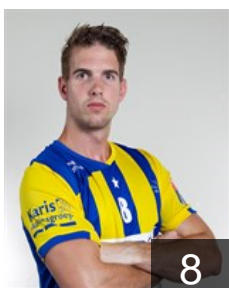

# CLUB COMPETITIONS - DELEGATION LIST

Men's European Cup - EHF Cup 2014/15

 NED Herpertz Bevo HC - Players

 NED

## Augustinus Pim

Position: Right Back  
Place of birth: Helden  
Date of birth: 10.04.1989  
Height: 191 cm  
Weight: 87 kg

8

 NED