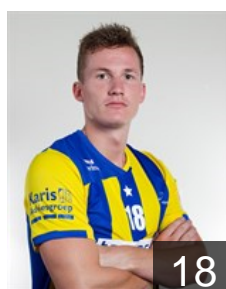

NED

van den Beucken Jeroen

Position: Left Wing
Place of birth: Beringe
Date of birth: 07.09.1992
Height: 186 cm
Weight: 85 kg