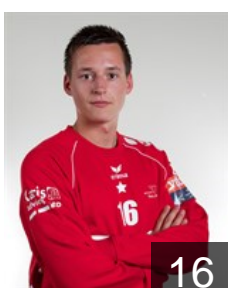

## Smits Robin

Position: Left Back  
Place of birth: Venray  
Date of birth: 16.11.1993  
Height: 192 cm  
Weight: 88 kg

 SUI

## van de Mortel Thijs

Position:  
Place of birth: Deurne  
Date of birth: 11.03.1984  
Height: 196 cm  
Weight: 90 kg

 NED

## van den Beucken Jeroen

Position: Left Wing  
Place of birth: Beringe  
Date of birth: 07.09.1992  
Height: 186 cm  
Weight: 85 kg

 NED