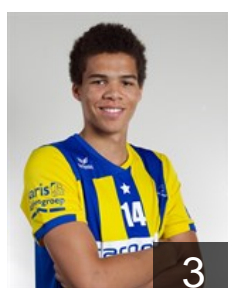

## Haenen Merijn

Position: Right Wing  
Place of birth: Beringe  
Date of birth: 02.06.1989  
Height: 185 cm  
Weight: 78 kg

15

 NED

## Jansen Robin

Position: Left Back  
Place of birth: Nieuwegein  
Date of birth: 23.06.1995  
Height: 194 cm  
Weight: 84 kg

10

 NED

## Jerry Ephrahim

Position: Left Back  
Place of birth: Geldrop  
Date of birth: 27.05.1996  
Height: -  
Weight: -

3

 NED