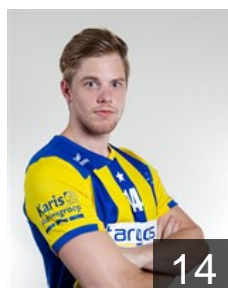

## Augustinus Pim

Position: Right Back  
Place of birth: Helden  
Date of birth: 10.04.1989  
Height: 191 cm  
Weight: 87 kg

8

 NED