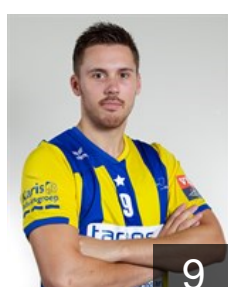

## Klemann Ron

Position: Back  
Place of birth: Eindhoven  
Date of birth: 26.08.1980  
Height: 199 cm  
Weight: 93 kg

13

 NED

## Knippenbergh Bram

Position: Back  
Place of birth: Venlo  
Date of birth: 31.01.1990  
Height: 194 cm  
Weight: 95 kg

5

 NED

## Kuyper Nick

Position: Back  
Place of birth: Nijmegen  
Date of birth: 11.02.1992  
Height: 196 cm  
Weight: 86 kg

9

 NED

## Polman Dario

Position: -  
Place of birth: Arnhem  
Date of birth: 05.08.1992  
Height: -  
Weight: -

79

 NED