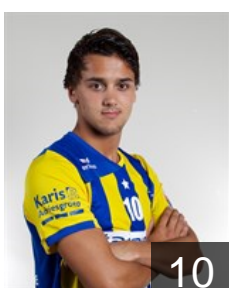

## de Lange Max

Position: Left Back  
Place of birth: Panningen  
Date of birth: 17.08.1992  
Height: 192 cm  
Weight: 85 kg

2

 NED

## Haenen Merijn

Position: Right Wing  
Place of birth: Beringe  
Date of birth: 02.06.1989  
Height: 185 cm  
Weight: 78 kg

15

 NED

## Jansen Robin

Position: Left Back  
Place of birth: Nieuwegein  
Date of birth: 23.06.1995  
Height: 194 cm  
Weight: 84 kg

10

 NED