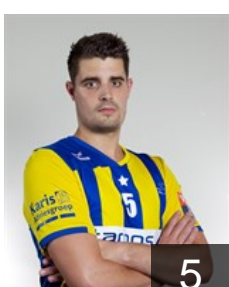

## Jerry Ephrahim

Position: Left Back  
Place of birth: Geldrop  
Date of birth: 27.05.1996  
Height: -  
Weight: -

3

 NED

## Jordens Niek

Position: Line Player  
Place of birth: Boxmeer  
Date of birth: 05.02.1994  
Height: -  
Weight: -

23

 NED

## Klemann Ron

Position: Back  
Place of birth: Eindhoven  
Date of birth: 26.08.1980  
Height: 199 cm  
Weight: 93 kg

13

 NED

## Knippenbergh Bram

Position: Back  
Place of birth: Venlo  
Date of birth: 31.01.1990  
Height: 194 cm  
Weight: 95 kg

5

 NED