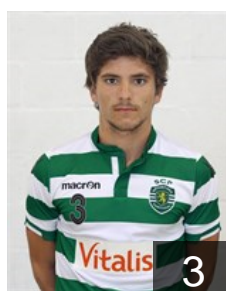

## Moreira Bruno

Position: Line Player  
Place of birth: Lisboa  
Date of birth: 20.08.1984  
Height: 189 cm  
Weight: 80 kg

 POR

## Oliveira Luis

Position:  
Place of birth: Braga  
Date of birth: 09.06.1992  
Height: 187 cm  
Weight: 90 kg

 POR

## Pereira Ricardo

Position:  
Place of birth: Almada  
Date of birth: 06.04.1995  
Height: -  
Weight: -

 POR