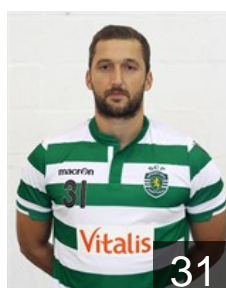

## Portela Pedro

Position: Right Wing  
Place of birth: Leiria  
Date of birth: 06.01.1990  
Height: 186 cm  
Weight: 80 kg

 POR

## Silva Rui

Position:  
Place of birth: Guimaraes  
Date of birth: 28.04.1993  
Height: 186 cm  
Weight: 80 kg

 POR

## Solha Pedro

Position: Left Wing  
Place of birth: Porto  
Date of birth: 22.11.1981  
Height: 184 cm  
Weight: 80 kg

 POR