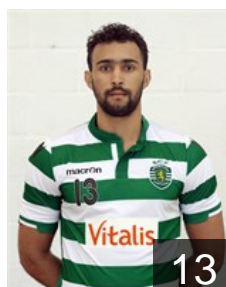

## Araujo Edmilson

Position: Left Back  
Place of birth: Lisboa  
Date of birth: 06.01.1994  
Height: 187 cm  
Weight: 82 kg

 POR

## Barros Sergio

Position: Left Wing  
Place of birth: Lisboa  
Date of birth: 23.02.1992  
Height: 185 cm  
Weight: 84 kg

 POR

## Bjelanovic Bosko

Position: Left Back  
Place of birth: Croacia  
Date of birth: 21.10.1985  
Height: 195 cm  
Weight: 100 kg

 POR

## Candeias Ricardo

Position:  
Place of birth: Evora  
Date of birth: 29.05.1980  
Height: 188 cm  
Weight: 83 kg

 CUB