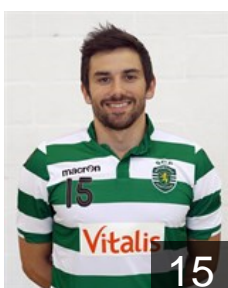

## Pereira Ricardo

Position:  
Place of birth: Almada  
Date of birth: 06.04.1995  
Height: -  
Weight: -

 POR

## Pinto Nuno

Position: Right Wing  
Place of birth: Lisboa  
Date of birth: 24.11.1992  
Height: 182 cm  
Weight: 78 kg

 POR

## Portela Pedro

Position: Right Wing  
Place of birth: Leiria  
Date of birth: 06.01.1990  
Height: 186 cm  
Weight: 80 kg

 POR

## Silva Rui

Position:  
Place of birth: Guimaraes  
Date of birth: 28.04.1993  
Height: 186 cm  
Weight: 80 kg

 POR