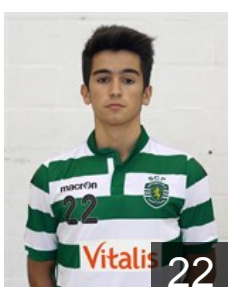

## Portela Pedro

Position: Right Wing  
Place of birth: Leiria  
Date of birth: 06.01.1990  
Height: 186 cm  
Weight: 80 kg

 POR

## Silva Rui

Position:  
Place of birth: Guimaraes  
Date of birth: 28.04.1993  
Height: 186 cm  
Weight: 80 kg

 POR

## Solha Pedro

Position: Left Wing  
Place of birth: Porto  
Date of birth: 22.11.1981  
Height: 184 cm  
Weight: 80 kg

 POR

## Spinola Pedro

Position: Right Back  
Place of birth: Funchal  
Date of birth: 20.08.1983  
Height: 187 cm  
Weight: 88 kg

 POR