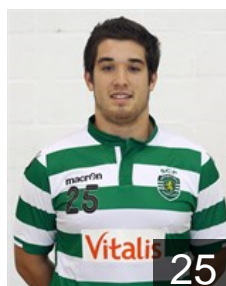

## Bjelanovic Bosko

Position: Left Back  
Place of birth: Croacia  
Date of birth: 21.10.1985  
Height: 195 cm  
Weight: 100 kg

 POR

## Carol Marzo Frankis

Position: Right Back  
Place of birth: Guantanamo  
Date of birth: 07.09.1987  
Height: 192 cm  
Weight: 90 kg

 POR

## Correia Ricardo

Position:  
Place of birth: Leiria  
Date of birth: 26.02.1977  
Height: 187 cm  
Weight: 110 kg

 POR