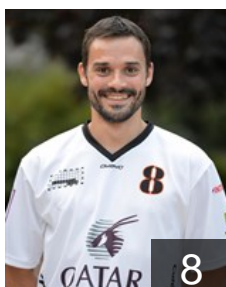

LUX

Fischbach Marc

Position: Left Wing
Place of birth: Luxembourg
Date of birth: 21.12.1981
Height: 180 cm
Weight: 75 kg