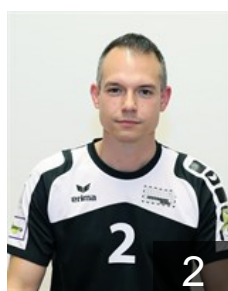

LUX

Sarac Vladimir

Position:
Place of birth: Luxemburg
Date of birth: 17.09.1984
Height: 17900 cm
Weight: 84 kg