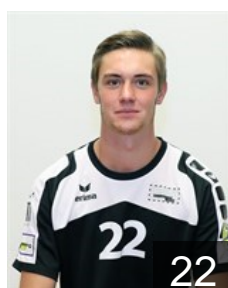

LUX

Weibel Ben

Position: Right Back
Place of birth: Luxembourg
Date of birth: 05.01.1995
Height: -
Weight: -