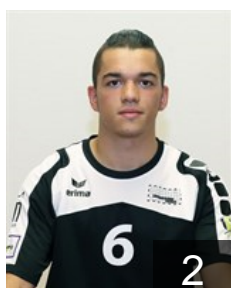

## Trivic Milasin

Position: Line Player  
Place of birth: Lazarevac  
Date of birth: 05.11.1993  
Height: 190 cm  
Weight: 95 kg

 LUX

## Weibel Ben

Position: Right Back  
Place of birth: Luxembourg  
Date of birth: 05.01.1995  
Height: -  
Weight: -

 LUX