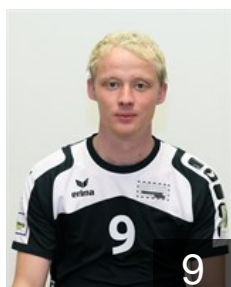

LUX

Scholten Dany

Position: Right Wing
Place of birth: Esch-sur-Alzette
Date of birth: 28.03.1987
Height: 17600 cm
Weight: 75 kg