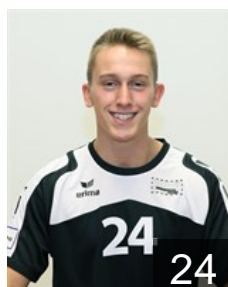

## Sarac Vladimir

Position:  
Place of birth: Luxemburg  
Date of birth: 17.09.1984  
Height: 17900 cm  
Weight: 84 kg

 LUX

## Scholten Dany

Position: Right Wing  
Place of birth: Esch-sur-Alzette  
Date of birth: 28.03.1987  
Height: 17600 cm  
Weight: 75 kg

 LUX