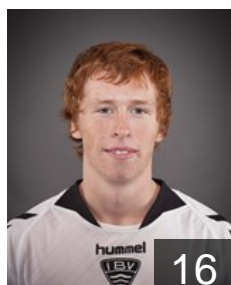

 ISL

Arnarsson Dagur

Position:
Place of birth: Vestmannaeyjar
Date of birth: 09.12.1996
Height: 184 cm
Weight: 80 kg

 ISL

Ellidason Nökkvi Dan

Position:
Place of birth: Vestmannaeyjar
Date of birth: 24.06.1997
Height: 181 cm
Weight: 78 kg

 ISL

Jonsson Agnar Smari

Position: Right Wing
Place of birth: Reykjavik
Date of birth: 11.10.1993
Height: 186 cm
Weight: 97 kg

CLUB COMPETITIONS - DELEGATION LIST

Men's European Cup - EHF Cup 2014/15

 ISL IBV Vestmannaeyjar - Players

 ISL

Jonsson Haukur

Position:
Place of birth: Vestmannaeyjar
Date of birth: 14.04.1992
Height: 185 cm
Weight: 81 kg

 ISL

Juliusson Hallgrimur

Position: Left Back
Place of birth: Vestmannaeyjar
Date of birth: 10.09.1994
Height: 196 cm
Weight: 100 kg