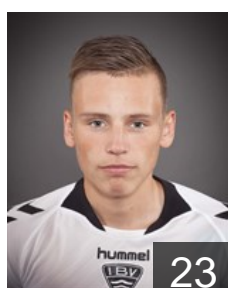

ISL

Sigurbjörnsson Theodor

Position: Right Wing
Place of birth: Vestmannaeyjar
Date of birth: 21.10.1992
Height: 182 cm
Weight: 82 kg