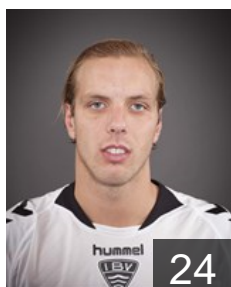

CLUB COMPETITIONS - DELEGATION LIST

Men's European Cup - EHF Cup 2014/15

 ISL IBV Vestmannaeyjar - Players

 ISL

Arnarson Kolbeinn

Position:
Place of birth: Vestmannaeyjar
Date of birth: 30.11.1989
Height: 198 cm
Weight: 100 kg

 ISL

Arnarsson Dagur

Position:
Place of birth: Vestmannaeyjar
Date of birth: 09.12.1996
Height: 184 cm
Weight: 80 kg

 ISL

Ellidason Nökkvi Dan

Position:
Place of birth: Vestmannaeyjar
Date of birth: 24.06.1997
Height: 181 cm
Weight: 78 kg

 ISL

Eythorsson Gretar

Position: Left Wing
Place of birth: Vestmannaeyjar
Date of birth: 23.06.1986
Height: 180 cm
Weight: 75 kg

 ISL

Fridriksson Andri Heimir

Position: Left Wing
Place of birth: Reykjavik
Date of birth: 01.10.1989
Height: 192 cm
Weight: 88 kg