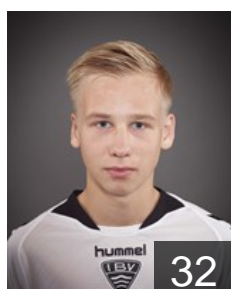

 ISL

Jonsson Agnar Smari

Position: Right Wing
Place of birth: Reykjavik
Date of birth: 11.10.1993
Height: 186 cm
Weight: 97 kg

CLUB COMPETITIONS - DELEGATION LIST

Men's European Cup - EHF Cup 2014/15

 ISL IBV Vestmannaeyjar - Players

 ISL

Jonsson Haukur

Position:
Place of birth: Vestmannaeyjar
Date of birth: 14.04.1992
Height: 185 cm
Weight: 81 kg

 ISL

Juliusson Hallgrimur

Position: Left Back
Place of birth: Vestmannaeyjar
Date of birth: 10.09.1994
Height: 196 cm
Weight: 100 kg