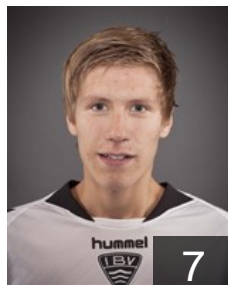

CLUB COMPETITIONS - DELEGATION LIST

Men's European Cup - EHF Cup 2014/15

 ISL IBV Vestmannaeyjar - Players

 ISL

Arnarson Kolbeinn

Position:
Place of birth: Vestmannaeyjar
Date of birth: 30.11.1989
Height: 198 cm
Weight: 100 kg

 ISL

Arnarsson Dagur

Position:
Place of birth: Vestmannaeyjar
Date of birth: 09.12.1996
Height: 184 cm
Weight: 80 kg

 ISL

Ellidason Nökkvi Dan

Position:
Place of birth: Vestmannaeyjar
Date of birth: 24.06.1997
Height: 181 cm
Weight: 78 kg