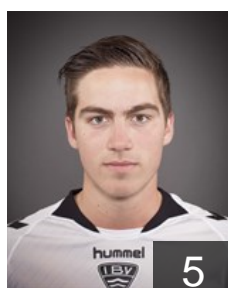

 ISL

Ingvarsson Gudni

Position: Line Player
Place of birth: Reykjavik
Date of birth: 15.07.1986
Height: 180 cm
Weight: 92 kg

 ISL

Johannesson Leifur

Position: Right Back
Place of birth: Reykjavik
Date of birth: 27.11.1985
Height: 180 cm
Weight: 92 kg