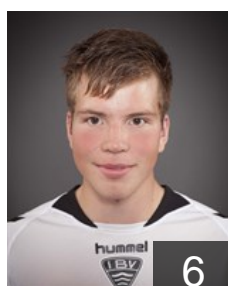

 ISL

Georgsson Sindri

Position: Left Wing
Place of birth: Vestmannaeyjar
Date of birth: 17.10.1991
Height: 173 cm
Weight: 73 kg

 ISL

Gretarsson Svavar Kari

Position: Right Wing
Place of birth: Vestmannaeyjar
Date of birth: 24.07.1995
Height: 186 cm
Weight: 90 kg