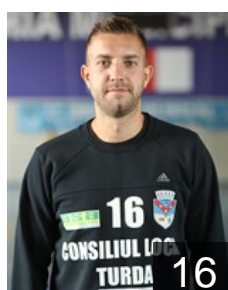

## Savic Nenad

Position: Line Player  
Place of birth: Novi Sad  
Date of birth: 28.06.1981  
Height: 187 cm  
Weight: 106 kg

 ROU

## Stef Radu Ionut

Position: Line Player  
Place of birth: Cluj-Napoca  
Date of birth: 22.06.1981  
Height: 182 cm  
Weight: 92 kg

 ROU