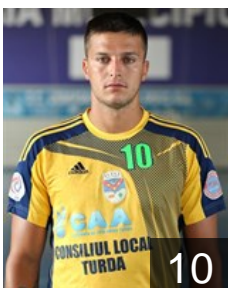

## Adomnicai Cristian

Position: Right Back  
Place of birth: Veresti  
Date of birth: 04.11.1980  
Height: 192 cm  
Weight: 100 kg

 ROU

## Alisie Mircea Adrian

Position: Line Player  
Place of birth: Alba Iulia  
Date of birth: 11.06.1985  
Height: 191 cm  
Weight: 92 kg

 ROU

## Cimpan Flavius

Position: Right Wing  
Place of birth: Timisoara  
Date of birth: 03.09.1988  
Height: 184 cm  
Weight: 84 kg

 ROU