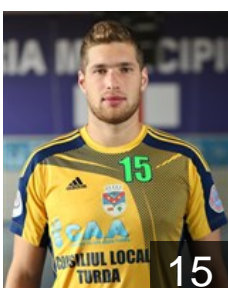

## Cimpan Flavius

Position: Right Wing  
Place of birth: Timisoara  
Date of birth: 03.09.1988  
Height: 184 cm  
Weight: 84 kg

 ROU

## Cintec Georgica

Position: Left Back  
Place of birth: Botosani  
Date of birth: 22.04.1990  
Height: 193 cm  
Weight: 98 kg

 ROU

## Coman Vlad Alexandru

Position:  
Place of birth: Turda  
Date of birth: 07.06.1996  
Height: 188 cm  
Weight: 81 kg

 ROU

## Dediu Claudiu

Position: Left Back  
Place of birth: Vaslui  
Date of birth: 30.10.1982  
Height: 193 cm  
Weight: 90 kg

 ROU