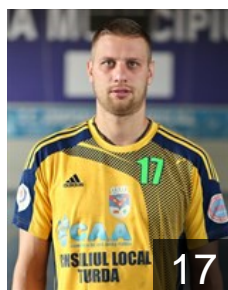

## Medrea Cornel Vasile

Position:  
Place of birth: Alba-Iulia  
Date of birth: 23.09.1985  
Height: 192 cm  
Weight: 92 kg

# CLUB COMPETITIONS - DELEGATION LIST

Men's European Cup - EHF Cup 2014/15

 ROU AHC Potaissa Turda - Players

 ROU

## Muresan Daniel

Position: Right Back  
Place of birth: Baia Mare  
Date of birth: 09.07.1986  
Height: 196 cm  
Weight: 101 kg

 ROU

## Pavel Razvan

Position: Left Wing  
Place of birth: Vaslui  
Date of birth: 23.08.1987  
Height: -  
Weight: -

 ROU