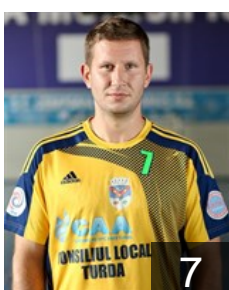

## Pavel Razvan

Position: Left Wing  
Place of birth: Vaslui  
Date of birth: 23.08.1987  
Height: -  
Weight: -

 ROU

## Rogoz Vlad

Position: Right Wing  
Place of birth: Baia Mare  
Date of birth: 04.08.1987  
Height: 185 cm  
Weight: 88 kg

 SRB

## Savic Nenad

Position: Line Player  
Place of birth: Novi Sad  
Date of birth: 28.06.1981  
Height: 187 cm  
Weight: 106 kg

 ROU

## Stef Radu Ionut

Position: Line Player  
Place of birth: Cluj-Napoca  
Date of birth: 22.06.1981  
Height: 182 cm  
Weight: 92 kg

 ROU