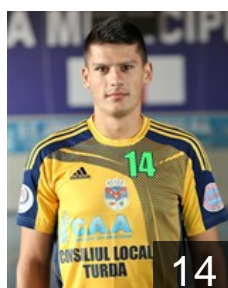

## Coman Vlad Alexandru

Position:  
Place of birth: Turda  
Date of birth: 07.06.1996  
Height: 188 cm  
Weight: 81 kg

 ROU

## Dediu Claudiu

Position: Left Back  
Place of birth: Vaslui  
Date of birth: 30.10.1982  
Height: 193 cm  
Weight: 90 kg

 ROU

## Fazakas Levente Paul

Position: Line Player  
Place of birth: Cluj - Napoca  
Date of birth: 30.11.1990  
Height: 197 cm  
Weight: 105 kg

 ROU