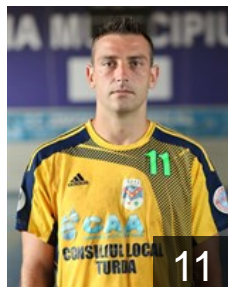

# CLUB COMPETITIONS - DELEGATION LIST

Men's European Cup - EHF Cup 2014/15

 ROU AHC Potaissa Turda - Players

 ROU

## Adomnicai Cristian

Position: Right Back  
Place of birth: Veresti  
Date of birth: 04.11.1980  
Height: 192 cm  
Weight: 100 kg

 ROU

## Alisie Mircea Adrian

Position: Line Player  
Place of birth: Alba Iulia  
Date of birth: 11.06.1985  
Height: 191 cm  
Weight: 92 kg

 ROU

## Cimpan Flavius

Position: Right Wing  
Place of birth: Timisoara  
Date of birth: 03.09.1988  
Height: 184 cm  
Weight: 84 kg

 ROU