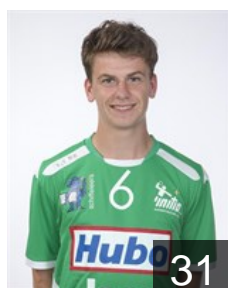

 BEL

Carpentier Jeroen

Position: Left Wing
Place of birth: Hasselt
Date of birth: 06.02.1993
Height: 178 cm
Weight: 68 kg

 BEL

Carpentier Joris

Position: Left Wing
Place of birth: Hasselt
Date of birth: 06.02.1993
Height: 177 cm
Weight: 63 kg

 BEL

Cusumano Adrien

Position: Left Wing
Place of birth: Liege
Date of birth: 16.02.1988
Height: 186 cm
Weight: 76 kg

 BEL

Dewit Bram

Position: Back
Place of birth: Port-Au-Prince
Date of birth: 27.10.1982
Height: 197 cm
Weight: 97 kg

 BEL

Haesevoets Jente

Position: Right Wing
Place of birth: Hasselt
Date of birth: 01.08.1995
Height: 178 cm
Weight: 60 kg

 BEL

Houbrechts Tim

Position: Line Player
Place of birth: Hasselt
Date of birth: 19.07.1987
Height: 190 cm
Weight: 99 kg