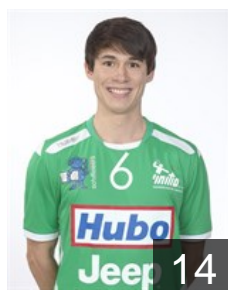

 NED

Boers Mark

Position:
Place of birth: Geleen
Date of birth: 20.02.1972
Height: 193 cm
Weight: 105 kg

 BEL

Bogaerts Robbert

Position: Left Wing
Place of birth: Hasselt
Date of birth: 01.03.1990
Height: 179 cm
Weight: 72 kg

 BEL

Brouwers Sander

Position: Right Wing
Place of birth: Hasselt
Date of birth: 11.01.1991
Height: 178 cm
Weight: 71 kg

 BEL

Broux Ignace

Position: Left Wing
Place of birth: Hasselt
Date of birth: 21.06.1994
Height: 176 cm
Weight: 70 kg

 BEL

Carpentier Jeroen

Position: Left Wing
Place of birth: Hasselt
Date of birth: 06.02.1993
Height: 178 cm
Weight: 68 kg

 BEL

Carpentier Joris

Position: Left Wing
Place of birth: Hasselt
Date of birth: 06.02.1993
Height: 177 cm
Weight: 63 kg

 BEL

Cusumano Adrien

Position: Left Wing
Place of birth: Liege
Date of birth: 16.02.1988
Height: 186 cm
Weight: 76 kg

 BEL

Dewit Bram

Position: Back
Place of birth: Port-Au-Prince
Date of birth: 27.10.1982
Height: 197 cm
Weight: 97 kg