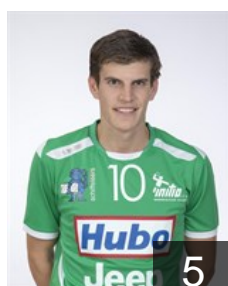

BEL

Roelants Ruben

Position:
Place of birth: Brasschaat
Date of birth: 20.08.1990
Height: -
Weight: -