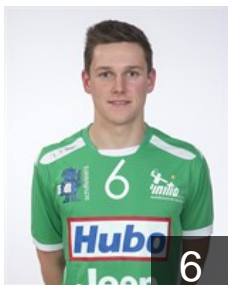

 BEL

Cusumano Adrien

Position: Left Wing
Place of birth: Liege
Date of birth: 16.02.1988
Height: 186 cm
Weight: 76 kg

 BEL

Dewit Bram

Position: Back
Place of birth: Port-Au-Prince
Date of birth: 27.10.1982
Height: 197 cm
Weight: 97 kg

 BEL

Haesevoets Jente

Position: Right Wing
Place of birth: Hasselt
Date of birth: 01.08.1995
Height: 178 cm
Weight: 60 kg

 BEL

Houbrechts Tim

Position: Line Player
Place of birth: Hasselt
Date of birth: 19.07.1987
Height: 190 cm
Weight: 99 kg

 BEL

Jackers Xander

Position: Back
Place of birth: Tongeren
Date of birth: 05.02.1993
Height: 193 cm
Weight: 93 kg

CLUB COMPETITIONS - DELEGATION LIST

Men's European Cup - EHF Cup 2014/15

 BEL *Hubo Initia Hasselt - Players*

 BEL

Janssens Glenn

Position: Right Back
Place of birth: Dendermonde
Date of birth: 21.01.1995
Height: 183 cm
Weight: 74 kg

 NED

Köhlen Bart

Position: Right Wing
Place of birth: Geleen
Date of birth: 16.12.1984
Height: 183 cm
Weight: 82 kg