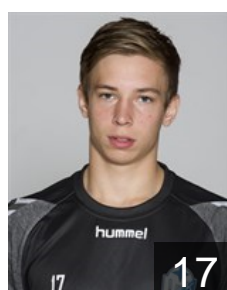

SWE

Olsson Linus

Position:
Place of birth: Kristianstad
Date of birth: 31.08.1995
Height: 187 cm
Weight: 89 kg

SWE

Olsson Markus

Position: Left Back
Place of birth: Karlshamn
Date of birth: 31.03.1990
Height: 186 cm
Weight: 90 kg

NOR

O'Sullivan Christian

Position: Back
Place of birth: Oslo
Date of birth: 22.08.1991
Height: 190 cm
Weight: 89 kg

SWE

Pettersson Fredric

Position: Line Player
Place of birth: Jönköping
Date of birth: 11.02.1989
Height: 201 cm
Weight: 116 kg

SWE

Svensson Anton

Position: Left Wing
Place of birth: Kristianstad
Date of birth: 08.05.1993
Height: 185 cm
Weight: 73 kg

SWE

Tollbring Jerry

Position: Left Wing
Place of birth: Norrtälje
Date of birth: 13.09.1995
Height: 182 cm
Weight: 75 kg