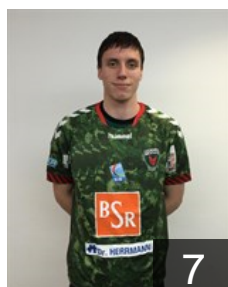

GER
Struck Kevin
Position: Right Back
Place of birth: Berlin
Date of birth: 31.12.1996
Height: 193 cm
Weight: 83 kg