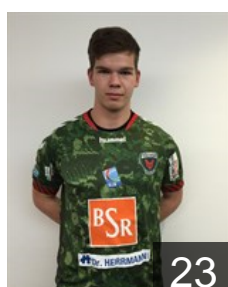

SRB

Nenadic Petar

Position: Centre Back
Place of birth: Beograd
Date of birth: 28.06.1986
Height: 198 cm
Weight: 98 kg

SWE

Nielsen Jesper

Position: Line Player
Place of birth: Norrköping
Date of birth: 30.09.1989
Height: 200 cm
Weight: 118 kg

DEN

Nielsen Kasper

Position: Line Player
Place of birth: Hillerod
Date of birth: 09.06.1975
Height: 194 cm
Weight: 95 kg

SWE

Petersen Fredrik Raahauge

Position: Left Wing
Place of birth: Ystad
Date of birth: 23.08.1983
Height: 188 cm
Weight: 81 kg

GER

Pevnov Evgeni

Position: Line Player
Place of birth: Taschkent
Date of birth: 13.02.1989
Height: 200 cm
Weight: 106 kg

GER

Reißky Christoph

Position: Right Back
Place of birth: Freiberg
Date of birth: 11.08.1995
Height: 187 cm
Weight: 80 kg

ESP

Romero Fernandez Iker

Position: Centre Back
Place of birth: Vitoria
Date of birth: 15.06.1980
Height: 196 cm
Weight: 100 kg

GER

Schade Moritz

Position: Line Player
Place of birth: Schutterwald
Date of birth: 10.01.1996
Height: 191 cm
Weight: 96 kg