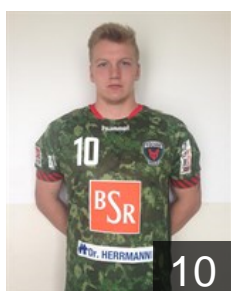

GER

Scheithauer Max

Position: Left Back
Place of birth: Rotenburg
Date of birth: 13.05.1995
Height: 190 cm
Weight: 87 kg

GER

Siewert Jaron

Position: Centre Back
Place of birth: Berlin
Date of birth: 31.01.1994
Height: 182 cm
Weight: 90 kg

CLUB COMPETITIONS - DELEGATION LIST

Men's European Cup - EHF Cup 2014/15

 GER Füchse Berlin - Players

 GER
Skroblien Tom-Luik
Position: Left Wing
Place of birth: Schwerin
Date of birth: 19.04.1993
Height: 186 cm
Weight: 87 kg

 CRO
Spoljaric Denis Milan
Position: Centre Back
Place of birth: Zagreb
Date of birth: 20.08.1979
Height: 196 cm
Weight: 96 kg

 GER
Steinbuch Dominik
Position: Right Back
Place of birth: Berlin
Date of birth: 09.06.1995
Height: 193 cm
Weight: 99 kg