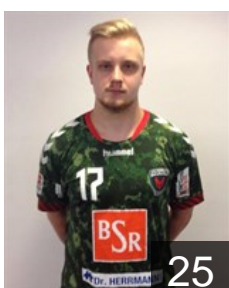

ESP

Romero Fernandez Iker

Position: Centre Back
Place of birth: Vitoria
Date of birth: 15.06.1980
Height: 196 cm
Weight: 100 kg

GER

Schade Moritz

Position: Line Player
Place of birth: Schutterwald
Date of birth: 10.01.1996
Height: 191 cm
Weight: 96 kg

GER

Scheithauer Max

Position: Left Back
Place of birth: Rotenburg
Date of birth: 13.05.1995
Height: 190 cm
Weight: 87 kg

GER

Siewert Jaron

Position: Centre Back
Place of birth: Berlin
Date of birth: 31.01.1994
Height: 182 cm
Weight: 90 kg