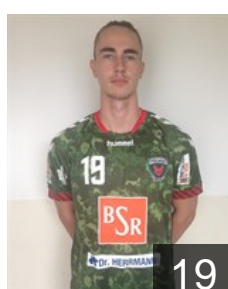

 GER
Fritz Fynn Ole
Position: Left Back
Place of birth: Berlin
Date of birth: 03.05.1997
Height: 194 cm
Weight: 91 kg

 GER
Grunz Angelo
Position: Goalkeeper
Place of birth: Berlin
Date of birth: 11.05.1994
Height: 194 cm
Weight: 92 kg

 GER
Gugisch Nils
Position: Right Wing
Place of birth: Berlin
Date of birth: 17.05.1997
Height: 183 cm
Weight: 75 kg

 GER
Heinevetter Silvio
Position: Goalkeeper
Place of birth: Bad Langensalza
Date of birth: 21.10.1984
Height: 194 cm
Weight: 92 kg

 GER
Heyder Alexander
Position: Goalkeeper
Place of birth: Hermsdorf
Date of birth: 18.09.1996
Height: 192 cm
Weight: 80 kg

 CZE
Horak Pavel
Position: Left Back
Place of birth: Prerov
Date of birth: 28.11.1982
Height: 198 cm
Weight: 112 kg

 RUS
Igropulo Konstantin
Position: Right Back
Place of birth: Stawropol
Date of birth: 14.04.1985
Height: 189 cm
Weight: 97 kg

 POL
Jaszka Bartłomiej
Position: Centre Back
Place of birth: Ostrow
Date of birth: 16.06.1983
Height: 185 cm
Weight: 85 kg