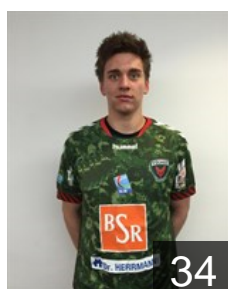

CLUB COMPETITIONS - DELEGATION LIST

Men's European Cup - EHF Cup 2014/15

 GER Füchse Berlin - Players

 GER
Bauer Max
Position: Right Wing
Place of birth: Berlin
Date of birth: 29.10.1995
Height: 189 cm
Weight: 94 kg

 GER
Brand Sebastian
Position: Goalkeeper
Place of birth: Eisenach
Date of birth: 13.05.1997
Height: 196 cm
Weight: 85 kg

 GER
Drux Paul
Position: Left Back
Place of birth: Gummersbach
Date of birth: 07.02.1995
Height: 192 cm
Weight: 92 kg

 GER
Fritz Fynn Ole
Position: Left Back
Place of birth: Berlin
Date of birth: 03.05.1997
Height: 194 cm
Weight: 91 kg

 GER
Grunz Angelo
Position: Goalkeeper
Place of birth: Berlin
Date of birth: 11.05.1994
Height: 194 cm
Weight: 92 kg