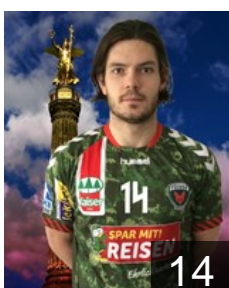

SRB

Nenadic Petar

Position: Centre Back
Place of birth: Beograd
Date of birth: 28.06.1986
Height: 198 cm
Weight: 98 kg

SWE

Nielsen Jesper

Position: Line Player
Place of birth: Norrköping
Date of birth: 30.09.1989
Height: 200 cm
Weight: 118 kg

DEN

Nielsen Kasper

Position: Line Player
Place of birth: Hillerod
Date of birth: 09.06.1975
Height: 194 cm
Weight: 95 kg

SWE

Petersen Fredrik Raahauge

Position: Left Wing
Place of birth: Ystad
Date of birth: 23.08.1983
Height: 188 cm
Weight: 81 kg