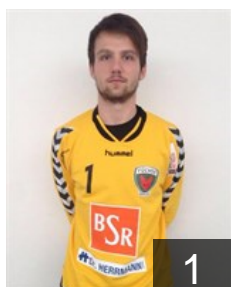

GER
Straßburg Konstantin
Position: Goalkeeper
Place of birth: Potsdam
Date of birth: 28.01.1995
Height: 190 cm
Weight: 88 kg