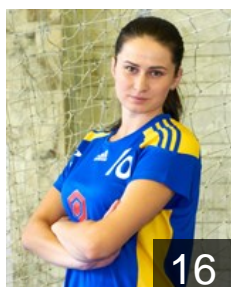

 RUS

Petrova Mayya

Position: Line Player
Place of birth: Volgograd
Date of birth: 26.05.1982
Height: 184 cm

 RUS

Plugina Kristina

Position:
Place of birth: Rostov-On-Don
Date of birth: 29.10.1995
Height: 185 cm

 RUS

Punko Anna

Position: Right Back
Place of birth: Krasnodar
Date of birth: 27.03.1989
Height: 185 cm

 RUS

Shymkute Regina

Position: Left Back
Place of birth: Herson
Date of birth: 21.12.1985
Height: 179 cm

 RUS

Skladchikova Marina

Position:
Place of birth: Krasnodar
Date of birth: 22.11.1990
Height: 191 cm

 RUS

Slivinskaya Elena

Position: Left Back
Place of birth: Rostov-On-Don
Date of birth: 09.05.1980
Height: 186 cm