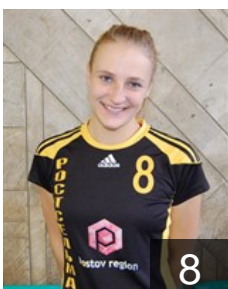

RUS
Dyachenko Ksenia
Position: Left Back
Place of birth: Krasnodar
Date of birth: 07.12.1994
Height: -