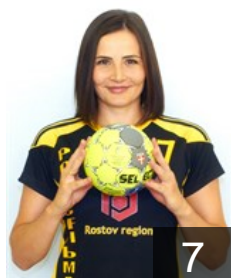

CLUB COMPETITIONS - DELEGATION LIST

Women's European Cup - EHF Cup 2014/15

RUS Rostov-Don - Players

RUS

Petrova Mayya

Position: Line Player
Place of birth: Volgograd
Date of birth: 26.05.1982
Height: 184 cm

RUS

Plugina Kristina

Position:
Place of birth: Rostov-On-Don
Date of birth: 29.10.1995
Height: 185 cm