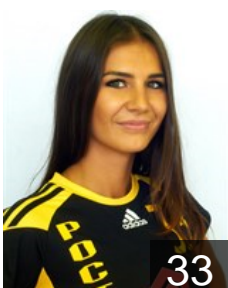

RUS
Ilina Ekaterina
Position: Left Back
Place of birth: Togliatti
Date of birth: 07.03.1991
Height: 175 cm