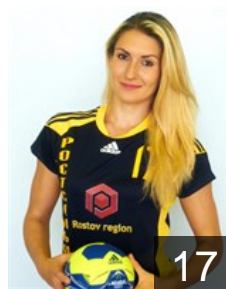

CLUB COMPETITIONS - DELEGATION LIST

Women's European Cup - EHF Cup 2014/15

 RUS Rostov-Don - Players

 RUS
Artamonova Ekaterina
Position: Right Back
Place of birth: Volgograd
Date of birth: 03.06.1989
Height: 179 cm

 RUS
Bobrovnikova Vladlena
Position: Left Back
Place of birth: Krasnodar
Date of birth: 24.10.1987
Height: 180 cm

 UKR
Borshchenko Viktoriya
Position: Left Wing
Place of birth: Herson
Date of birth: 05.01.1986
Height: 170 cm

 RUS

Yartseva Marina

Position: Right Wing
Place of birth: Volgograd
Date of birth: 17.02.1989
Height: 156 cm