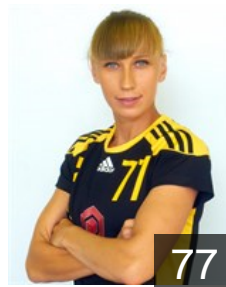

CLUB COMPETITIONS - DELEGATION LIST

Women's European Cup - EHF Cup 2014/15

 RUS Rostov-Don - Players

 RUS
Artamonova Ekaterina
Position: Right Back
Place of birth: Volgograd
Date of birth: 03.06.1989
Height: 179 cm

 RUS
Bobrovnikova Vladlena
Position: Left Back
Place of birth: Krasnodar
Date of birth: 24.10.1987
Height: 180 cm

 UKR
Borshchenko Viktoriya
Position: Left Wing
Place of birth: Herson
Date of birth: 05.01.1986
Height: 170 cm