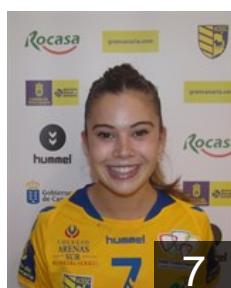

 **ESP**  
**Falcon Gonzalez Melania**  
Position: Right Wing  
Place of birth: Las Palmas  
Date of birth: 27.04.1992  
Height: 160 cm

 **ESP**  
**Gonzalez Mendez Maria**  
Position:  
Place of birth: Tejina  
Date of birth: 04.02.1987  
Height: 165 cm

 **ESP**  
**Gonzalez Pena Adriana**  
Position:  
Place of birth: Las Palmas  
Date of birth: 18.07.1992  
Height: 160 cm

 **ESP**  
**Guedes Suarez Patricia**  
Position: Line Player  
Place of birth: Las Palmas  
Date of birth: 24.03.1995  
Height: 175 cm

 **ESP**  
**Lopez Hernandez Davinia**  
Position: Left Back  
Place of birth: Las Palmas  
Date of birth: 07.01.1982  
Height: 167 cm

 **ESP**  
**Lujan Suarez Maria**  
Position:  
Place of birth: Las Palmas  
Date of birth: 21.11.1988  
Height: 169 cm

 **ESP**  
**Navarro Gimenez Silvia**  
Position:  
Place of birth: Valencia  
Date of birth: 20.03.1979  
Height: 170 cm

 **ESP**  
**Pena Santana Arabia**  
Position: Left Wing  
Place of birth: Las Palma  
Date of birth: 16.04.1993  
Height: 160 cm