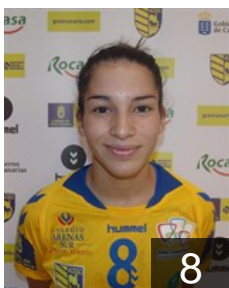

ESP

Toscano Sanchez Carmen

Position:
Place of birth: Las Palmas
Date of birth: 28.11.1995
Height: 167 cm