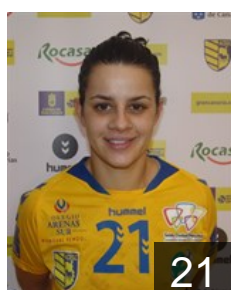

# CLUB COMPETITIONS - DELEGATION LIST

Women's European Cup - EHF Cup 2014/15

 **ESP Rocasa Gran Canaria - Players**

 **ESP**  
**Albadalejo Sanchez Alba**  
Position: Left Back  
Place of birth: Las Palmas  
Date of birth: 04.06.1988  
Height: 167 cm

 **ESP**  
**Alvarez Hernandez Yoselin**  
Position: Line Player  
Place of birth: Las Palmas  
Date of birth: 26.10.1992  
Height: 166 cm

 **GUI**  
**Diallo Diallo Bintou**  
Position: Right Wing  
Place of birth: Conacry  
Date of birth: 01.01.1997  
Height: 162 cm

 **ESP**  
**Falcon Gonzalez Melania**  
Position: Right Wing  
Place of birth: Las Palmas  
Date of birth: 27.04.1992  
Height: 160 cm

 **ESP**  
**Gonzalez Mendez Maria**  
Position:  
Place of birth: Tejina  
Date of birth: 04.02.1987  
Height: 165 cm