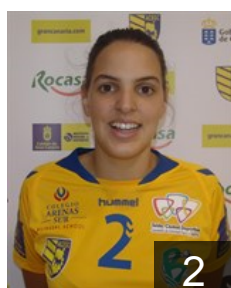

ESP
Guedes Suarez Patricia
Position: Line Player
Place of birth: Las Palmas
Date of birth: 24.03.1995
Height: 175 cm