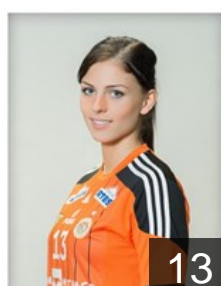

CLUB COMPETITIONS - DELEGATION LIST

Women's European Cup - EHF Cup 2014/15

 POL **KGHM MKS Zagłębie Lubin - Players**

 POL

Brenkus Karolina

Position: Left Wing
Place of birth: Lubin
Date of birth: 02.01.1993
Height: 169 cm

 POL

Chojnacka Patrycja

Position:
Place of birth: Lubin
Date of birth: 20.06.1994
Height: 178 cm

 POL

Jochymek Agnieszka

Position: Left Wing
Place of birth: Krapkowice
Date of birth: 10.09.1985
Height: 170 cm

 POL

Konofal Kamila

Position: Right Back
Place of birth: Lubin
Date of birth: 26.08.1996
Height: -

 POL

Lalewicz Kinga

Position: Left Wing
Place of birth: Kielce
Date of birth: 08.05.1991
Height: 171 cm

 POL

Maliczkievicz Monika

Position:
Place of birth: Wroclaw
Date of birth: 15.04.1988
Height: 178 cm

 SRB

Milojevic Jovana

Position: Line Player
Place of birth: Sremska
Date of birth: 24.07.1992
Height: 175 cm