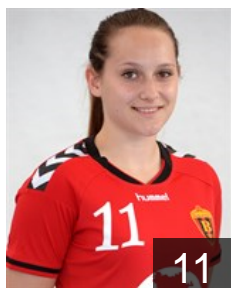

CLUB COMPETITIONS - DELEGATION LIST

Women's European Cup - EHF Cup 2014/15

 MKD HC Vardar SCJS - Players

 MKD

Angelevska Cvetanka

Position: Line Player
Place of birth: Skopje
Date of birth: 04.12.1996
Height: 166 cm

 MKD

Belmezova Ljupka

Position: Goalkeeper
Place of birth: STRUMICA
Date of birth: 21.08.1995
Height: 174 cm

 MKD

Bojadjiska Nikolina

Position: Line Player
Place of birth: Skopje
Date of birth: 01.12.1996
Height: -

 MKD

Chankulovska Andrijana

Position: Centre Back
Place of birth: Skopje
Date of birth: 01.01.1996
Height: 157 cm

 MKD

Djini Gabriela

Position: Left Wing
Place of birth: Skopje
Date of birth: 24.03.1998
Height: 163 cm

 MKD

Gichevska Leonida

Position: Left Back
Place of birth: Sveti Nikole
Date of birth: 20.06.1998
Height: -

 MKD

Gjorgievska Klaudija

Position: Right Back
Place of birth: Skopje
Date of birth: 11.09.1996
Height: 179 cm