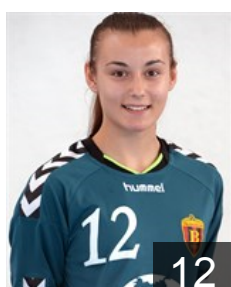

 MKD

Chankulovska Andrijana

Position: Centre Back
Place of birth: Skopje
Date of birth: 01.01.1996
Height: 157 cm

 MKD

Djini Gabriela

Position: Left Wing
Place of birth: Skopje
Date of birth: 24.03.1998
Height: 163 cm

 MKD

Gichevska Leonida

Position: Left Back
Place of birth: Sveti Nikole
Date of birth: 20.06.1998
Height: -

 MKD

Gjorgievska Klaudija

Position: Right Back
Place of birth: Skopje
Date of birth: 11.09.1996
Height: 179 cm

 MKD

Keramicieva Teodora

Position: Left Back
Place of birth: Skopje
Date of birth: 14.01.1996
Height: 176 cm

 MKD

Ladeva Nina

Position: Goalkeeper
Place of birth: Skopje
Date of birth: 04.12.1998
Height: -

 MKD

Manevska Ivana

Position: Centre Back
Place of birth: Skopje
Date of birth: 19.01.1987
Height: 167 cm

 MKD

Mishevaska Stefanija

Position: Left Back
Place of birth: Skopje
Date of birth: 02.05.1996
Height: -