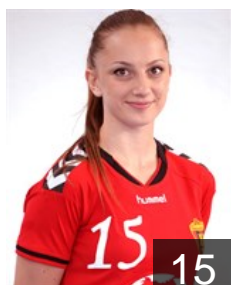

 MKD

Nikolovska Sara

Position: Left Wing
Place of birth: Skopje
Date of birth: 24.01.1996
Height: 172 cm

 MKD

Nolevska Natasa

Position: Right Wing
Place of birth: Bitola
Date of birth: 29.05.1996
Height: -

 MKD

Petrovska Angela

Position: Left Back
Place of birth: Bitola
Date of birth: 30.05.1996
Height: -

 MKD

Prlenda Marija

Position: Left Wing
Place of birth: Skopje
Date of birth: 21.10.1994
Height: 170 cm

 MKD

Todorovska Angela

Position: Left Back
Place of birth: Skopje
Date of birth: 05.06.1996
Height: -

 MKD

Trajchevska Anita

Position: Right Wing
Place of birth: Skopje
Date of birth: 03.08.1997
Height: 165 cm