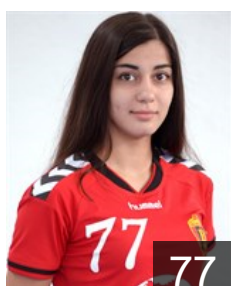

 MKD

Petrovska Angela

Position: Left Back
Place of birth: Bitola
Date of birth: 30.05.1996
Height: -

 MKD

Prlenda Marija

Position: Left Wing
Place of birth: Skopje
Date of birth: 21.10.1994
Height: 170 cm

 MKD

Todorovska Angela

Position: Left Back
Place of birth: Skopje
Date of birth: 05.06.1996
Height: -

 MKD

Trajchevska Anita

Position: Right Wing
Place of birth: Skopje
Date of birth: 03.08.1997
Height: 165 cm