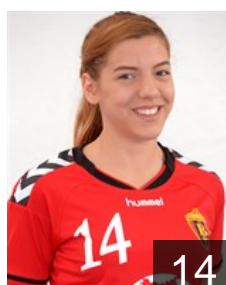

Left Club

 MKD

Gakidova Ivana

Position: Line Player
Place of birth: Skopje
Date of birth: 27.02.1995
Height: 180 cm

Left Club on 02.11.2014

 MNE

Grbic Itana

Position: Left Wing
Place of birth: Podgorica
Date of birth: 01.09.1996
Height: -