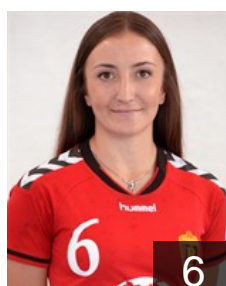

MKD

Trpkovska Maja

Position: Centre Back
Place of birth: Skopje
Date of birth: 27.05.1992
Height: 168 cm