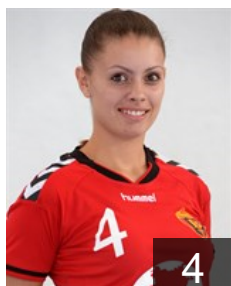

 MKD

Manevska Ivana

Position: Centre Back
Place of birth: Skopje
Date of birth: 19.01.1987
Height: 167 cm

 MKD

Mishevaska Stefanija

Position: Left Back
Place of birth: Skopje
Date of birth: 02.05.1996
Height: -

 MKD

Mladenovska Simona

Position: Goalkeeper
Place of birth: Skopje
Date of birth: 24.06.1997
Height: 160 cm

CLUB COMPETITIONS - DELEGATION LIST

Women's European Cup - EHF Cup 2014/15

 MKD HC Vardar SCJS - Players

 MKD

Nikolovska Sara

Position: Left Wing
Place of birth: Skopje
Date of birth: 24.01.1996
Height: 172 cm

 MKD

Nolevska Natasa

Position: Right Wing
Place of birth: Bitola
Date of birth: 29.05.1996
Height: -

 MKD

Petrovska Angela

Position: Left Back
Place of birth: Bitola
Date of birth: 30.05.1996
Height: -

 MKD

Prlenda Marija

Position: Left Wing
Place of birth: Skopje
Date of birth: 21.10.1994
Height: 170 cm

 MKD