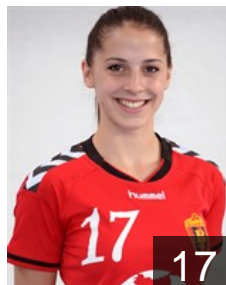

 MKD

Keramicieva Teodora

Position: Left Back
Place of birth: Skopje
Date of birth: 14.01.1996
Height: 176 cm

 MKD

Ladeva Nina

Position: Goalkeeper
Place of birth: Skopje
Date of birth: 04.12.1998
Height: -

 MKD

Manevska Ivana

Position: Centre Back
Place of birth: Skopje
Date of birth: 19.01.1987
Height: 167 cm

 MKD

Mishevaska Stefanija

Position: Left Back
Place of birth: Skopje
Date of birth: 02.05.1996
Height: -

 MKD

Mladenovska Simona

Position: Goalkeeper
Place of birth: Skopje
Date of birth: 24.06.1997
Height: 160 cm

CLUB COMPETITIONS - DELEGATION LIST

Women's European Cup - EHF Cup 2014/15

 MKD HC Vardar SCJS - Players

 MKD

Nikolovska Sara

Position: Left Wing
Place of birth: Skopje
Date of birth: 24.01.1996
Height: 172 cm

 MKD

Nolevska Natasa

Position: Right Wing
Place of birth: Bitola
Date of birth: 29.05.1996
Height: -