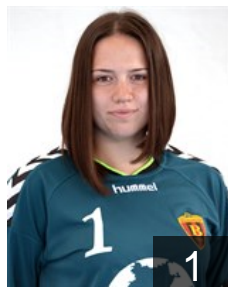

CLUB COMPETITIONS - DELEGATION LIST

Women's European Cup - EHF Cup 2014/15

 MKD HC Vardar SCJS - Players

 MKD

Angelevska Cvetanka

Position: Line Player
Place of birth: Skopje
Date of birth: 04.12.1996
Height: 166 cm

 MKD

Belmezova Ljupka

Position: Goalkeeper
Place of birth: STRUMICA
Date of birth: 21.08.1995
Height: 174 cm

 MKD

Bojadjiska Nikolina

Position: Line Player
Place of birth: Skopje
Date of birth: 01.12.1996
Height: -

 MKD

Chankulovska Andrijana

Position: Centre Back
Place of birth: Skopje
Date of birth: 01.01.1996
Height: 157 cm

 MKD

Djini Gabriela

Position: Left Wing
Place of birth: Skopje
Date of birth: 24.03.1998
Height: 163 cm