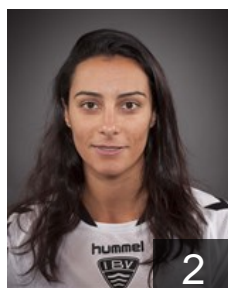

# CLUB COMPETITIONS - DELEGATION LIST

Women's European Cup - EHF Cup 2014/15

 ISL IBV Vestmannaeyjar - Players

 ISL

**Alexandersdottir Bergey**

Position: Left Wing  
Place of birth: Vestmannaeyjar  
Date of birth: 08.11.1995  
Height: 162 cm

 POR

**Amado Telma**

Position: Line Player  
Place of birth: Leiria  
Date of birth: 19.02.1989  
Height: -

 POR

**Andrade Lopes Vera**

Position: Left Back  
Place of birth: Oeiras  
Date of birth: 01.04.1982  
Height: 172 cm