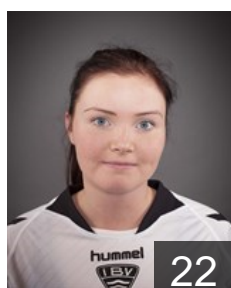

ISL

Gisladdottir Sandra

Position: Line Player
Place of birth: Vestmannaeyjar
Date of birth: 15.07.1992
Height: 165 cm