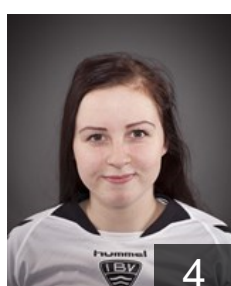

ISL

Sigurdardottir Sandra

Position: Right Back
Place of birth: Vestmannaeyjar
Date of birth: 26.04.1996
Height: -