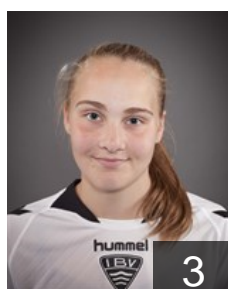

# CLUB COMPETITIONS - DELEGATION LIST

Women's European Cup - EHF Cup 2014/15

 ISL IBV Vestmannaeyjar - Players

 ISL

**Alexandersdottir Bergey**

Position: Left Wing  
Place of birth: Vestmannaeyjar  
Date of birth: 08.11.1995  
Height: 162 cm

 POR

**Amado Telma**

Position: Line Player  
Place of birth: Leiria  
Date of birth: 19.02.1989  
Height: -

 POR

**Andrade Lopes Vera**

Position: Left Back  
Place of birth: Oeiras  
Date of birth: 01.04.1982  
Height: 172 cm

 ISL

**Arnarsdottir Pora Gudny**

Position: Left Back  
Place of birth: Vestmannaeyjar  
Date of birth: 03.01.1999  
Height: -

 ISL

**Baldursdottir Elin Anna**

Position:  
Place of birth: Reykjavik  
Date of birth: 16.10.1988  
Height: 170 cm