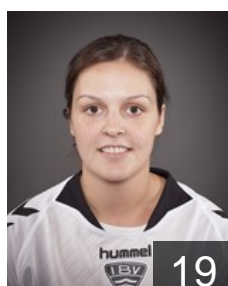

 ISL

**Magnusdottir Diana Dögg**

Position: Right Wing  
Place of birth: Vestmannaeyjar  
Date of birth: 19.09.1997  
Height: 174 cm

 ISL

**Olafsdottir Arna Pyri**

Position:  
Place of birth: Vestmannaeyjar  
Date of birth: 28.03.1997  
Height: 176 cm