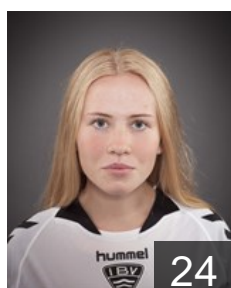

ISL

Jonatansdottir Erla

Position: Line Player
Place of birth: Vestmannaeyjar
Date of birth: 07.04.1997
Height: 165 cm