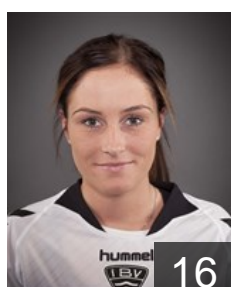

ISL

Haraldsdottir Dröfn

Position:
Place of birth: Reykjavik
Date of birth: 08.04.1991
Height: 170 cm