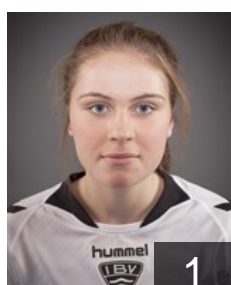

ISL

Sigmarsdottir Erla Ros

Position:
Place of birth: Vestmannaeyjar
Date of birth: 02.11.1996
Height: 172 cm