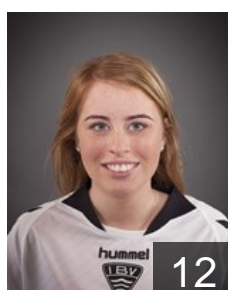

 ISL

**Arnarsdottir Pora Gudny**

Position: Left Back  
Place of birth: Vestmannaeyjar  
Date of birth: 03.01.1999  
Height: -

 ISL

**Baldursdottir Elin Anna**

Position:  
Place of birth: Reykjavik  
Date of birth: 16.10.1988  
Height: 170 cm