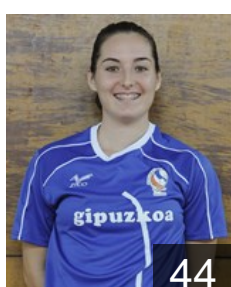

 **ESP**

Azanza Orbe Amaia

Position: Right Back
Place of birth: Lizarra - Estella
Date of birth: 02.04.1990
Height: 175 cm

 **ESP**

Eterra Urra Silvia

Position: Line Player
Place of birth: ESTELLA
Date of birth: 08.09.1983
Height: 173 cm

 **ESP**

Elorza Eguiara Patricia

Position: Left Back
Place of birth: VITORIA-
Date of birth: 08.04.1984
Height: 180 cm

 **ESP**

Etxeberria Martinez Maitane

Position: Right Wing
Place of birth: Donostia- San
Date of birth: 15.01.1997
Height: 168 cm

 **ESP**

Ezkurdia Álvarez Uxue

Position: Right Wing
Place of birth: Donostia -San
Date of birth: 22.01.1994
Height: 160 cm

 **ESP**

Martinez Martinez Ana Isabel

Position: Left Back
Place of birth: Elche (Alicante)
Date of birth: 07.12.1991
Height: 173 cm

 **ESP**

Menendez Martinez Alba

Position: Right Back
Place of birth: Zarautz
Date of birth: 14.11.1991
Height: 170 cm

 **ESP**

Múgica Aramendi Maialen

Position: Left Back
Place of birth: Zarautz
Date of birth: 04.06.1991
Height: 175 cm