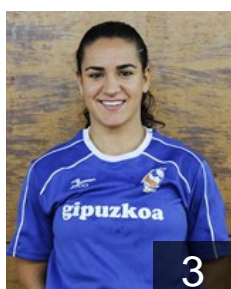

CLUB COMPETITIONS - DELEGATION LIST

Women's European Cup - EHF Cup 2014/15

 **ESP Super Amara Bera Bera - Players**

 **ESP**

Acuña Martínez Maria

Position: Goalkeeper
Place of birth: Donostia - San
Date of birth: 09.03.1995
Height: 170 cm

 **ESP**

Arizaga Iribarren Nagore

Position: Centre Back
Place of birth: Andoain
Date of birth: 30.06.1992
Height: 170 cm

 **ESP**

Arrojeria Arantzazistroke E.

Position: Centre Back
Place of birth: USURBIL
Date of birth: 11.02.1994
Height: 164 cm

 **ESP**

Azanza Orbe Amaia

Position: Right Back
Place of birth: Lizarra - Estella
Date of birth: 02.04.1990
Height: 175 cm

 **ESP**

Eterra Urra Silvia

Position: Line Player
Place of birth: ESTELLA
Date of birth: 08.09.1983
Height: 173 cm