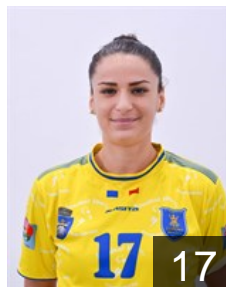

 ROU
Dinca Elena Nicoleta
Position: Left Wing
Place of birth: Slatina
Date of birth: 02.07.1988
Height: 171 cm

 ROU
Hotea Camelia
Position: Left Wing
Place of birth: Baia Mare
Date of birth: 27.10.1984
Height: 175 cm

 ROU
Mirca Olariu Ana Maria
Position: Goalkeeper
Place of birth: Brasov
Date of birth: 03.02.1984
Height: 178 cm

 ROU
Neagu Marinela Alexandrina
Position: Right Wing
Place of birth: Bacau
Date of birth: 27.10.1989
Height: 170 cm

 ROU
Pricopi Dana Andreea
Position: Back
Place of birth: Brasov
Date of birth: 20.02.1994
Height: 173 cm

CLUB COMPETITIONS - DELEGATION LIST

Women's European Cup - EHF Cup 2014/15

 ROU CSM Corona Brasov - Players

 ROU

Ratiu Daniela Constantina

Position: Line Player
Place of birth: Slatina
Date of birth: 14.09.1988
Height: 173 cm

 ROU

Tacalie Adriana Gabriela

Position: Left Back
Place of birth: Slatina
Date of birth: 29.01.1989
Height: 180 cm