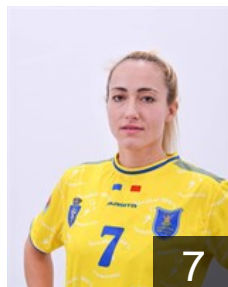

CLUB COMPETITIONS - DELEGATION LIST

Women's European Cup - EHF Cup 2014/15

 ROU CSM Corona Brasov - Players

 ROU
Apetrei Oana-Valentina
Position: Line Player
Place of birth: Fagaras
Date of birth: 13.11.1985
Height: 175 cm

 ROU
Bondar Oana Carmina
Position: Back
Place of birth: Cluj Napoca
Date of birth: 26.03.1983
Height: 178 cm

 ROU
Bradeanu Aurelia
Position: Back
Place of birth: Slatina
Date of birth: 05.05.1979
Height: 180 cm

 ROU
Briscan Mihaela Livia
Position: Right Back
Place of birth: Bals, Olt
Date of birth: 20.02.1985
Height: 178 cm

 ROU
Chiper Laura
Position: Right Wing
Place of birth: Bacau
Date of birth: 21.08.1989
Height: 173 cm