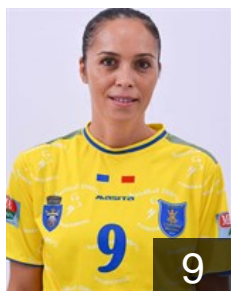

CLUB COMPETITIONS - DELEGATION LIST

Women's European Cup - EHF Cup 2014/15

 ROU CSM Corona Brasov - Players

 ROU
Apetrei Oana-Valentina
Position: Line Player
Place of birth: Fagaras
Date of birth: 13.11.1985
Height: 175 cm

 ROU
Bondar Oana Carmina
Position: Back
Place of birth: Cluj Napoca
Date of birth: 26.03.1983
Height: 178 cm

 ROU
Bradeanu Aurelia
Position: Back
Place of birth: Slatina
Date of birth: 05.05.1979
Height: 180 cm

 ROU
Briscan Mihaela Livia
Position: Right Back
Place of birth: Bals, Olt
Date of birth: 20.02.1985
Height: 178 cm

 ROU
Chiper Laura
Position: Right Wing
Place of birth: Bacau
Date of birth: 21.08.1989
Height: 173 cm