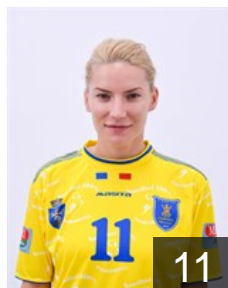

CLUB COMPETITIONS - DELEGATION LIST

Women's European Cup - EHF Cup 2014/15

 ROU CSM Corona Brasov - Players

 ROU
Apetrei Oana-Valentina
Position: Line Player
Place of birth: Fagaras
Date of birth: 13.11.1985
Height: 175 cm

 ROU
Bondar Oana Carmina
Position: Back
Place of birth: Cluj Napoca
Date of birth: 26.03.1983
Height: 178 cm

 ROU
Bradeanu Aurelia
Position: Back
Place of birth: Slatina
Date of birth: 05.05.1979
Height: 180 cm

 ROU
Briscan Mihaela Livia
Position: Right Back
Place of birth: Bals, Olt
Date of birth: 20.02.1985
Height: 178 cm

 ROU
Chiper Laura
Position: Right Wing
Place of birth: Bacau
Date of birth: 21.08.1989
Height: 173 cm

 ROU
Cirstea Oana Roxana
Position: Left Wing
Place of birth: Craiova
Date of birth: 05.02.1989
Height: 172 cm

 ROU
Dedu Denisa-Stefania
Position: Goalkeeper
Place of birth: Brasov
Date of birth: 27.09.1994
Height: 182 cm