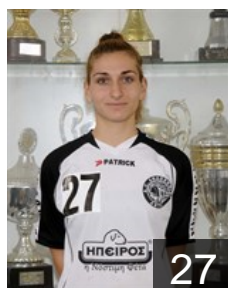

## Kalashnikova Elena

Position:  
Place of birth: BACU  
Date of birth: 10.09.1971  
Height: 183 cm

99

GRE

## Katsinou Konstantina

Position: Left Back  
Place of birth: ARTA  
Date of birth: 14.06.1991  
Height: 172 cm

11

GRE

## Kiriazi Aikaterini

Position:  
Place of birth: IOANNINA  
Date of birth: 19.06.1992  
Height: 172 cm

6

GRE

## Koliou Anastasia

Position: Line Player  
Place of birth: ARTA  
Date of birth: 07.02.1998  
Height: 167 cm

32

GRE