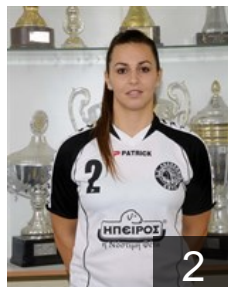

## Alexi Eythimia

Position: Line Player  
Place of birth: ARTA  
Date of birth: 08.11.1978  
Height: 175 cm

36

GRE

## Balafa Vaia

Position:  
Place of birth: Arta  
Date of birth: 30.09.1988  
Height: 172 cm

2

GRE

## Chita Alexandra

Position: Right Wing  
Place of birth: IOANNINA  
Date of birth: 21.03.1994  
Height: 164 cm

7

GRE