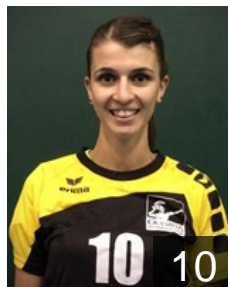

CLUB COMPETITIONS - DELEGATION LIST

Women's European Cup - EHF Cup 2014/15

GBR Olympia HC - Players

SWE

Andersson Helen Eva

Position: Wing
Place of birth: Stenungsund
Date of birth: 09.11.1989
Height: 161 cm

FRA

Bourkab Linda

Position: Back
Place of birth: Cannes
Date of birth: 08.12.1989
Height: 170 cm

ROU

Ciubotaru Diana Claudia

Position: Wing
Place of birth: Targu-Neamt
Date of birth: 02.04.1989
Height: 168 cm

POL

Darmaszek Malgorzata

Position: Back
Place of birth: Kutno
Date of birth: 11.11.1989
Height: 173 cm

ROU

Draghici Doris Iuliana

Position: Back
Place of birth: Brasov
Date of birth: 05.08.1989
Height: 169 cm