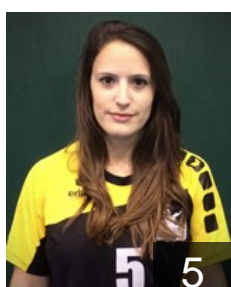

HUN

Ekler Klaudia

Position: Wing
Place of birth: Zalaegerszeg
Date of birth: 22.01.1987
Height: 168 cm

SWE

Ekstrand Frida

Position:
Place of birth: Huddinge
Date of birth: 21.02.1994
Height: 167 cm

SWE

Farhan Sabrina

Position:
Place of birth: Bealbek
Date of birth: 01.01.1990
Height: 173 cm

MLT

Friggieri Mathilde

Position: Wing
Place of birth: Pieta
Date of birth: 19.03.1989
Height: 159 cm

GBR

Knott Annaleigh

Position: Wing
Place of birth: Warrington
Date of birth: 07.03.1994
Height: 170 cm