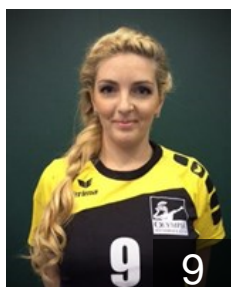

FRA

Bourkab Linda

Position: Back
Place of birth: Cannes
Date of birth: 08.12.1989
Height: 170 cm

ROU

Ciubotaru Diana Claudia

Position: Wing
Place of birth: Targu-Neamt
Date of birth: 02.04.1989
Height: 168 cm

POL

Darmaszek Malgorzata

Position: Back
Place of birth: Kutno
Date of birth: 11.11.1989
Height: 173 cm

ROU

Draghici Doris Iuliana

Position: Back
Place of birth: Brasov
Date of birth: 05.08.1989
Height: 169 cm