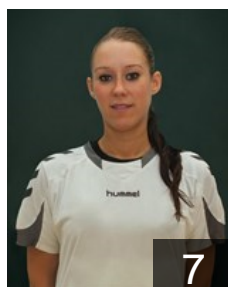

FRA

Bourkab Linda

Position: Back
Place of birth: Cannes
Date of birth: 08.12.1989
Height: 170 cm

ROU

Ciubotaru Diana Claudia

Position: Wing
Place of birth: Targu-Neamt
Date of birth: 02.04.1989
Height: 168 cm

POL

Darmaszek Malgorzata

Position: Back
Place of birth: Kutno
Date of birth: 11.11.1989
Height: 173 cm

ROU

Draghici Doris Iuliana

Position: Back
Place of birth: Brasov
Date of birth: 05.08.1989
Height: 169 cm

HUN

Ekler Klaudia

Position: Wing
Place of birth: Zalaegerszeg
Date of birth: 22.01.1987
Height: 168 cm

SWE

Ekstrand Frida

Position:
Place of birth: Huddinge
Date of birth: 21.02.1994
Height: 167 cm

SWE

Farhan Sabrina

Position:
Place of birth: Bealbek
Date of birth: 01.01.1990
Height: 173 cm

MLT

Friggieri Mathilde

Position: Wing
Place of birth: Pieta
Date of birth: 19.03.1989
Height: 159 cm

GBR

Knott Annaleigh

Position: Wing
Place of birth: Warrington
Date of birth: 07.03.1994
Height: 170 cm