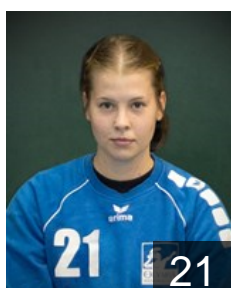

POL

Darmaszek Malgorzata

Position: Back
Place of birth: Kutno
Date of birth: 11.11.1989
Height: 173 cm

ROU

Draghici Doris Iuliana

Position: Back
Place of birth: Brasov
Date of birth: 05.08.1989
Height: 169 cm

HUN

Ekler Klaudia

Position: Wing
Place of birth: Zalaegerszeg
Date of birth: 22.01.1987
Height: 168 cm

SWE

Ekstrand Frida

Position:
Place of birth: Huddinge
Date of birth: 21.02.1994
Height: 167 cm

SWE

Farhan Sabrina

Position:
Place of birth: Bealbek
Date of birth: 01.01.1990
Height: 173 cm

MLT

Friggieri Mathilde

Position: Wing
Place of birth: Pieta
Date of birth: 19.03.1989
Height: 159 cm

GBR

Knott Annaleigh

Position: Wing
Place of birth: Warrington
Date of birth: 07.03.1994
Height: 170 cm