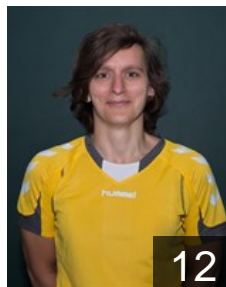

FRA

Lejeune Marie-Jeanne

Position: Back
Place of birth: Abbeville
Date of birth: 16.01.1992
Height: 171 cm

BRA

Machado Grasso Camila

Position: Line Player
Place of birth: Sao Paulo
Date of birth: 18.05.1985
Height: 178 cm

CLUB COMPETITIONS - DELEGATION LIST

Women's European Cup - EHF Cup 2014/15

 GBR Olympia HC - Players

 ROU

Mirghis Mihaela Roxana

Position: Back
Place of birth: Zalau
Date of birth: 01.02.1986
Height: 170 cm

 CZE

Mlcochova Petra

Position:
Place of birth: Hodonin
Date of birth: 11.07.1978
Height: 168 cm

 ROU

Rosu Andrea Georgiana

Position: Wing
Place of birth: Buzau
Date of birth: 03.05.1987
Height: 160 cm

 ROU

Surubaru Diana Andreea