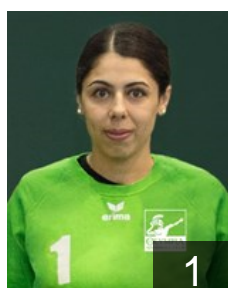

POL

Darmaszek Malgorzata

Position: Back
Place of birth: Kutno
Date of birth: 11.11.1989
Height: 173 cm

ROU

Draghici Doris Iuliana

Position: Back
Place of birth: Brasov
Date of birth: 05.08.1989
Height: 169 cm

HUN

Ekler Klaudia

Position: Wing
Place of birth: Zalaegerszeg
Date of birth: 22.01.1987
Height: 168 cm

SWE

Ekstrand Frida

Position:
Place of birth: Huddinge
Date of birth: 21.02.1994
Height: 167 cm

SWE

Farhan Sabrina

Position:
Place of birth: Bealbek
Date of birth: 01.01.1990
Height: 173 cm

MLT

Friggieri Mathilde

Position: Wing
Place of birth: Pieta
Date of birth: 19.03.1989
Height: 159 cm

GBR

Knott Annaleigh

Position: Wing
Place of birth: Warrington
Date of birth: 07.03.1994
Height: 170 cm

FRA

Lejeune Marie-Jeanne

Position: Back
Place of birth: Abbeville
Date of birth: 16.01.1992
Height: 171 cm

BRA

Machado Grasso Camila

Position: Line Player
Place of birth: Sao Paulo
Date of birth: 18.05.1985
Height: 178 cm