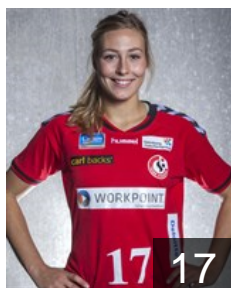

CLUB COMPETITIONS - DELEGATION LIST

Women's European Cup - EHF Cup 2014/15

 DEN Team Esbjerg - Players

 SWE

Ahlm Johanna Marie Helene

Position: Centre Back
Place of birth: Härlanda
Date of birth: 03.10.1987
Height: 175 cm

 DEN

Andersen Bente Hojmark

Position: Goalkeeper
Place of birth: Herning
Date of birth: 22.05.1981
Height: 178 cm

 DEN

Baunsgaard Emily

Position: Left Back
Place of birth: Slagelse
Date of birth: 09.11.1994
Height: 175 cm

 DEN

Bech Nina

Position: Right Wing
Place of birth: Esbjerg
Date of birth: 23.09.1994
Height: 163 cm

 DEN

Forslund Susanne Kastrup

Position: Left Wing
Place of birth: Luxembourg
Date of birth: 24.06.1983
Height: 173 cm

 DEN

Grigel Lotte

Position: Centre Back
Place of birth: Esbjerg
Date of birth: 05.04.1991
Height: 165 cm

 DEN

Hansen Sofie Svarrer

Position: Goalkeeper
Place of birth: Esbjerg
Date of birth: 21.03.1995
Height: 180 cm