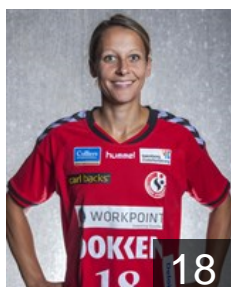

CLUB COMPETITIONS - DELEGATION LIST

Women's European Cup - EHF Cup 2014/15

 DEN Team Esbjerg - Players

 SWE

Ahlm Johanna Marie Helene

Position: Centre Back
Place of birth: Härlanda
Date of birth: 03.10.1987
Height: 175 cm

 DEN

Andersen Bente Hojmark

Position: Goalkeeper
Place of birth: Herning
Date of birth: 22.05.1981
Height: 178 cm

 DEN

Baunsgaard Emily

Position: Left Back
Place of birth: Slagelse
Date of birth: 09.11.1994
Height: 175 cm

 DEN

Bech Nina

Position: Right Wing
Place of birth: Esbjerg
Date of birth: 23.09.1994
Height: 163 cm

 DEN

Forslund Susanne Kastrup

Position: Left Wing
Place of birth: Luxembourg
Date of birth: 24.06.1983
Height: 173 cm

 DEN

Grigel Lotte

Position: Centre Back
Place of birth: Esbjerg
Date of birth: 05.04.1991
Height: 165 cm

 DEN

Hansen Sofie Svarrer

Position: Goalkeeper
Place of birth: Esbjerg
Date of birth: 21.03.1995
Height: 180 cm