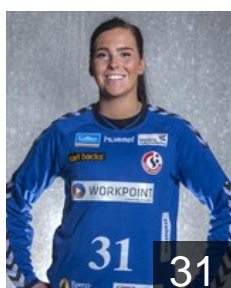

 DEN

Andersen Bente Hojmark

Position: Goalkeeper
Place of birth: Herning
Date of birth: 22.05.1981
Height: 178 cm

 DEN

Baunsgaard Emily

Position: Left Back
Place of birth: Slagelse
Date of birth: 09.11.1994
Height: 175 cm

 DEN

Bech Nina

Position: Right Wing
Place of birth: Esbjerg
Date of birth: 23.09.1994
Height: 163 cm

 DEN

Forslund Susanne Kastrup

Position: Left Wing
Place of birth: Luxembourg
Date of birth: 24.06.1983
Height: 173 cm

 DEN

Grigel Lotte

Position: Centre Back
Place of birth: Esbjerg
Date of birth: 05.04.1991
Height: 165 cm

 DEN

Hansen Sofie Svarrer

Position: Goalkeeper
Place of birth: Esbjerg
Date of birth: 21.03.1995
Height: 180 cm

 DEN

Harbo Emily

Position: Right Wing
Place of birth: Esbjerg
Date of birth: 16.06.1995
Height: 167 cm

 NOR

Karlsson Ida Björndalen

Position: Right Back
Place of birth: Sarpsborg
Date of birth: 06.05.1983
Height: 178 cm