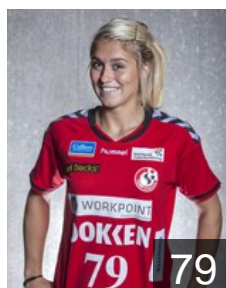

 DEN

Grigel Lotte

Position: Centre Back
Place of birth: Esbjerg
Date of birth: 05.04.1991
Height: 165 cm

 DEN

Hansen Sofie Svarrer

Position: Goalkeeper
Place of birth: Esbjerg
Date of birth: 21.03.1995
Height: 180 cm

 DEN

Krogsgaard Rikke Sandfeld

Position: Line Player
Place of birth: Esbjerg
Date of birth: 22.03.1994
Height: 178 cm

 DEN

Kviesgaard Maibritt

Position: Right Wing
Place of birth: Århus
Date of birth: 15.05.1986
Height: 171 cm

 DEN

Madsen Susanne Astrup

Position: Left Back
Place of birth: Allerød
Date of birth: 13.07.1991
Height: 180 cm

CLUB COMPETITIONS - DELEGATION LIST

Women's European Cup - EHF Cup 2014/15

 DEN Team Esbjerg - Players

 DEN

Nielsen Stine Bodholt

Position: Line Player
Place of birth: Aabenraa
Date of birth: 08.11.1989
Height: 176 cm

 NED

Polman Estavana

Position: Left Back
Place of birth: Arnhem
Date of birth: 05.08.1992
Height: 173 cm