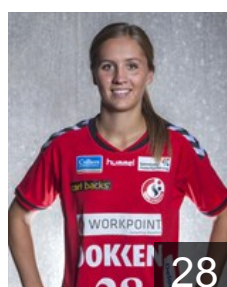

 DEN

Bech Nina

Position: Right Wing
Place of birth: Esbjerg
Date of birth: 23.09.1994
Height: 163 cm

 DEN

Forslund Susanne Kastrup

Position: Left Wing
Place of birth: Luxembourg
Date of birth: 24.06.1983
Height: 173 cm

 DEN

Grigel Lotte

Position: Centre Back
Place of birth: Esbjerg
Date of birth: 05.04.1991
Height: 165 cm

 DEN

Hansen Sofie Svarrer

Position: Goalkeeper
Place of birth: Esbjerg
Date of birth: 21.03.1995
Height: 180 cm

 DEN

Harbo Emily

Position: Right Wing
Place of birth: Esbjerg
Date of birth: 16.06.1995
Height: 167 cm

 NOR

Karlsson Ida Björndalen

Position: Right Back
Place of birth: Sarpsborg
Date of birth: 06.05.1983
Height: 178 cm

 DEN

Krogsgaard Rikke Sandfeld

Position: Line Player
Place of birth: Esbjerg
Date of birth: 22.03.1994
Height: 178 cm

 DEN

Kviesgaard Maibritt

Position: Right Wing
Place of birth: Århus
Date of birth: 15.05.1986
Height: 171 cm