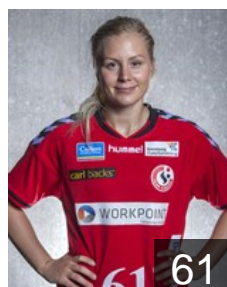

 DEN

Andersen Bente Hojmark

Position: Goalkeeper
Place of birth: Herning
Date of birth: 22.05.1981
Height: 178 cm

 DEN

Baunsgaard Emily

Position: Left Back
Place of birth: Slagelse
Date of birth: 09.11.1994
Height: 175 cm

 DEN

Bech Nina

Position: Right Wing
Place of birth: Esbjerg
Date of birth: 23.09.1994
Height: 163 cm

 DEN

Forslund Susanne Kastrup

Position: Left Wing
Place of birth: Luxembourg
Date of birth: 24.06.1983
Height: 173 cm

 DEN

Grigel Lotte

Position: Centre Back
Place of birth: Esbjerg
Date of birth: 05.04.1991
Height: 165 cm

 DEN

Hansen Sofie Svarrer

Position: Goalkeeper
Place of birth: Esbjerg
Date of birth: 21.03.1995
Height: 180 cm

 DEN

Harbo Emily

Position: Right Wing
Place of birth: Esbjerg
Date of birth: 16.06.1995
Height: 167 cm

 NOR

Karlsson Ida Björndalen

Position: Right Back
Place of birth: Sarpsborg
Date of birth: 06.05.1983
Height: 178 cm