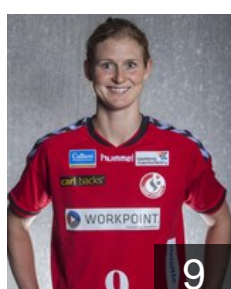

 NOR

Sando Emli Stang

Position: Goalkeeper
Place of birth: Tønsberg
Date of birth: 08.03.1989
Height: 180 cm

 DEN

Seest Tove Elise

Position: Right Wing
Place of birth: Tørring-Uldum
Date of birth: 28.03.1984
Height: 179 cm

 NED

Van der Heijden Laura

Position: Right Back
Place of birth: Amersfoort
Date of birth: 27.06.1990
Height: 173 cm

 DEN

Vestergaard Maria Mose

Position: Left Wing
Place of birth: Esbjerg
Date of birth: 21.05.1995
Height: 174 cm

 DEN

Zachariassen Rikke Riber

Position: Line Player
Place of birth: Nørre-Rangstrup
Date of birth: 01.07.1984
Height: 187 cm

Left Club

 NOR

Grimsbø Kari Aalvik

Position: Goalkeeper
Place of birth: Bergen
Date of birth: 04.01.1985
Height: 180 cm