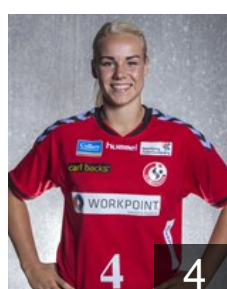

 DEN

Grigel Lotte

Position: Centre Back
Place of birth: Esbjerg
Date of birth: 05.04.1991
Height: 165 cm

 DEN

Hansen Sofie Svarrer

Position: Goalkeeper
Place of birth: Esbjerg
Date of birth: 21.03.1995
Height: 180 cm

 DEN

Harbo Emily

Position: Right Wing
Place of birth: Esbjerg
Date of birth: 16.06.1995
Height: 167 cm

 NOR

Karlsson Ida Björndalen

Position: Right Back
Place of birth: Sarpsborg
Date of birth: 06.05.1983
Height: 178 cm

 DEN

Krogsgaard Rikke Sandfeld

Position: Line Player
Place of birth: Esbjerg
Date of birth: 22.03.1994
Height: 178 cm

 DEN

Kviesgaard Maibritt

Position: Right Wing
Place of birth: Århus
Date of birth: 15.05.1986
Height: 171 cm

 DEN

Madsen Susanne Astrup

Position: Left Back
Place of birth: Allerød
Date of birth: 13.07.1991
Height: 180 cm

CLUB COMPETITIONS - DELEGATION LIST

Women's European Cup - EHF Cup 2014/15

 DEN Team Esbjerg - Players