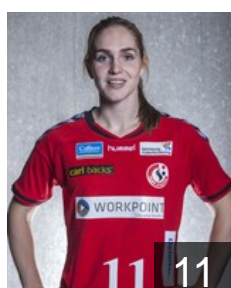

 DEN

Nielsen Stine Bodholt

Position: Line Player
Place of birth: Aabenraa
Date of birth: 08.11.1989
Height: 176 cm

 NED

Polman Estavana

Position: Left Back
Place of birth: Arnhem
Date of birth: 05.08.1992
Height: 173 cm

 NOR

Sando Emli Stang

Position: Goalkeeper
Place of birth: Tønsberg
Date of birth: 08.03.1989
Height: 180 cm

 DEN

Seest Tove Elise

Position: Right Wing
Place of birth: Tørring-Uldum
Date of birth: 28.03.1984
Height: 179 cm

 NED

Van der Heijden Laura

Position: Right Back
Place of birth: Amersfoort
Date of birth: 27.06.1990
Height: 173 cm

 DEN

Vestergaard Maria Mose

Position: Left Wing
Place of birth: Esbjerg
Date of birth: 21.05.1995
Height: 174 cm

 DEN

Zachariassen Rikke Riber

Position: Line Player
Place of birth: Nørre-Rangstrup
Date of birth: 01.07.1984
Height: 187 cm

Left Club

 NOR

Grimsbø Kari Aalvik

Position: Goalkeeper
Place of birth: Bergen
Date of birth: 04.01.1985
Height: 180 cm