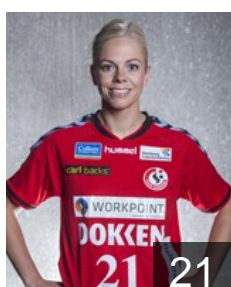

 DEN

Bech Nina

Position: Right Wing
Place of birth: Esbjerg
Date of birth: 23.09.1994
Height: 163 cm

 DEN

Forslund Susanne Kastrup

Position: Left Wing
Place of birth: Luxembourg
Date of birth: 24.06.1983
Height: 173 cm

 DEN

Grigel Lotte

Position: Centre Back
Place of birth: Esbjerg
Date of birth: 05.04.1991
Height: 165 cm

 DEN

Hansen Sofie Svarrer

Position: Goalkeeper
Place of birth: Esbjerg
Date of birth: 21.03.1995
Height: 180 cm

 DEN

Harbo Emily

Position: Right Wing
Place of birth: Esbjerg
Date of birth: 16.06.1995
Height: 167 cm

 NOR

Karlsson Ida Björndalen

Position: Right Back
Place of birth: Sarpsborg
Date of birth: 06.05.1983
Height: 178 cm

 DEN

Krogsgaard Rikke Sandfeld

Position: Line Player
Place of birth: Esbjerg
Date of birth: 22.03.1994
Height: 178 cm

 DEN

Kviesgaard Maibritt

Position: Right Wing
Place of birth: Århus
Date of birth: 15.05.1986
Height: 171 cm