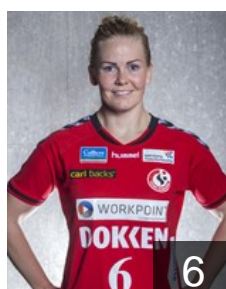

 DEN

Krogsgaard Rikke Sandfeld

Position: Line Player
Place of birth: Esbjerg
Date of birth: 22.03.1994
Height: 178 cm

 DEN

Kviesgaard Maibritt

Position: Right Wing
Place of birth: Århus
Date of birth: 15.05.1986
Height: 171 cm

 DEN

Madsen Susanne Astrup

Position: Left Back
Place of birth: Allerød
Date of birth: 13.07.1991
Height: 180 cm

CLUB COMPETITIONS - DELEGATION LIST

Women's European Cup - EHF Cup 2014/15

 DEN Team Esbjerg - Players

 DEN

Nielsen Stine Bodholt

Position: Line Player
Place of birth: Aabenraa
Date of birth: 08.11.1989
Height: 176 cm

 NED

Polman Estavana

Position: Left Back
Place of birth: Arnhem
Date of birth: 05.08.1992
Height: 173 cm

 NOR

Sando Emli Stang

Position: Goalkeeper
Place of birth: Tønsberg
Date of birth: 08.03.1989
Height: 180 cm

 DEN

Seest Tove Elise

Position: Right Wing
Place of birth: Tørring-Uldum
Date of birth: 28.03.1984
Height: 179 cm