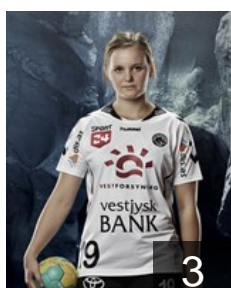

DEN

Hald Sara Trier

Position: Line Player
Place of birth: Holstebro
Date of birth: 04.06.1996
Height: 174 cm