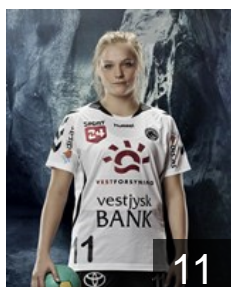

DEN
Pedersen Lærke Nolsoe
Position: Left Wing
Place of birth: Holstebro
Date of birth: 19.02.1996
Height: 164 cm