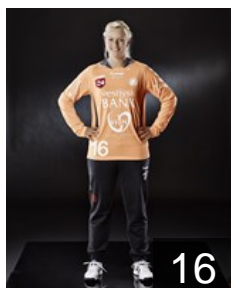

CLUB COMPETITIONS - DELEGATION LIST

Women's European Cup - EHF Cup 2014/15

 DEN TTH Holstebro - Players

 DEN

Andersen Stine

Position: Right Wing
Place of birth: Odense
Date of birth: 25.03.1993
Height: 165 cm

 SWE

Blohm Linn

Position: Line Player
Place of birth: Stockholm
Date of birth: 20.05.1992
Height: 180 cm

 DEN

Dahl Henriette

Position:
Place of birth: Holstebro
Date of birth: 19.03.1985
Height: 180 cm

 DEN

Dragojevic Daniella

Position: Line Player
Place of birth: Hvidovre
Date of birth: 29.03.1989
Height: 173 cm

 DEN

Due Louise Bager

Position:
Place of birth: Viborg
Date of birth: 23.04.1982
Height: 183 cm

 SWE