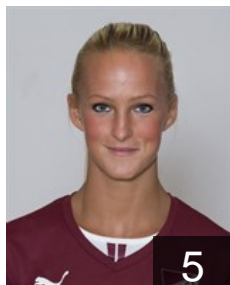

CLUB COMPETITIONS - DELEGATION LIST

Women's European Cup - EHF Cup 2014/15

SWE Lugi - Players

SWE

Tellenmark Vanessa

Position: Wing
Place of birth: Lund
Date of birth: 12.05.1992
Height: 174 cm