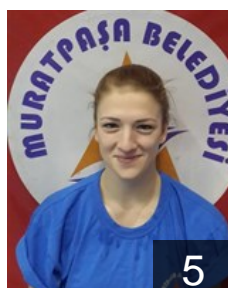

23

TUR

Günes Halise

Position: Left Back
Place of birth: MARDIN
Date of birth: 15.06.1996
Height: 175 cm

6

TUR

Hosgör Diqdem

Position: Left Back
Place of birth: Antalya
Date of birth: 02.10.1991
Height: 180 cm

10

TUR

Imamoglu Öcal Sevilay

Position:
Place of birth: Lüleburgaz
Date of birth: 07.10.1984
Height: 176 cm

1

TUR

Keziban Kabak

Position: Right Back
Place of birth: MARDIN
Date of birth: 16.02.1996
Height: 174 cm

41

TUR

Köselir Irem

Position: Line Player
Place of birth: antalya
Date of birth: 14.05.1996
Height: -

5

TUR

Koloman Ferah

Position:
Place of birth: ANTALYA
Date of birth: 24.04.1997
Height: 165 cm