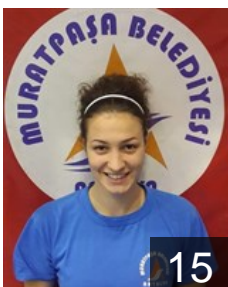

CRO

Pavic Martina

Position: Line Player
Place of birth: zagreb
Date of birth: 27.10.1988
Height: 178 cm

TUR

Sagdic Esin

Position: Right Wing
Place of birth: Izmir
Date of birth: 11.01.1988
Height: 168 cm

TUR

Sahin Duygu Sara

Position: Line Player
Place of birth: ANTALYA
Date of birth: 06.04.1997
Height: 175 cm

TUR

Uzunlar Fetane

Position: Left Wing
Place of birth: antalya
Date of birth: 17.06.1996
Height: -

SRB

Vuckovic Tanja

Position: Back
Place of birth: Sombor
Date of birth: 22.06.1981
Height: 178 cm

Left Club

MKD

Despodovska Zorica

Position: Left Back
Place of birth: Skopje
Date of birth: 20.12.1991
Height: 181 cm