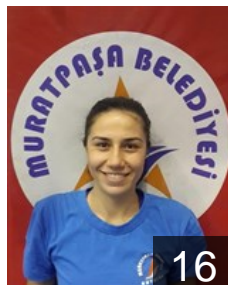

CLUB COMPETITIONS - DELEGATION LIST

Women's European Cup - EHF Cup 2014/15

WOMEN'S

TUR Muratpaşa Belediyesi SK - Players

TUR

Akgün Nur Ceren

Position: Left Wing
Place of birth: Antalya
Date of birth: 20.06.1992
Height: 179 cm

14

TUR

Ay Fatma

Position:
Place of birth: Afyon Karahisar
Date of birth: 01.05.1992
Height: 175 cm

16

TUR

Ayaz Buse

Position: Left Wing
Place of birth: ANTALYA
Date of birth: 29.07.1996
Height: -