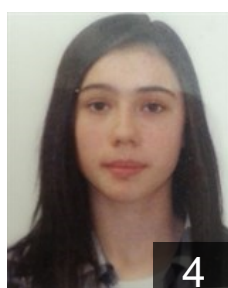

 ROU

**Mazarean Ana Maria**

Position:  
Place of birth: Iasi  
Date of birth: 04.02.1993  
Height: 180 cm

 ROU

**Paraschiv Magdalena Elena**

Position: Right Wing  
Place of birth: Buzau  
Date of birth: 11.08.1982  
Height: 167 cm

 ROU

**Petrus Raluca Maria**

Position: Left Back  
Place of birth: Cluj Napoca  
Date of birth: 26.12.1998  
Height: -

 ROU

**Popa Laura Petruta**

Position: Right Back  
Place of birth: Slatina  
Date of birth: 29.06.1994  
Height: -

 ROU

**Severin Alexandra**

Position: Left Back  
Place of birth: Cluj  
Date of birth: 30.03.1998  
Height: 176 cm

 ROU

**Tetean Andreea Lucretia**

Position:  
Place of birth: Bistrita  
Date of birth: 25.02.1989  
Height: 171 cm