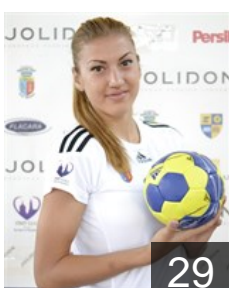

# CLUB COMPETITIONS - DELEGATION LIST

Women's European Cup - Cup Winners' Cup 2014/15

 ROU U Alexandrion Cluj - Players

 ROU

**Lup Alexandra**

Position:  
Place of birth: Bistrita  
Date of birth: 01.06.1994  
Height: 183 cm

 ROU

**Mazarean Ana Maria**

Position:  
Place of birth: Iasi  
Date of birth: 04.02.1993  
Height: 180 cm

 ROU

**Paraschiv Magdalena Elena**

Position: Right Wing  
Place of birth: Buzau  
Date of birth: 11.08.1982  
Height: 167 cm

 ROU

**Petrus Raluca Maria**

Position: Left Back  
Place of birth: Cluj Napoca  
Date of birth: 26.12.1998  
Height: -

 ROU

**Popa Laura Petruta**

Position: Right Back  
Place of birth: Slatina  
Date of birth: 29.06.1994  
Height: -

 ROU

**Severin Alexandra**

Position: Left Back  
Place of birth: Cluj  
Date of birth: 30.03.1998  
Height: 176 cm

 ROU

**Tetean Andreea Lucretia**

Position:  
Place of birth: Bistrita  
Date of birth: 25.02.1989  
Height: 171 cm