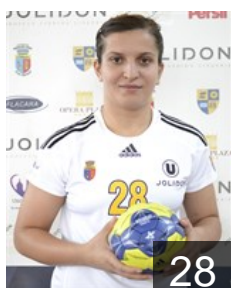

ROU
Cirjan Roxana
Position: Line Player
Place of birth: Timisoara
Date of birth: 28.09.1994
Height: 173 cm