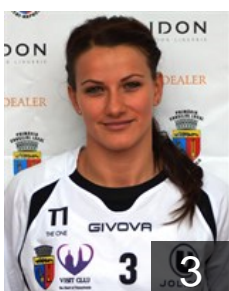

# CLUB COMPETITIONS - DELEGATION LIST

Women's European Cup - Cup Winners' Cup 2014/15

 ROU U Alexandrion Cluj - Players

 ROU

**Lup Alexandra**

Position:  
Place of birth: Bistrita  
Date of birth: 01.06.1994  
Height: 183 cm

 ROU

**Mazarean Ana Maria**

Position:  
Place of birth: Iasi  
Date of birth: 04.02.1993  
Height: 180 cm

 ROU

**Paraschiv Magdalena Elena**

Position: Right Wing  
Place of birth: Buzau  
Date of birth: 11.08.1982  
Height: 167 cm