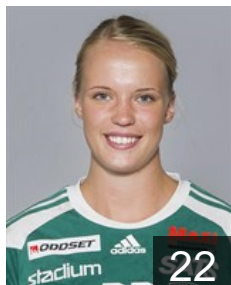

CLUB COMPETITIONS - DELEGATION LIST

Women's European Cup - Cup Winners' Cup 2014/15

 SWE Skuru IK - Players

 SWE

Ahlen Hanna

Position: Left Back
Place of birth: Västerås
Date of birth: 18.02.1994
Height: 180 cm

 SWE

Bengtsson Isabella

Position: Right Back
Place of birth: Lidingö
Date of birth: 15.06.1995
Height: 193 cm

 SWE

Claeson Linnea

Position: Left Back
Place of birth: Norrköping
Date of birth: 31.01.1992
Height: 179 cm

 SWE

Daglund Hanna Karin

Position:
Place of birth: Västerås
Date of birth: 03.04.1994
Height: 178 cm

 SWE

Fernandez Milsson Nathalie

Position:
Place of birth: Lindesberg
Date of birth: 18.02.1995
Height: 69 cm