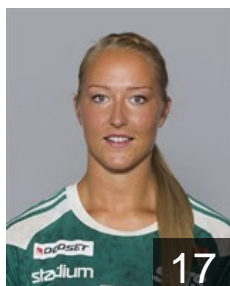

 SWE

Norrbom Bodil

Position:
Place of birth: Stockholm
Date of birth: 22.01.1979
Height: 174 cm

 SWE

Östlund Madeleine

Position: Line Player
Place of birth: Nacka
Date of birth: 03.12.1992
Height: 175 cm

 SWE

Owe Hedvig

Position:
Place of birth: Nacka
Date of birth: 12.08.1990
Height: 172 cm

CLUB COMPETITIONS - DELEGATION LIST

Women's European Cup - Cup Winners' Cup 2014/15

 SWE Skuru IK - Players

 SWE

Parling Julia

Position:
Place of birth: Stockholm
Date of birth: 22.01.1991
Height: 174 cm

 SWE

Rutqvist Agnes

Position: Left Back
Place of birth: Åkersberga
Date of birth: 27.05.1992
Height: 178 cm

 SWE

Södren Jenny

Position: Line Player
Place of birth: Norrtälje
Date of birth: 23.08.1994
Height: 181 cm