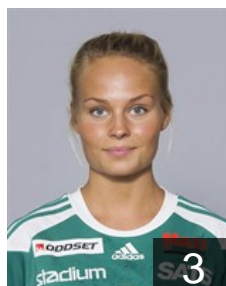

 SWE

Norrbom Bodil

Position:
Place of birth: Stockholm
Date of birth: 22.01.1979
Height: 174 cm

 SWE

Östlund Madeleine

Position: Line Player
Place of birth: Nacka
Date of birth: 03.12.1992
Height: 175 cm

 SWE

Owe Hedvig

Position:
Place of birth: Nacka
Date of birth: 12.08.1990
Height: 172 cm

CLUB COMPETITIONS - DELEGATION LIST

Women's European Cup - Cup Winners' Cup 2014/15

 SWE Skuru IK - Players

 SWE

Parling Julia

Position:
Place of birth: Stockholm
Date of birth: 22.01.1991
Height: 174 cm

 SWE

Rutqvist Agnes

Position: Left Back
Place of birth: Åkersberga
Date of birth: 27.05.1992
Height: 178 cm

 SWE

Södren Jenny

Position: Line Player
Place of birth: Norrtälje
Date of birth: 23.08.1994
Height: 181 cm

 SWE

Stolperud Sanna

Position:
Place of birth: Stockholm
Date of birth: 19.10.1993
Height: 173 cm

 SWE

Strömberg Carin

Position:
Place of birth: Stockholm
Date of birth: 10.07.1993
Height: 184 cm

 SWE

Wrede Sandra