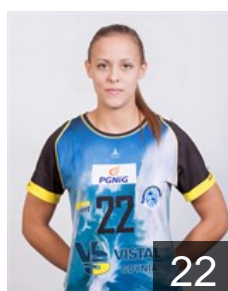

CLUB COMPETITIONS - DELEGATION LIST

Women's European Cup - Cup Winners' Cup 2014/15

 POL Vistal Gdynia - Players

 POL
Dorsz Aleksandra
Position: Line Player
Place of birth: Gdynia
Date of birth: 17.10.1995
Height: 170 cm

 POL
Galinska Emilia
Position:
Place of birth: LUKOW
Date of birth: 26.12.1992
Height: 175 cm

 POL
Gapska Malgorzata
Position:
Place of birth: GDANSK
Date of birth: 03.09.1983
Height: 176 cm

 POL
Gutkowska Kinga
Position:
Place of birth: Kwidzyn
Date of birth: 14.06.1995
Height: 165 cm

 POL
Janiszewska Katarzyna
Position: Right Wing
Place of birth: SZTUM
Date of birth: 26.10.1995
Height: 166 cm

 POL
Klusewicz Sonia
Position: Left Back
Place of birth: GDYNIA
Date of birth: 03.08.1995
Height: 176 cm