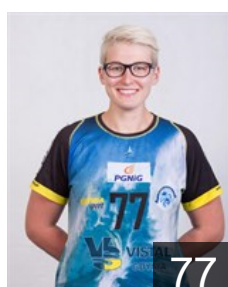

POL
Kulwinska Patrycja
Position: Line Player
Place of birth: Gdansk
Date of birth: 31.03.1989
Height: 176 cm