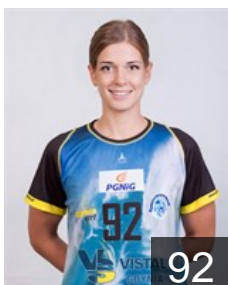

Left Club

POL

Andrzejewska Ewa

Position: Right Back
Place of birth: Gdansk
Date of birth: 18.01.1992
Height: 183 cm

Left Club on 04.01.2015