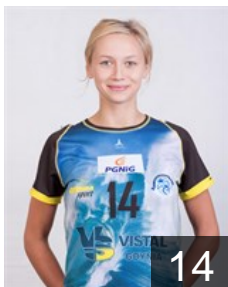

 POL
Kozłowska Joanna
Position: Left Back
Place of birth: SZTUM
Date of birth: 19.01.1995
Height: 183 cm

 POL
Kulwinska Patrycja
Position: Line Player
Place of birth: Gdansk
Date of birth: 31.03.1989
Height: 176 cm

 POL
Labuda Aneta
Position: Right Wing
Place of birth: Zary
Date of birth: 07.01.1995
Height: 160 cm

 POL
Niedzwiedz Iwona Malgorzata
Position: Left Back
Place of birth: Nowy Sacz
Date of birth: 22.07.1979
Height: 177 cm

CLUB COMPETITIONS - DELEGATION LIST

Women's European Cup - Cup Winners' Cup 2014/15

 POL Vistal Gdynia - Players

 POL

Pawlowska Magdalena

Position: Left Wing
Place of birth: GDYNIA
Date of birth: 22.04.1992
Height: 178 cm

 POL

Stanulewicz Magdalena

Position: Left Wing
Place of birth: Gdansk
Date of birth: 17.09.1992
Height: 162 cm

 POL

Zych Aleksandra

Position: Right Back
Place of birth: Walbrzych
Date of birth: 28.07.1993
Height: 182 cm