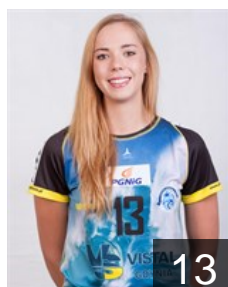

 POL
Galinska Emilia
Position:
Place of birth: LUKOW
Date of birth: 26.12.1992
Height: 175 cm

 POL
Gapska Malgorzata
Position:
Place of birth: GDANSK
Date of birth: 03.09.1983
Height: 176 cm

 POL
Gutkowska Kinga
Position:
Place of birth: Kwidzyn
Date of birth: 14.06.1995
Height: 165 cm

 POL
Janiszewska Katarzyna
Position: Right Wing
Place of birth: SZTUM
Date of birth: 26.10.1995
Height: 166 cm

 POL
Klusewicz Sonia
Position: Left Back
Place of birth: GDYNIA
Date of birth: 03.08.1995
Height: 176 cm