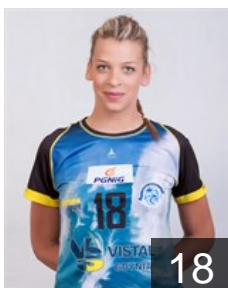

 POL
Labuda Aneta
Position: Right Wing
Place of birth: Zary
Date of birth: 07.01.1995
Height: 160 cm

 POL
Niedzwiedz Iwona Malgorzata
Position: Left Back
Place of birth: Nowy Sacz
Date of birth: 22.07.1979
Height: 177 cm

CLUB COMPETITIONS - DELEGATION LIST

Women's European Cup - Cup Winners' Cup 2014/15

 POL Vistal Gdynia - Players

 POL

Pawlowska Magdalena

Position: Left Wing
Place of birth: GDYNIA
Date of birth: 22.04.1992
Height: 178 cm

 POL

Stanulewicz Magdalena

Position: Left Wing
Place of birth: Gdansk
Date of birth: 17.09.1992
Height: 162 cm

 POL

Zych Aleksandra

Position: Right Back
Place of birth: Walbrzych
Date of birth: 28.07.1993
Height: 182 cm