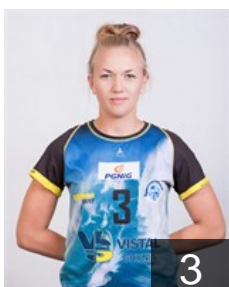

CLUB COMPETITIONS - DELEGATION LIST

Women's European Cup - Cup Winners' Cup 2014/15

 POL Vistal Gdynia - Players

 POL
Dorsz Aleksandra
Position: Line Player
Place of birth: Gdynia
Date of birth: 17.10.1995
Height: 170 cm

 POL
Galinska Emilia
Position:
Place of birth: LUKOW
Date of birth: 26.12.1992
Height: 175 cm

 POL
Gapska Malgorzata
Position:
Place of birth: GDANSK
Date of birth: 03.09.1983
Height: 176 cm

 POL
Gutkowska Kinga
Position:
Place of birth: Kwidzyn
Date of birth: 14.06.1995
Height: 165 cm