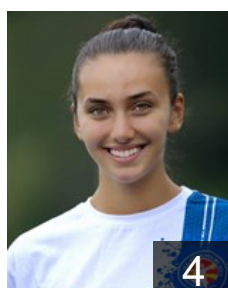

MKD
Karanfilovska Maja
Position: Left Back
Place of birth: Bitola
Date of birth: 01.05.1996
Height: -

4