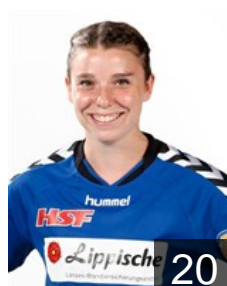

Stolle Alicia

Position: Right Back
Place of birth: Ahlen
Date of birth: 17.06.1996
Height: -

 GER

Wahle Lea Kim

Position: Back
Place of birth: Hamburg
Date of birth: 22.06.1994
Height: 178 cm

Left Club

 SUI

Frey Noelle

Position: Line Player
Place of birth: Aarau
Date of birth: 16.01.1992
Height: 174 cm

Left Club on 15.06.2015

 BEL

Racz Maureen

Position: Right Wing
Place of birth: Oupeye
Date of birth: 02.05.1996
Height: 162 cm