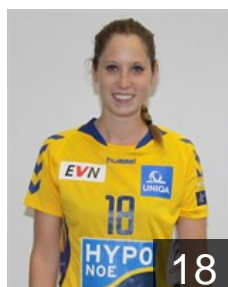

 AUT

Belik Christina

Position: Left Wing
Place of birth: Wien
Date of birth: 30.04.1994
Height: 168 cm

 AUT

Budecevic Marina

Position: Right Back
Place of birth: Sremska
Date of birth: 25.11.1982
Height: 177 cm

 BRA

Costa Mariana

Position: Right Wing
Place of birth: Sao Paulo/SP
Date of birth: 14.10.1992
Height: 170 cm

 AUT

Dedic Mirela

Position: Left Wing
Place of birth: Bruck an der Mur
Date of birth: 15.12.1991
Height: 169 cm

 AUT

Doppler Katharina

Position: Right Wing
Place of birth:
Date of birth: 10.12.1990
Height: 168 cm

 BRA

Gomes da Rocha Francielle

Position:
Place of birth: Alemanara
Date of birth: 10.06.1992
Height: 166 cm