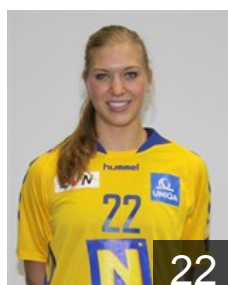

 BRA

Costa Mariana

Position: Right Wing
Place of birth: Sao Paulo/SP
Date of birth: 14.10.1992
Height: 170 cm

 AUT

Dedic Mirela

Position: Left Wing
Place of birth: Bruck an der Mur
Date of birth: 15.12.1991
Height: 169 cm

 AUT

Doppler Katharina

Position: Right Wing
Place of birth:
Date of birth: 10.12.1990
Height: 168 cm

 BRA

Gomes da Rocha Francielle

Position:
Place of birth: Alemanara
Date of birth: 10.06.1992
Height: 166 cm

 AUT

Goricanec Martina

Position: Right Back
Place of birth: Feldkirch
Date of birth: 19.09.1993
Height: 180 cm

 HUN

Hajgato Anna

Position:
Place of birth: Budapest
Date of birth: 27.04.1992
Height: 170 cm

 AUT

Kaiser Stefanie

Position: Line Player
Place of birth: Wiener Neustadt
Date of birth: 31.10.1992
Height: 181 cm

 HUN

Lerant Vivien

Position:
Place of birth: Siofok
Date of birth: 05.08.1990
Height: 176 cm

 AUT