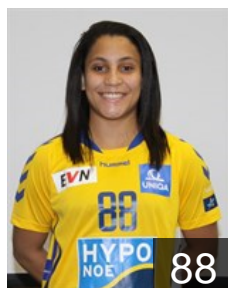

CLUB COMPETITIONS - DELEGATION LIST

Women's European Cup - Cup Winners' Cup 2014/15

AUT Hypo Niederösterreich - Players

 AUT

Acimovic Gorica

Position: Left Back
Place of birth: Banja Luka
Date of birth: 28.02.1985
Height: 186 cm

 AUT

Belik Christina

Position: Left Wing
Place of birth: Wien
Date of birth: 30.04.1994
Height: 168 cm

 AUT

Budecevic Marina

Position: Right Back
Place of birth: Sremska
Date of birth: 25.11.1982
Height: 177 cm

 BRA

Costa Mariana

Position: Right Wing
Place of birth: Sao Paulo/SP
Date of birth: 14.10.1992
Height: 170 cm

 AUT

Dedic Mirela

Position: Left Wing
Place of birth: Bruck an der Mur
Date of birth: 15.12.1991
Height: 169 cm