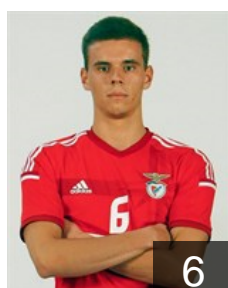

## Costa Figueira Hugo

Position: Goalkeeper  
Place of birth: Montijo  
Date of birth: 04.10.1979  
Height: 191 cm  
Weight: 100 kg

 **POR**

## Costa Jose

Position: Centre Back  
Place of birth: Braga  
Date of birth: 23.03.1984  
Height: 190 cm  
Weight: 95 kg

 **POR**

## Ferreira Miguel

Position: Goalkeeper  
Place of birth: Lisboa  
Date of birth: 20.07.1993  
Height: 188 cm  
Weight: 81 kg

 **POR**

## Ferro Tiago

Position: Left Wing  
Place of birth: Lisboa  
Date of birth: 19.08.1993  
Height: 187 cm  
Weight: 77 kg