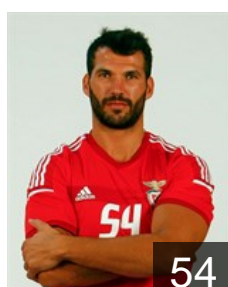

POR

Costa Jose

Position: Centre Back
Place of birth: Braga
Date of birth: 23.03.1984
Height: 190 cm
Weight: 95 kg