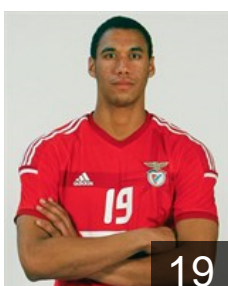

## Pereira Tiago

Position: Line Player  
Place of birth: Guimaraes  
Date of birth: 08.06.1989  
Height: 186 cm  
Weight: 89 kg

 **ESP**

## Pujol Armendariz Albert

Position: Left Back  
Place of birth: BARCELONA  
Date of birth: 15.04.1991  
Height: 195 cm  
Weight: 90 kg

 **POR**

## Ribeiro Goncalo

Position: Line Player  
Place of birth: LISBOA  
Date of birth: 22.02.1997  
Height: 188 cm  
Weight: 85 kg

 **CPV**