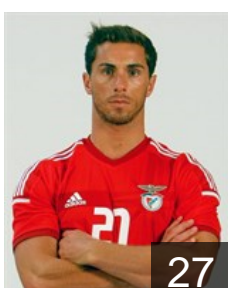

## Fortes Flavio

Position: Right Wing  
Place of birth: ILHA STO ANTÃO  
Date of birth: 20.09.1992  
Height: 194 cm  
Weight: 85 kg

 **POR**

## Moreira Miguel

Position: Goalkeeper  
Place of birth: Lisboa  
Date of birth: 16.03.1992  
Height: 188 cm  
Weight: 93 kg

 **POR**

## Moreno Paulo

Position: Centre Back  
Place of birth: Lisboa  
Date of birth: 08.05.1992  
Height: -  
Weight: -

 **POR**

## Oliveira Andrade Dario

Position: Left Wing  
Place of birth: Braga  
Date of birth: 15.02.1981  
Height: 176 cm  
Weight: 82 kg

 **POR**