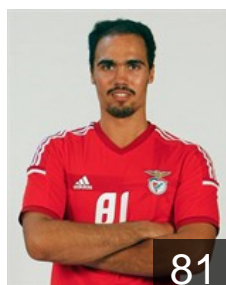

## Ferreira Miguel

Position: Goalkeeper  
Place of birth: Lisboa  
Date of birth: 20.07.1993  
Height: 188 cm  
Weight: 81 kg

 **POR**

## Ferro Tiago

Position: Left Wing  
Place of birth: Lisboa  
Date of birth: 19.08.1993  
Height: 187 cm  
Weight: 77 kg

# CLUB COMPETITIONS - DELEGATION LIST

Men's European Cup - Challenge Cup 2014/15

 **POR** Sport Lisboa e Benfica - Players

 **CPV**

## Fortes Flavio

Position: Right Wing  
Place of birth: ILHA STO ANTÃO  
Date of birth: 20.09.1992  
Height: 194 cm  
Weight: 85 kg

 **POR**