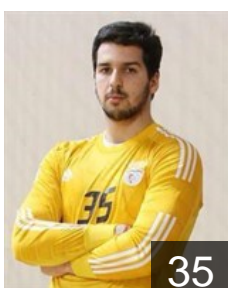

POR

Ferreira Miguel

Position: Goalkeeper
Place of birth: Lisboa
Date of birth: 20.07.1993
Height: 188 cm
Weight: 81 kg