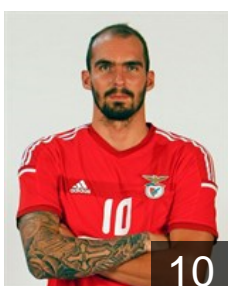

## Moreno Paulo

Position: Centre Back  
Place of birth: Lisboa  
Date of birth: 08.05.1992  
Height: -  
Weight: -

 **POR**

## Oliveira Andrade Dario

Position: Left Wing  
Place of birth: Braga  
Date of birth: 15.02.1981  
Height: 176 cm  
Weight: 82 kg

 **POR**

## Pais Joao

Position: Left Wing  
Place of birth: Lisboa  
Date of birth: 23.06.1988  
Height: 184 cm  
Weight: 77 kg

 **POR**