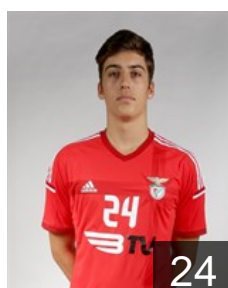

## Areia Antonio

Position: Right Wing  
Place of birth: Lisboa  
Date of birth: 21.06.1990  
Height: 191 cm  
Weight: 91 kg

 **ESP**

## Borragan Fernandez Javier

Position: Right Back  
Place of birth: OVIEDO  
Date of birth: 05.09.1989  
Height: 198 cm  
Weight: 87 kg

 **POR**

## Carneiro Carlos

Position: Line Player  
Place of birth: Guimaraes  
Date of birth: 03.03.1982  
Height: 183 cm  
Weight: 83 kg

 **POR**

## Carvalho Davide

Position: Right Wing  
Place of birth: Lisboa  
Date of birth: 05.08.1994  
Height: 179 cm  
Weight: 76 kg

 **POR**