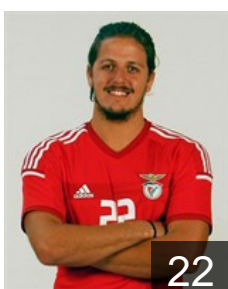

## Alamo Yeste Vicente

Position: Goalkeeper  
Place of birth: Barcelona  
Date of birth: 10.02.1976  
Height: 186 cm  
Weight: 91 kg

 **ESP**

## Antonio Marcos Asier

Position: Centre Back  
Place of birth: Irún  
Date of birth: 10.07.1979  
Height: 202 cm  
Weight: 100 kg

 **POR**

## Areia Antonio

Position: Right Wing  
Place of birth: Lisboa  
Date of birth: 21.06.1990  
Height: 191 cm  
Weight: 91 kg

 **ESP**