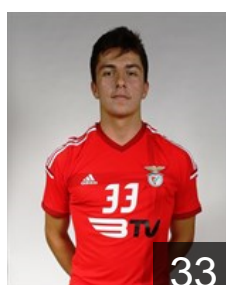

POR

Ribeiro Goncalo

Position: Line Player
Place of birth: LISBOA
Date of birth: 22.02.1997
Height: 188 cm
Weight: 85 kg