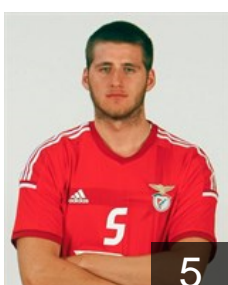

## Oliveira Andrade Dario

Position: Left Wing  
Place of birth: Braga  
Date of birth: 15.02.1981  
Height: 176 cm  
Weight: 82 kg

 **POR**

## Pedroso Claudio

Position: Right Back  
Place of birth: Lisboa  
Date of birth: 14.03.1986  
Height: 198 cm  
Weight: 87 kg

 **POR**

## Pereira Tiago

Position: Line Player  
Place of birth: Guimaraes  
Date of birth: 08.06.1989  
Height: 186 cm  
Weight: 89 kg

 **ESP**