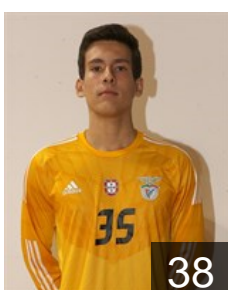

## Alamo Yeste Vicente

Position: Goalkeeper  
Place of birth: Barcelona  
Date of birth: 10.02.1976  
Height: 186 cm  
Weight: 91 kg

 **ESP**

## Antonio Marcos Asier

Position: Centre Back  
Place of birth: Irún  
Date of birth: 10.07.1979  
Height: 202 cm  
Weight: 100 kg

 **POR**

## Areia Antonio

Position: Right Wing  
Place of birth: Lisboa  
Date of birth: 21.06.1990  
Height: 191 cm  
Weight: 91 kg

 **ESP**

## Borragan Fernandez Javier

Position: Right Back  
Place of birth: OVIEDO  
Date of birth: 05.09.1989  
Height: 198 cm  
Weight: 87 kg

 **POR**