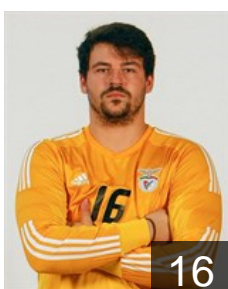

POR

Moreira Miguel

Position: Goalkeeper
Place of birth: Lisboa
Date of birth: 16.03.1992
Height: 188 cm
Weight: 93 kg