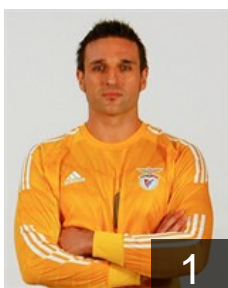

CLUB COMPETITIONS - DELEGATION LIST

Men's European Cup - Challenge Cup 2014/15

POR Sport Lisboa e Benfica - Players

ESP

Alamo Yeste Vicente

Position: Goalkeeper
Place of birth: Barcelona
Date of birth: 10.02.1976
Height: 186 cm
Weight: 91 kg