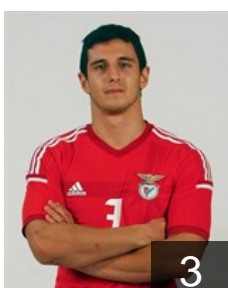

POR

Carvalho Davide

Position: Right Wing
Place of birth: Lisboa
Date of birth: 05.08.1994
Height: 179 cm
Weight: 76 kg