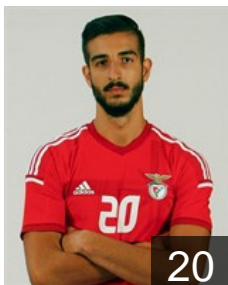

CLUB COMPETITIONS - DELEGATION LIST

Men's European Cup - Challenge Cup 2014/15

POR Sport Lisboa e Benfica - Players

POR

Valerio Goncalo

Position: Right Wing

Place of birth: SETÚBAL

Date of birth: 14.07.1995

Height: 192 cm

Weight: 80 kg