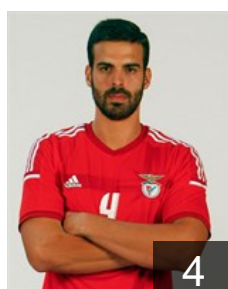

## Alamo Yeste Vicente

Position: Goalkeeper  
Place of birth: Barcelona  
Date of birth: 10.02.1976  
Height: 186 cm  
Weight: 91 kg

 **ESP**

## Antonio Marcos Asier

Position: Centre Back  
Place of birth: Irún  
Date of birth: 10.07.1979  
Height: 202 cm  
Weight: 100 kg

 **POR**

## Areia Antonio

Position: Right Wing  
Place of birth: Lisboa  
Date of birth: 21.06.1990  
Height: 191 cm  
Weight: 91 kg

 **ESP**

## Borragan Fernandez Javier

Position: Right Back  
Place of birth: OVIEDO  
Date of birth: 05.09.1989  
Height: 198 cm  
Weight: 87 kg

 **POR**