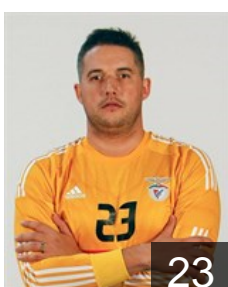

## Carvalho Davide

Position: Right Wing  
Place of birth: Lisboa  
Date of birth: 05.08.1994  
Height: 179 cm  
Weight: 76 kg

 **POR**

## Cavalcanti Alexandre

Position: Left Back  
Place of birth: ALMADA  
Date of birth: 27.12.1996  
Height: -  
Weight: -

 **POR**