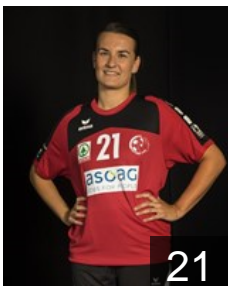

CLUB COMPETITIONS - DELEGATION LIST

Women's European Cup - Challenge Cup 2014/15

 SUI DHB Rotweiss Thun - Players

 SUI

Aegerter Tamara

Position:
Place of birth: Thun
Date of birth: 09.06.1989
Height: -

 SUI

Balzli Sabrina

Position: Line Player
Place of birth: Bern
Date of birth: 07.05.1991
Height: 168 cm

 SUI

Berger Laura

Position: Right Back
Place of birth: Basel
Date of birth: 25.11.1987
Height: 176 cm

 SUI

Bernhard Vera

Position: Left Wing
Place of birth: Bern
Date of birth: 30.05.1988
Height: 168 cm

 SUI

Hess Julia

Position: Left Wing
Place of birth: Bern
Date of birth: 12.04.1998
Height: 163 cm

 SUI

Jordi Selina