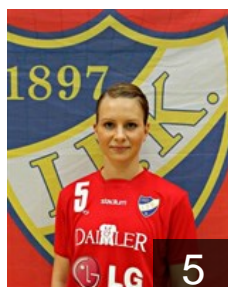

## Ax Kathlen

Position: Right Wing  
Place of birth: Helsinki  
Date of birth: 15.02.1993  
Height: -

 FIN

## Björkqvist Matilda

Position:  
Place of birth: Espoo  
Date of birth: 28.04.1982  
Height: 173 cm

 FIN

## Borgarsdottir Sandelin Silja

Position: Left Wing  
Place of birth: Helsinki  
Date of birth: 04.01.1985  
Height: 166 cm

 FIN

## Bruun Ida

Position: Line Player  
Place of birth: Parainen  
Date of birth: 13.10.1986  
Height: 177 cm

 FIN