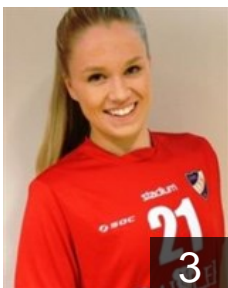

## Ringell Sabina

Position: Back  
Place of birth: Porvoo  
Date of birth: 15.10.1997  
Height: 179 cm

 FIN

## Rouhiainen Rosanna

Position: Line Player  
Place of birth: Helsinki  
Date of birth: 17.03.1993  
Height: 172 cm

 FIN

## Salenius Amanda

Position: Right Back  
Place of birth: Helsinki  
Date of birth: 10.01.1996  
Height: 182 cm

 FIN