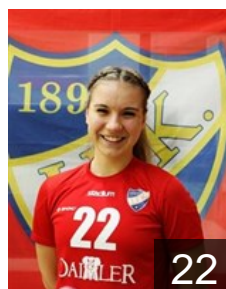

FIN

Wilen Malin

Position: Right Wing
Place of birth: Helsinki
Date of birth: 31.01.1995
Height: 171 cm