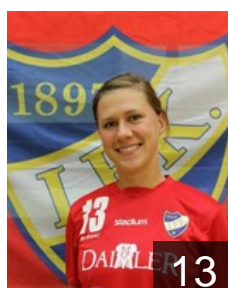

## Bruun Ida

Position: Line Player  
Place of birth: Parainen  
Date of birth: 13.10.1986  
Height: 177 cm

 FIN

## Byman Carolina

Position: Left Wing  
Place of birth: Porvoo  
Date of birth: 23.09.1991  
Height: 166 cm

 FIN

## Cainberg Linda

Position: Back  
Place of birth: Vantaa  
Date of birth: 10.07.1986  
Height: 176 cm

 FIN

## Forsman Cecilia

Position: Back  
Place of birth: Helsinki  
Date of birth: 14.08.1987  
Height: 168 cm

 FIN