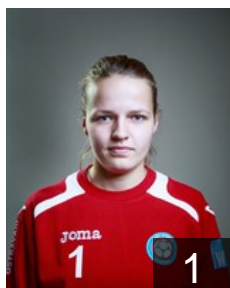

 CZE

Polachova Diana

Position: Left Back
Place of birth: Karvina
Date of birth: 08.09.1993
Height: 182 cm

CLUB COMPETITIONS - DELEGATION LIST

Women's European Cup - Challenge Cup 2014/15

 CZE DHC Sokol Poruba - Players

SVK

Rehtorisova Alzbeta

Position: Left Wing
Place of birth: Myjava
Date of birth: 05.11.1988
Height: 165 cm

SVK

Revajova Maria

Position: Left Wing
Place of birth: Trstena
Date of birth: 22.12.1991
Height: 170 cm

CZE

Rohackova Lenka

Position: Goalkeeper
Place of birth: Ostrava
Date of birth: 16.04.1992
Height: -

CZE

Svirakova Leona

Position: Right Back
Place of birth: Zlín
Date of birth: 05.09.1991
Height: 168 cm

SVK