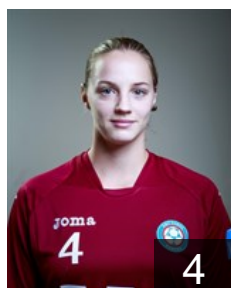

 SVK

Kostelna Alica

Position: Left Back
Place of birth: Zilina
Date of birth: 25.04.1995
Height: 183 cm

 CZE

Leskova Alena

Position: Centre Back
Place of birth: Ostrava
Date of birth: 15.01.1986
Height: 167 cm

 CZE

Maiwaelderova Hana

Position: Left Wing
Place of birth: Bilovec
Date of birth: 28.05.1993
Height: 169 cm

 CZE

Marcikova Sarka

Position: Centre Back
Place of birth: Zlín
Date of birth: 12.03.1992
Height: 176 cm

 SVK

Minarcikova Eva

Position: Line Player
Place of birth: Zilina
Date of birth: 03.07.1992
Height: 173 cm

 CZE

Mylkova Barbora

Position: Centre Back
Place of birth: Ostrava
Date of birth: 17.07.1990
Height: 171 cm

 CZE

Polachova Diana

Position: Left Back
Place of birth: Karvina
Date of birth: 08.09.1993
Height: 182 cm

CLUB COMPETITIONS - DELEGATION LIST

Women's European Cup - Challenge Cup 2014/15

 CZE DHC Sokol Poruba - Players