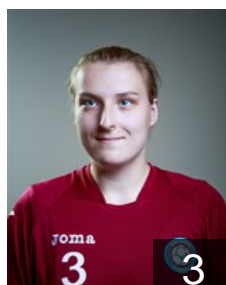

CZE

Rohackova Lenka

Position: Goalkeeper
Place of birth: Ostrava
Date of birth: 16.04.1992
Height: -

CZE

Svirakova Leona

Position: Right Back
Place of birth: Zlín
Date of birth: 05.09.1991
Height: 168 cm

SVK

Tomasechova Diana

Position: Right Wing
Place of birth: Bratislava
Date of birth: 03.08.1994
Height: 166 cm

CZE

Varmuzova Nikola

Position: Line Player
Place of birth: Ostrava
Date of birth: 16.02.1996
Height: 184 cm