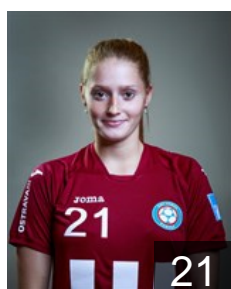

CLUB COMPETITIONS - DELEGATION LIST

Women's European Cup - Challenge Cup 2014/15

 CZE DHC Sokol Poruba - Players

 CZE

Adamkova Petra

Position: Line Player
Place of birth: Ostrava
Date of birth: 21.06.1991
Height: -

 CZE

Bartova Sabina

Position: Goalkeeper
Place of birth: Ostrava
Date of birth: 15.09.1992
Height: 181 cm

 CZE

Belohoubkova Adela

Position: Left Wing
Place of birth: Ostrava
Date of birth: 08.02.1995
Height: 163 cm

 CZE

Chovancova Tereza

Position: Centre Back
Place of birth: Ostrava
Date of birth: 24.06.1995
Height: 174 cm

 CZE

Dolakova Marketa

Position: Goalkeeper
Place of birth: Plzen
Date of birth: 21.06.1989
Height: 180 cm

 SVK

Kostelna Alica

Position: Left Back
Place of birth: Zilina
Date of birth: 25.04.1995
Height: 183 cm

 CZE

Leskova Alena

Position: Centre Back
Place of birth: Ostrava
Date of birth: 15.01.1986
Height: 167 cm