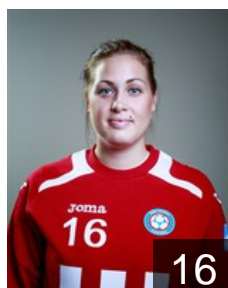

CLUB COMPETITIONS - DELEGATION LIST

Women's European Cup - Challenge Cup 2014/15

 CZE DHC Sokol Poruba - Players

 CZE

Adamkova Petra

Position: Line Player
Place of birth: Ostrava
Date of birth: 21.06.1991
Height: -

 CZE

Bartova Sabina

Position: Goalkeeper
Place of birth: Ostrava
Date of birth: 15.09.1992
Height: 181 cm

 CZE

Belohoubkova Adela

Position: Left Wing
Place of birth: Ostrava
Date of birth: 08.02.1995
Height: 163 cm

 CZE

Chovancova Tereza

Position: Centre Back
Place of birth: Ostrava
Date of birth: 24.06.1995
Height: 174 cm

 CZE

Dolakova Marketa

Position: Goalkeeper
Place of birth: Plzen
Date of birth: 21.06.1989
Height: 180 cm

 SVK

Kostelna Alica

Position: Left Back
Place of birth: Zilina
Date of birth: 25.04.1995
Height: 183 cm

 CZE

Leskova Alena

Position: Centre Back
Place of birth: Ostrava
Date of birth: 15.01.1986
Height: 167 cm