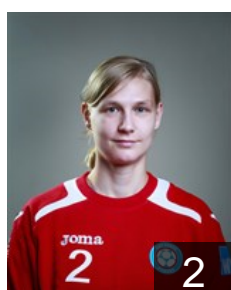

 CZE

Bartova Sabina

Position: Goalkeeper
Place of birth: Ostrava
Date of birth: 15.09.1992
Height: 181 cm

 CZE

Belohoubkova Adela

Position: Left Wing
Place of birth: Ostrava
Date of birth: 08.02.1995
Height: 163 cm

 CZE

Chovancova Tereza

Position: Centre Back
Place of birth: Ostrava
Date of birth: 24.06.1995
Height: 174 cm

 CZE

Dolakova Marketa

Position: Goalkeeper
Place of birth: Plzen
Date of birth: 21.06.1989
Height: 180 cm