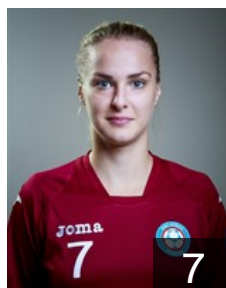

 SVK

Minarcikova Eva

Position: Line Player
Place of birth: Zilina
Date of birth: 03.07.1992
Height: 173 cm

 CZE

Mylkova Barbora

Position: Centre Back
Place of birth: Ostrava
Date of birth: 17.07.1990
Height: 171 cm

 CZE

Polachova Diana

Position: Left Back
Place of birth: Karvina
Date of birth: 08.09.1993
Height: 182 cm

CLUB COMPETITIONS - DELEGATION LIST

Women's European Cup - Challenge Cup 2014/15

 CZE DHC Sokol Poruba - Players

SVK

Rehtorisova Alzbeta

Position: Left Wing
Place of birth: Myjava
Date of birth: 05.11.1988
Height: 165 cm

SVK

Revajova Maria

Position: Left Wing
Place of birth: Trstena
Date of birth: 22.12.1991
Height: 170 cm

CZE

Rohackova Lenka

Position: Goalkeeper
Place of birth: Ostrava
Date of birth: 16.04.1992
Height: -

CZE

Svirakova Leona

Position: Right Back
Place of birth: Zlín
Date of birth: 05.09.1991
Height: 168 cm

SVK