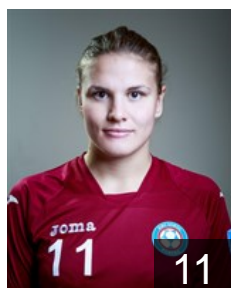

CLUB COMPETITIONS - DELEGATION LIST

Women's European Cup - Challenge Cup 2014/15

 CZE DHC Sokol Poruba - Players

 CZE

Adamkova Petra

Position: Line Player
Place of birth: Ostrava
Date of birth: 21.06.1991
Height: -

 CZE

Bartova Sabina

Position: Goalkeeper
Place of birth: Ostrava
Date of birth: 15.09.1992
Height: 181 cm

 CZE

Belohoubkova Adela

Position: Left Wing
Place of birth: Ostrava
Date of birth: 08.02.1995
Height: 163 cm

 SVK

Kostelna Alica

Position: Left Back
Place of birth: Zilina
Date of birth: 25.04.1995
Height: 183 cm

 CZE

Leskova Alena

Position: Centre Back
Place of birth: Ostrava
Date of birth: 15.01.1986
Height: 167 cm