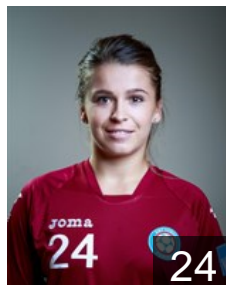

 SVK

Minarcikova Eva

Position: Line Player
Place of birth: Zilina
Date of birth: 03.07.1992
Height: 173 cm

 CZE

Mylkova Barbora

Position: Centre Back
Place of birth: Ostrava
Date of birth: 17.07.1990
Height: 171 cm

 CZE

Polachova Diana

Position: Left Back
Place of birth: Karvina
Date of birth: 08.09.1993
Height: 182 cm

CLUB COMPETITIONS - DELEGATION LIST

Women's European Cup - Challenge Cup 2014/15

 CZE DHC Sokol Poruba - Players

SVK

Rehtorisova Alzbeta

Position: Left Wing
Place of birth: Myjava
Date of birth: 05.11.1988
Height: 165 cm

SVK

Revajova Maria

Position: Left Wing
Place of birth: Trstena
Date of birth: 22.12.1991
Height: 170 cm