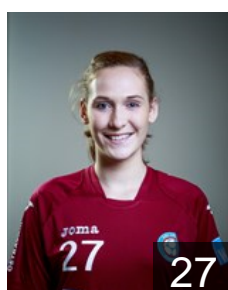

 CZE

Bartova Sabina

Position: Goalkeeper
Place of birth: Ostrava
Date of birth: 15.09.1992
Height: 181 cm

 CZE

Belohoubkova Adela

Position: Left Wing
Place of birth: Ostrava
Date of birth: 08.02.1995
Height: 163 cm

 CZE

Chovancova Tereza

Position: Centre Back
Place of birth: Ostrava
Date of birth: 24.06.1995
Height: 174 cm

 CZE

Dolakova Marketa

Position: Goalkeeper
Place of birth: Plzen
Date of birth: 21.06.1989
Height: 180 cm

 SVK

Kostelna Alica

Position: Left Back
Place of birth: Zilina
Date of birth: 25.04.1995
Height: 183 cm

 CZE

Leskova Alena

Position: Centre Back
Place of birth: Ostrava
Date of birth: 15.01.1986
Height: 167 cm