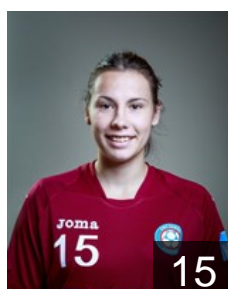

 CZE

Bartova Sabina

Position: Goalkeeper
Place of birth: Ostrava
Date of birth: 15.09.1992
Height: 181 cm

 CZE

Belohoubkova Adela

Position: Left Wing
Place of birth: Ostrava
Date of birth: 08.02.1995
Height: 163 cm

 CZE

Chovancova Tereza

Position: Centre Back
Place of birth: Ostrava
Date of birth: 24.06.1995
Height: 174 cm

 CZE

Dolakova Marketa

Position: Goalkeeper
Place of birth: Plzen
Date of birth: 21.06.1989
Height: 180 cm

 SVK

Kostelna Alica

Position: Left Back
Place of birth: Zilina
Date of birth: 25.04.1995
Height: 183 cm

 CZE

Leskova Alena

Position: Centre Back
Place of birth: Ostrava
Date of birth: 15.01.1986
Height: 167 cm