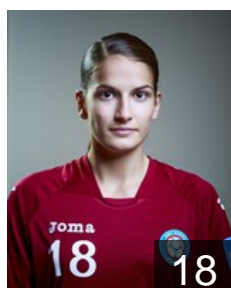

 SVK

Kostelna Alica

Position: Left Back
Place of birth: Zilina
Date of birth: 25.04.1995
Height: 183 cm

 CZE

Leskova Alena

Position: Centre Back
Place of birth: Ostrava
Date of birth: 15.01.1986
Height: 167 cm

 CZE

Maiwaelderova Hana

Position: Left Wing
Place of birth: Bilovec
Date of birth: 28.05.1993
Height: 169 cm

 CZE

Marcikova Sarka

Position: Centre Back
Place of birth: Zlín
Date of birth: 12.03.1992
Height: 176 cm

 SVK

Minarcikova Eva

Position: Line Player
Place of birth: Zilina
Date of birth: 03.07.1992
Height: 173 cm

 CZE

Mylkova Barbora

Position: Centre Back
Place of birth: Ostrava
Date of birth: 17.07.1990
Height: 171 cm