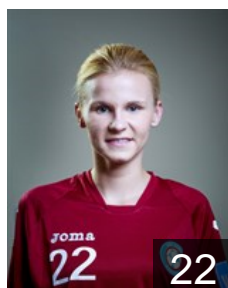

 CZE

Maiwaelderova Hana

Position: Left Wing
Place of birth: Bilovec
Date of birth: 28.05.1993
Height: 169 cm

 CZE

Marcikova Sarka

Position: Centre Back
Place of birth: Zlín
Date of birth: 12.03.1992
Height: 176 cm

 SVK

Minarcikova Eva

Position: Line Player
Place of birth: Zilina
Date of birth: 03.07.1992
Height: 173 cm

 CZE

Mylkova Barbora

Position: Centre Back
Place of birth: Ostrava
Date of birth: 17.07.1990
Height: 171 cm

 CZE

Polachova Diana

Position: Left Back
Place of birth: Karvina
Date of birth: 08.09.1993
Height: 182 cm

CLUB COMPETITIONS - DELEGATION LIST

Women's European Cup - Challenge Cup 2014/15

 CZE DHC Sokol Poruba - Players