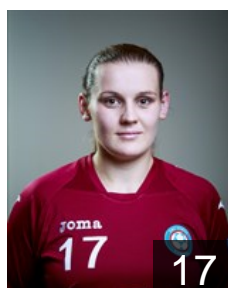

 SVK

Kostelna Alica

Position: Left Back
Place of birth: Zilina
Date of birth: 25.04.1995
Height: 183 cm

 CZE

Leskova Alena

Position: Centre Back
Place of birth: Ostrava
Date of birth: 15.01.1986
Height: 167 cm

 CZE

Maiwaelderova Hana

Position: Left Wing
Place of birth: Bilovec
Date of birth: 28.05.1993
Height: 169 cm

 CZE

Marcikova Sarka

Position: Centre Back
Place of birth: Zlín
Date of birth: 12.03.1992
Height: 176 cm

 SVK

Minarcikova Eva

Position: Line Player
Place of birth: Zilina
Date of birth: 03.07.1992
Height: 173 cm

 CZE

Mylkova Barbora

Position: Centre Back
Place of birth: Ostrava
Date of birth: 17.07.1990
Height: 171 cm