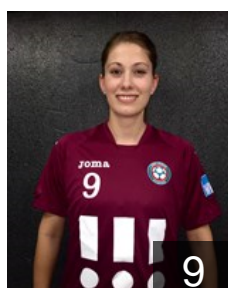

 CZE

Bartova Sabina

Position: Goalkeeper
Place of birth: Ostrava
Date of birth: 15.09.1992
Height: 181 cm

 CZE

Belohoubkova Adela

Position: Left Wing
Place of birth: Ostrava
Date of birth: 08.02.1995
Height: 163 cm

 SVK

Kostelna Alica

Position: Left Back
Place of birth: Zilina
Date of birth: 25.04.1995
Height: 183 cm

 CZE

Leskova Alena

Position: Centre Back
Place of birth: Ostrava
Date of birth: 15.01.1986
Height: 167 cm

 CZE

Maiwaelderova Hana

Position: Left Wing
Place of birth: Bilovec
Date of birth: 28.05.1993
Height: 169 cm

 CZE

Marcikova Sarka

Position: Centre Back
Place of birth: Zlín
Date of birth: 12.03.1992
Height: 176 cm

 SVK

Minarcikova Eva

Position: Line Player
Place of birth: Zilina
Date of birth: 03.07.1992
Height: 173 cm

 CZE

Mylkova Barbora

Position: Centre Back
Place of birth: Ostrava
Date of birth: 17.07.1990
Height: 171 cm