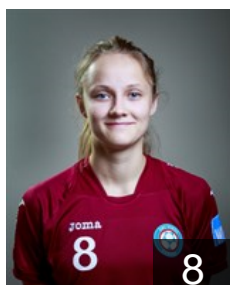

SVK

Rehtorisova Alzbeta

Position: Left Wing
Place of birth: Myjava
Date of birth: 05.11.1988
Height: 165 cm

SVK

Revajova Maria

Position: Left Wing
Place of birth: Trstena
Date of birth: 22.12.1991
Height: 170 cm

CZE

Rohackova Lenka

Position: Goalkeeper
Place of birth: Ostrava
Date of birth: 16.04.1992
Height: -

CZE

Svirakova Leona

Position: Right Back
Place of birth: Zlín
Date of birth: 05.09.1991
Height: 168 cm

SVK

Tomasechova Diana

Position: Right Wing
Place of birth: Bratislava
Date of birth: 03.08.1994
Height: 166 cm

CZE

Varmuzova Nikola

Position: Line Player
Place of birth: Ostrava
Date of birth: 16.02.1996
Height: 184 cm