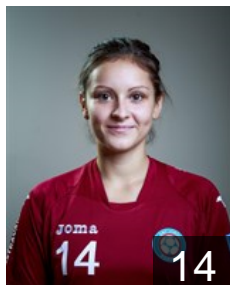

 SVK

Minarcikova Eva

Position: Line Player
Place of birth: Zilina
Date of birth: 03.07.1992
Height: 173 cm

 CZE

Mylkova Barbora

Position: Centre Back
Place of birth: Ostrava
Date of birth: 17.07.1990
Height: 171 cm

 CZE

Polachova Diana

Position: Left Back
Place of birth: Karvina
Date of birth: 08.09.1993
Height: 182 cm

CLUB COMPETITIONS - DELEGATION LIST

Women's European Cup - Challenge Cup 2014/15

 CZE DHC Sokol Poruba - Players

SVK

Rehtorisova Alzbeta

Position: Left Wing
Place of birth: Myjava
Date of birth: 05.11.1988
Height: 165 cm

SVK

Revajova Maria

Position: Left Wing
Place of birth: Trstena
Date of birth: 22.12.1991
Height: 170 cm