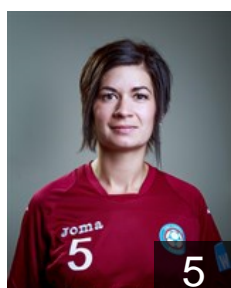

 CZE

Bartova Sabina

Position: Goalkeeper
Place of birth: Ostrava
Date of birth: 15.09.1992
Height: 181 cm

 CZE

Belohoubkova Adela

Position: Left Wing
Place of birth: Ostrava
Date of birth: 08.02.1995
Height: 163 cm

 CZE

Chovancova Tereza

Position: Centre Back
Place of birth: Ostrava
Date of birth: 24.06.1995
Height: 174 cm

 CZE

Dolakova Marketa

Position: Goalkeeper
Place of birth: Plzen
Date of birth: 21.06.1989
Height: 180 cm

 SVK

Kostelna Alica

Position: Left Back
Place of birth: Zilina
Date of birth: 25.04.1995
Height: 183 cm

 CZE

Leskova Alena

Position: Centre Back
Place of birth: Ostrava
Date of birth: 15.01.1986
Height: 167 cm