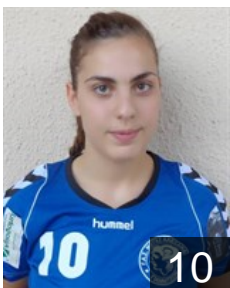

CLUB COMPETITIONS - DELEGATION LIST

Women's European Cup - Challenge Cup 2014/15

 GRE GAS Megas Alexandros Giannitson - Players

 GRE

Anastasiou Eleni

Position: Left Back
Place of birth: Giannitsa
Date of birth: 04.03.1987
Height: 174 cm

 GRE

Andritsou Olympia

Position:
Place of birth: Giannitsa
Date of birth: 08.01.1998
Height: -

 GRE

Fragkou Despoina

Position: Right Back
Place of birth: Giannitsa
Date of birth: 18.05.1999
Height: -

 GRE

Gioulvanidou Maria

Position:
Place of birth: Giannitsa
Date of birth: 18.10.1996
Height: -

 GRE

Ioannidou Eleni

Position: Line Player
Place of birth: Giannitsa
Date of birth: 06.06.1994
Height: 170 cm

 GRE

Panagiotidou Anastasia

Position: Right Wing
Place of birth: Giannitsa
Date of birth: 14.11.1998
Height: -

 GRE

Papadopoulou Alexia

Position:
Place of birth: Giannitsa
Date of birth: 01.06.1997
Height: 172 cm

 GRE

Papadopoulou Ioanna