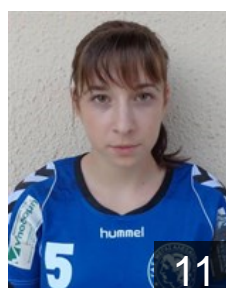

Position: Right Wing
Place of birth: Giannitsa
Date of birth: 14.11.1998
Height: -

 GRE

Papadopoulou Alexia

Position:
Place of birth: Giannitsa
Date of birth: 01.06.1997
Height: 172 cm

 GRE

Papadopoulou Ioanna

Position: Left Wing
Place of birth: Giannitsa
Date of birth: 14.11.1982
Height: 170 cm

 GRE

Paraskevaidou Varvara

Position:
Place of birth: Giannitsa
Date of birth: 19.08.1994
Height: 176 cm

 GRE

Trelopoulou Grammatiki

Position: Left Wing
Place of birth: Giannitsa
Date of birth: 28.05.1986
Height: 165 cm

 GRE

Trochidou Chrysi

Position: Left Wing
Place of birth: Giannitsa
Date of birth: 24.06.1998
Height: -

 GRE

Tsitsouki Eleni