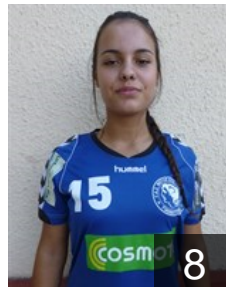

CLUB COMPETITIONS - DELEGATION LIST

Women's European Cup - Challenge Cup 2014/15

 GRE GAS Megas Alexandros Giannitson - Players

 GRE

Anastasiou Eleni

Position: Left Back
Place of birth: Giannitsa
Date of birth: 04.03.1987
Height: 174 cm

 GRE

Andritsou Olympia

Position:
Place of birth: Giannitsa
Date of birth: 08.01.1998
Height: -

 GRE

Fragkou Despoina

Position: Right Back
Place of birth: Giannitsa
Date of birth: 18.05.1999
Height: -

 GRE

Gioulvanidou Maria

Position:
Place of birth: Giannitsa
Date of birth: 18.10.1996
Height: -

 GRE

Ioannidou Eleni

Position: Line Player
Place of birth: Giannitsa
Date of birth: 06.06.1994
Height: 170 cm

 GRE

Panagiotidou Anastasia