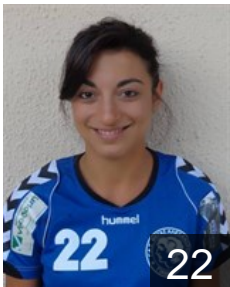

CLUB COMPETITIONS - DELEGATION LIST

Women's European Cup - Challenge Cup 2014/15

 GRE GAS Megas Alexandros Giannitson - Players

 GRE

Anastasiou Eleni

Position: Left Back
Place of birth: Giannitsa
Date of birth: 04.03.1987
Height: 174 cm

 GRE

Andritsou Olympia

Position:
Place of birth: Giannitsa
Date of birth: 08.01.1998
Height: -

 GRE

Fragkou Despoina

Position: Right Back
Place of birth: Giannitsa
Date of birth: 18.05.1999
Height: -

 GRE

Gioulvanidou Maria