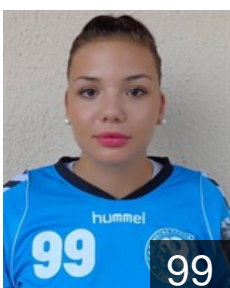

Position: Right Wing
Place of birth: Giannitsa
Date of birth: 14.11.1998
Height: -

 GRE

Papadopoulou Alexia

Position:
Place of birth: Giannitsa
Date of birth: 01.06.1997
Height: 172 cm

 GRE

Papadopoulou Ioanna

Position: Left Wing
Place of birth: Giannitsa
Date of birth: 14.11.1982
Height: 170 cm

 GRE

Paraskevaidou Varvara

Position:
Place of birth: Giannitsa
Date of birth: 19.08.1994
Height: 176 cm

 GRE

Trelopoulou Grammatiki