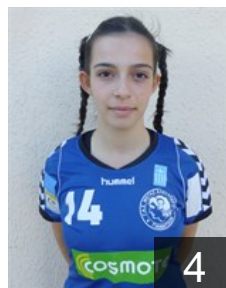

CLUB COMPETITIONS - DELEGATION LIST

Women's European Cup - Challenge Cup 2014/15

 GRE GAS Megas Alexandros Giannitson - Players

 GRE

Anastasiou Eleni

Position: Left Back
Place of birth: Giannitsa
Date of birth: 04.03.1987
Height: 174 cm

 GRE

Andritsou Olympia

Position:
Place of birth: Giannitsa
Date of birth: 08.01.1998
Height: -

 GRE

Fragkou Despoina

Position: Right Back
Place of birth: Giannitsa
Date of birth: 18.05.1999
Height: -

 GRE

Gioulvanidou Maria

Position:
Place of birth: Giannitsa
Date of birth: 18.10.1996
Height: -

 GRE

Ioannidou Eleni

Position: Line Player
Place of birth: Giannitsa
Date of birth: 06.06.1994
Height: 170 cm

 GRE

Panagiotidou Anastasia

Position: Right Wing
Place of birth: Giannitsa
Date of birth: 14.11.1998
Height: -

 GRE

Papadopoulou Alexia

Position:
Place of birth: Giannitsa
Date of birth: 01.06.1997
Height: 172 cm

 GRE

Papadopoulou Ioanna