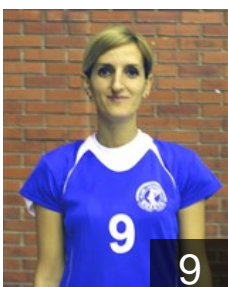

KOS
Kelmendi Arbresha
Position: Left Wing
Place of birth: Mitrovica
Date of birth: 10.08.1985
Height: 173 cm

SUI
Klaiqi Saranda
Position: Line Player
Place of birth:
Date of birth: 03.12.1992
Height: 190 cm