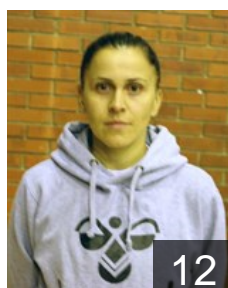

 KOS  
**Kelmendi Albulena**  
Position: Right Wing  
Place of birth: Mitrovica  
Date of birth: 12.01.1987  
Height: -

 KOS  
**Kelmendi Arbresha**  
Position: Left Wing  
Place of birth: Mitrovica  
Date of birth: 10.08.1985  
Height: 173 cm

 SUI  
**Klaiqi Saranda**  
Position: Line Player  
Place of birth:  
Date of birth: 03.12.1992  
Height: 190 cm

 KOS  
**Kqiku Mihane**  
Position: Goalkeeper  
Place of birth: Gjilan  
Date of birth: 13.01.1997  
Height: 171 cm

 KOS  
**Mehmeti Lumturije**  
Position:  
Place of birth: Vushtrri  
Date of birth: 16.06.1987  
Height: 163 cm

 KOS  
**Ramabaja Kaltrina**  
Position: Centre Back  
Place of birth: Gjilan  
Date of birth: 18.09.1982  
Height: 165 cm