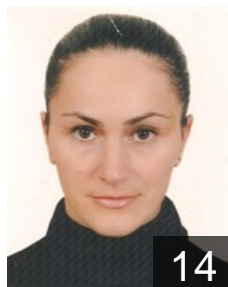

CLUB COMPETITIONS - DELEGATION LIST

Women's European Cup - Challenge Cup 2014/15

KOS KHF Kosova - Players

KOS

Uka Egzona

Position:

Place of birth:

Date of birth: 06.09.1995

Height: -

KOS

Xhemali Mimoza

Position: Centre Back

Place of birth: Gjilan

Date of birth: 08.01.1982

Height: -