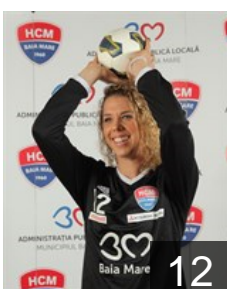

CLUB COMPETITIONS - DELEGATION LIST

Women's European Cup - EHF Champions League 2014/15

WOMEN'S

 ROU CS Minaur Baia Mare - Players

 NED

Abbingh Lois

Position: Centre Back
Place of birth: Groningen
Date of birth: 13.08.1992
Height: 177 cm

 ROU

Ardean Elisei Valentina Neli

Position: Left Wing
Place of birth: Focsani
Date of birth: 05.06.1982
Height: 171 cm

 BRA

Arenhart Barbara Elisabeth

Position: Goalkeeper
Place of birth: Novo Hamburgo
Date of birth: 04.10.1986
Height: 184 cm

 ROU

Buceschi Eliza Iulia

Position: Left Back
Place of birth: Baia Mare
Date of birth: 01.08.1993
Height: 178 cm

 ROU

Cetateanu Claudia Bogdana

Position: Goalkeeper
Place of birth: Baia Sprie
Date of birth: 24.06.1976
Height: 179 cm