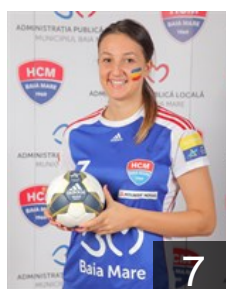

CLUB COMPETITIONS - DELEGATION LIST

Women's European Cup - EHF Champions League 2014/15

WOMEN'S

 ROU CS Minaur Baia Mare - Players

 NED

Abbingh Lois

Position: Centre Back
Place of birth: Groningen
Date of birth: 13.08.1992
Height: 177 cm

 ROU

Ardean Elisei Valentina Neli

Position: Left Wing
Place of birth: Focsani
Date of birth: 05.06.1982
Height: 171 cm

 BRA

Arenhart Barbara Elisabeth

Position: Goalkeeper
Place of birth: Novo Hamburgo
Date of birth: 04.10.1986
Height: 184 cm

 ROU

Buceschi Eliza Iulia

Position: Left Back
Place of birth: Baia Mare
Date of birth: 01.08.1993
Height: 178 cm

 ROU

Cetateanu Claudia Bogdana

Position: Goalkeeper
Place of birth: Baia Sprie
Date of birth: 24.06.1976
Height: 179 cm