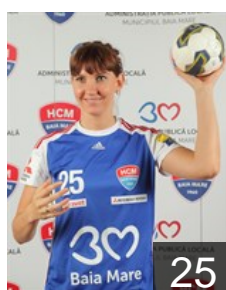

 ROU

Ardean Elisei Valentina Neli

Position: Left Wing
Place of birth: Focsani
Date of birth: 05.06.1982
Height: 171 cm

 BRA

Arenhart Barbara Elisabeth

Position: Goalkeeper
Place of birth: Novo Hamburgo
Date of birth: 04.10.1986
Height: 184 cm

 ROU

Buceschi Eliza Iulia

Position: Left Back
Place of birth: Baia Mare
Date of birth: 01.08.1993
Height: 178 cm

 ROU

Cetateanu Claudia Bogdana

Position: Goalkeeper
Place of birth: Baia Sprie
Date of birth: 24.06.1976
Height: 179 cm

 RUS

Davydenko Ekaterina

Position: Right Back
Place of birth: Togliatti
Date of birth: 07.03.1989
Height: 184 cm

 ROU

Dinis Vartic Teodora

Position: Line Player
Place of birth: Bistrita
Date of birth: 02.07.1981
Height: 177 cm