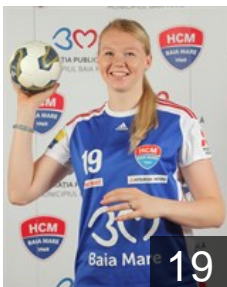

 MKD

Gjeorgjievaska Elena

Position: Right Back
Place of birth: Struga
Date of birth: 27.03.1990
Height: 179 cm

 NOR

Herrem Camilla

Position: Left Wing
Place of birth: Sola
Date of birth: 08.10.1986
Height: 169 cm

 BLR

Lobach Anastasiya

Position: Line Player
Place of birth: Minsk
Date of birth: 25.06.1987
Height: 178 cm

CLUB COMPETITIONS - DELEGATION LIST

Women's European Cup - EHF Champions League 2014/15

WOMEN'S

 ROU CS Minaur Baia Mare - Players

 RUS

Makeeva Kseniya

Position: Line Player
Place of birth: Ufa
Date of birth: 19.09.1990
Height: 182 cm

 ROU

Marin Luciana Andreea

Position: Centre Back
Place of birth: Slatina
Date of birth: 13.10.1988
Height: 176 cm

 ROU

Nechita Adriana Nicoleta

Position: Right Wing
Place of birth: Bailesti
Date of birth: 14.11.1983
Height: 172 cm

 ROU

Oltean Ioana Laura

Position: Centre Back
Place of birth: Bistrita
Date of birth: 20.07.1989
Height: 174 cm