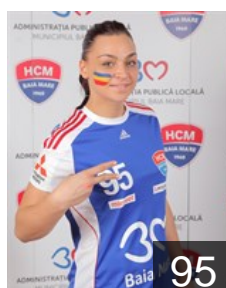

 ROU

Nechita Adriana Nicoleta

Position: Right Wing
Place of birth: Bailesti
Date of birth: 14.11.1983
Height: 172 cm

 ROU

Oltean Ioana Laura

Position: Centre Back
Place of birth: Bistrita
Date of birth: 20.07.1989
Height: 174 cm

 ROU

Pirvut Aneta

Position: Right Wing
Place of birth: Dr. Severin
Date of birth: 22.06.1989
Height: 166 cm

 HUN

Szucs Ibolya Gabriella

Position: Left Back
Place of birth: Oradea
Date of birth: 31.08.1984
Height: 184 cm

 ROU

Tatar Timea Judita

Position: Line Player
Place of birth: Baia Mare
Date of birth: 28.07.1989
Height: -

 ROU

Tiron Bianca Elena

Position: Left Back
Place of birth: Iasi
Date of birth: 31.05.1995
Height: 178 cm