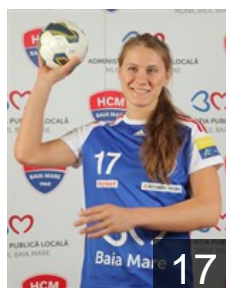

 BRA

Do Nascimento A.

Position: Right Wing
Place of birth: Sao Paulo
Date of birth: 16.09.1981
Height: 179 cm

 ROU

Dumanska Yuliya

Position: Goalkeeper
Place of birth: Gorodenka
Date of birth: 15.08.1996
Height: -

 MKD

Gjeorgjievaska Elena

Position: Right Back
Place of birth: Struga
Date of birth: 27.03.1990
Height: 179 cm

 NOR

Herrem Camilla

Position: Left Wing
Place of birth: Sola
Date of birth: 08.10.1986
Height: 169 cm

 BLR

Lobach Anastasiya

Position: Line Player
Place of birth: Minsk
Date of birth: 25.06.1987
Height: 178 cm

CLUB COMPETITIONS - DELEGATION LIST

Women's European Cup - EHF Champions League 2014/15

WOMEN'S

 ROU CS Minaur Baia Mare - Players

 RUS

Makeeva Kseniya

Position: Line Player
Place of birth: Ufa
Date of birth: 19.09.1990
Height: 182 cm

 ROU

Marin Luciana Andreea

Position: Centre Back
Place of birth: Slatina
Date of birth: 13.10.1988
Height: 176 cm