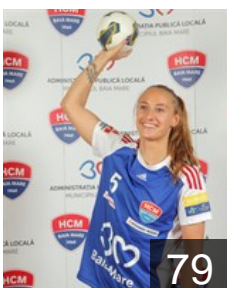

 RUS

Davydenko Ekaterina

Position: Right Back
Place of birth: Togliatti
Date of birth: 07.03.1989
Height: 184 cm

 ROU

Dinis Vartic Teodora

Position: Line Player
Place of birth: Bistrita
Date of birth: 02.07.1981
Height: 177 cm

 BRA

Do Nascimento A.

Position: Right Wing
Place of birth: Sao Paulo
Date of birth: 16.09.1981
Height: 179 cm

 ROU

Dumanska Yuliya

Position: Goalkeeper
Place of birth: Gorodenka
Date of birth: 15.08.1996
Height: -

 MKD

Gjeorgjievaska Elena

Position: Right Back
Place of birth: Struga
Date of birth: 27.03.1990
Height: 179 cm

 NOR

Herrem Camilla

Position: Left Wing
Place of birth: Sola
Date of birth: 08.10.1986
Height: 169 cm

 BLR

Lobach Anastasiya

Position: Line Player
Place of birth: Minsk
Date of birth: 25.06.1987
Height: 178 cm

CLUB COMPETITIONS - DELEGATION LIST

Women's European Cup - EHF Champions League 2014/15

WOMEN'S

 ROU CS Minaur Baia Mare - Players