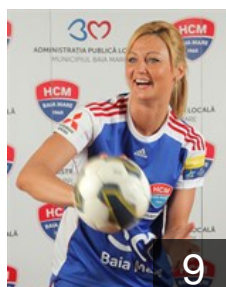

 RUS

Makeeva Kseniya

Position: Line Player
Place of birth: Ufa
Date of birth: 19.09.1990
Height: 182 cm

 ROU

Marin Luciana Andreea

Position: Centre Back
Place of birth: Slatina
Date of birth: 13.10.1988
Height: 176 cm

 ROU

Nechita Adriana Nicoleta

Position: Right Wing
Place of birth: Bailesti
Date of birth: 14.11.1983
Height: 172 cm

 ROU

Oltean Ioana Laura

Position: Centre Back
Place of birth: Bistrita
Date of birth: 20.07.1989
Height: 174 cm

 ROU

Pirvut Aneta

Position: Right Wing
Place of birth: Dr. Severin
Date of birth: 22.06.1989
Height: 166 cm

 HUN

Szucs Ibolya Gabriella

Position: Left Back
Place of birth: Oradea
Date of birth: 31.08.1984
Height: 184 cm