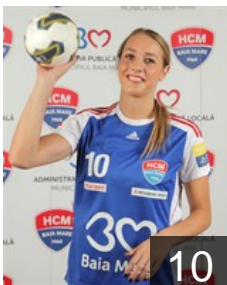

CLUB COMPETITIONS - DELEGATION LIST

Women's European Cup - EHF Champions League 2014/15

WOMEN'S

 ROU CS Minaur Baia Mare - Players

 NED

Abbingh Lois

Position: Centre Back
Place of birth: Groningen
Date of birth: 13.08.1992
Height: 177 cm

 ROU

Ardean Elisei Valentina Neli

Position: Left Wing
Place of birth: Focsani
Date of birth: 05.06.1982
Height: 171 cm

 BRA

Arenhart Barbara Elisabeth

Position: Goalkeeper
Place of birth: Novo Hamburgo
Date of birth: 04.10.1986
Height: 184 cm

 ROU

Buceschi Eliza Iulia

Position: Left Back
Place of birth: Baia Mare
Date of birth: 01.08.1993
Height: 178 cm

 ROU

Cetateanu Claudia Bogdana

Position: Goalkeeper
Place of birth: Baia Sprie
Date of birth: 24.06.1976
Height: 179 cm