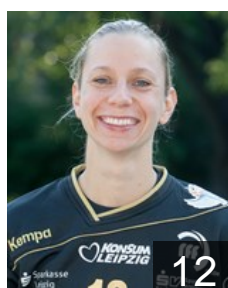

 GER  
**Rode Joanna**  
Position: Back  
Place of birth: Leipzig  
Date of birth: 30.07.1997  
Height: -

 GER  
**Rösike Isa-Sophia**  
Position: Line Player  
Place of birth: Dessau  
Date of birth: 30.05.1994  
Height: 176 cm

 GER  
**Roth Nicole**  
Position:  
Place of birth: Nürnberg  
Date of birth: 08.05.1995  
Height: 183 cm

 GER  
**Schierbock Johanna**  
Position: Back  
Place of birth: Leipzig  
Date of birth: 17.12.1997  
Height: 180 cm