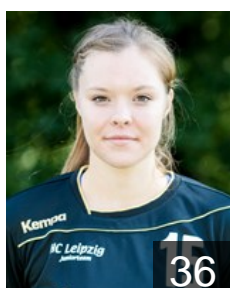

GER
Schierbock Johanna
Position: Back
Place of birth: Leipzig
Date of birth: 17.12.1997
Height: 180 cm