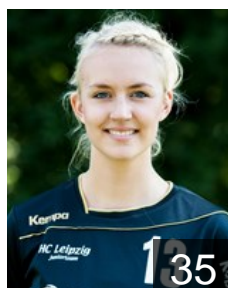

 GER

**Lederer Nicole**

Position: Right Back  
Place of birth: Nürnberg  
Date of birth: 02.05.1995  
Height: 178 cm

 GER

**Mazzucco Alexandra**

Position: Right Wing  
Place of birth: Lauf a.d. Pegnitz  
Date of birth: 29.01.1993  
Height: 175 cm

 GER

**Müller Anne**

Position: Line Player  
Place of birth: Bochum  
Date of birth: 05.07.1983  
Height: 174 cm

# CLUB COMPETITIONS - DELEGATION LIST

Women's European Cup - EHF Champions League 2014/15

WOMEN'S

 GER HC Leipzig - Players

 GER  
**Ostwald Lisa-Marie**  
Position: Back  
Place of birth: Leipzig  
Date of birth: 11.08.1995  
Height: 178 cm

 GER  
**Plate Anna Lena**  
Position: Back  
Place of birth: Leipzig  
Date of birth: 20.11.1998  
Height: 185 cm

 GER  
**Reimer Nele**  
Position: Back  
Place of birth: Leipzig  
Date of birth: 09.09.1996  
Height: -