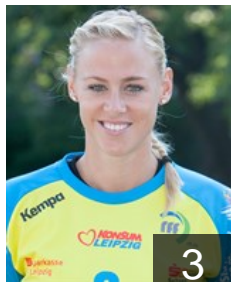

## Left Club

 NED

**Visser Maura**

Position: Back

Place of birth: s-Gravenhage

Date of birth: 01.06.1985

Height: 178 cm

**Left Club on 07.01.2015**