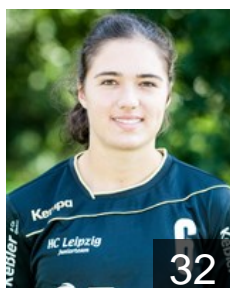

CLUB COMPETITIONS - DELEGATION LIST

Women's European Cup - EHF Champions League 2014/15

WOMEN'S

GER HC Leipzig - Players

GER
Ostwald Lisa-Marie
Position: Back
Place of birth: Leipzig
Date of birth: 11.08.1995
Height: 178 cm