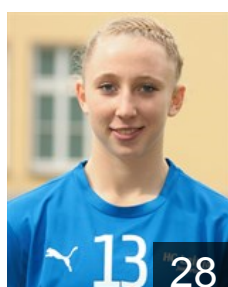

 GER  
**Rode Joanna**  
Position: Back  
Place of birth: Leipzig  
Date of birth: 30.07.1997  
Height: -

 GER  
**Rösike Isa-Sophia**  
Position: Line Player  
Place of birth: Dessau  
Date of birth: 30.05.1994  
Height: 176 cm

 GER  
**Roth Nicole**  
Position:  
Place of birth: Nürnberg  
Date of birth: 08.05.1995  
Height: 183 cm

 GER  
**Schierbock Johanna**  
Position: Back  
Place of birth: Leipzig  
Date of birth: 17.12.1997  
Height: 180 cm

 GER  
**Schülke Katja**  
Position:  
Place of birth: Frankfurt/Oder  
Date of birth: 18.03.1984  
Height: 178 cm

 GER  
**Schulze Luisa**  
Position: Line Player  
Place of birth: Altenburg  
Date of birth: 14.09.1990  
Height: 190 cm