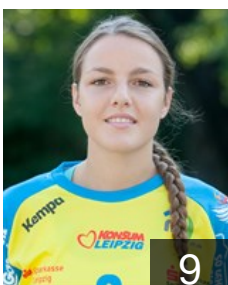

# CLUB COMPETITIONS - DELEGATION LIST

Women's European Cup - EHF Champions League 2014/15

WOMEN'S

 GER HC Leipzig - Players

 ISL

**Atladottir Thorgerdur Anna**

Position: Back  
Place of birth: Reykjavik  
Date of birth: 02.06.1992  
Height: 176 cm

 GER

**Conrad Christin**

Position: Wing  
Place of birth: Leipzig  
Date of birth: 02.05.1995  
Height: 170 cm

 GER

**Detjen Wiebke**

Position:  
Place of birth: Leipzig  
Date of birth: 12.07.1996  
Height: -

 GER

**Diehl Kaya**

Position: Right Wing  
Place of birth: Frankfurt  
Date of birth: 01.07.1992  
Height: 170 cm

 GER

**Hertlein Helena**

Position: Left Wing  
Place of birth: München  
Date of birth: 14.07.1992  
Height: -

 GER

**Hubinger Anne**

Position: Right Back  
Place of birth: Ribnitz-  
Date of birth: 31.07.1993  
Height: 185 cm

 ROU

**Ioneac Roxana Alina**

Position: Back  
Place of birth: Craiova  
Date of birth: 31.01.1989  
Height: 182 cm