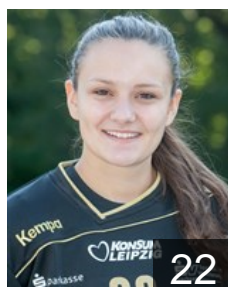

 GER  
**Plate Anna Lena**  
Position: Back  
Place of birth: Leipzig  
Date of birth: 20.11.1998  
Height: 185 cm

 GER  
**Reimer Nele**  
Position: Back  
Place of birth: Leipzig  
Date of birth: 09.09.1996  
Height: -

 GER  
**Rode Joanna**  
Position: Back  
Place of birth: Leipzig  
Date of birth: 30.07.1997  
Height: -

 GER  
**Rösike Isa-Sophia**  
Position: Line Player  
Place of birth: Dessau  
Date of birth: 30.05.1994  
Height: 176 cm