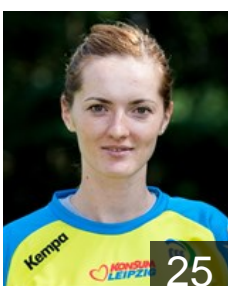

 GER

**Conrad Christin**

Position: Wing  
Place of birth: Leipzig  
Date of birth: 02.05.1995  
Height: 170 cm

 GER

**Detjen Wiebke**

Position:  
Place of birth: Leipzig  
Date of birth: 12.07.1996  
Height: -

 GER

**Diehl Kaya**

Position: Right Wing  
Place of birth: Frankfurt  
Date of birth: 01.07.1992  
Height: 170 cm

 GER

**Hertlein Helena**

Position: Left Wing  
Place of birth: München  
Date of birth: 14.07.1992  
Height: -

 GER

**Hubinger Anne**

Position: Right Back  
Place of birth: Ribnitz-  
Date of birth: 31.07.1993  
Height: 185 cm

 ROU

**Ioneac Roxana Alina**

Position: Back  
Place of birth: Craiova  
Date of birth: 31.01.1989  
Height: 182 cm

 POL

**Kudlacz Karolina**

Position: Back  
Place of birth: Wabrzezno  
Date of birth: 17.01.1985  
Height: 178 cm

 GER

**Lang Saskia**

Position: Back  
Place of birth: Lörrach  
Date of birth: 19.12.1986  
Height: 179 cm