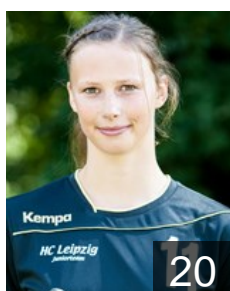

GER
Reimer Nele
Position: Back
Place of birth: Leipzig
Date of birth: 09.09.1996
Height: -