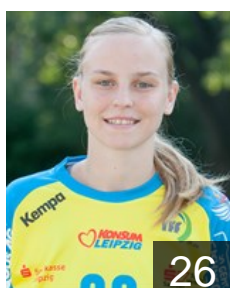

GER
Urbicht Michelle
Position: Left Wing
Place of birth: Cottbus
Date of birth: 06.01.1994
Height: 172 cm