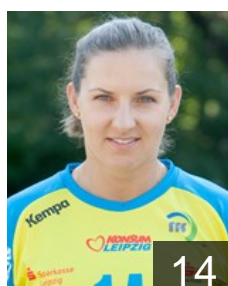

 GER

**Diehl Kaya**

Position: Right Wing  
Place of birth: Frankfurt  
Date of birth: 01.07.1992  
Height: 170 cm

 GER

**Hertlein Helena**

Position: Left Wing  
Place of birth: München  
Date of birth: 14.07.1992  
Height: -

 GER

**Hubinger Anne**

Position: Right Back  
Place of birth: Ribnitz-  
Date of birth: 31.07.1993  
Height: 185 cm

 ROU

**Ioneac Roxana Alina**

Position: Back  
Place of birth: Craiova  
Date of birth: 31.01.1989  
Height: 182 cm

 POL

**Kudlacz Karolina**

Position: Back  
Place of birth: Wabrzezno  
Date of birth: 17.01.1985  
Height: 178 cm

 GER

**Lang Saskia**

Position: Back  
Place of birth: Lörrach  
Date of birth: 19.12.1986  
Height: 179 cm

 GER

**Lederer Nicole**

Position: Right Back  
Place of birth: Nürnberg  
Date of birth: 02.05.1995  
Height: 178 cm

 GER

**Mazzucco Alexandra**

Position: Right Wing  
Place of birth: Lauf a.d. Pegnitz  
Date of birth: 29.01.1993  
Height: 175 cm