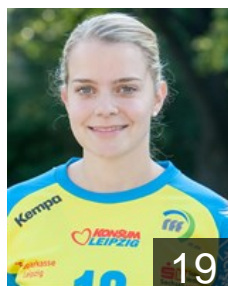

# CLUB COMPETITIONS - DELEGATION LIST

Women's European Cup - EHF Champions League 2014/15

WOMEN'S

 GER HC Leipzig - Players

 ISL

**Atladottir Thorgerdur Anna**

Position: Back  
Place of birth: Reykjavik  
Date of birth: 02.06.1992  
Height: 176 cm

 GER

**Conrad Christin**

Position: Wing  
Place of birth: Leipzig  
Date of birth: 02.05.1995  
Height: 170 cm

 GER

**Detjen Wiebke**

Position:  
Place of birth: Leipzig  
Date of birth: 12.07.1996  
Height: -

 GER

**Diehl Kaya**

Position: Right Wing  
Place of birth: Frankfurt  
Date of birth: 01.07.1992  
Height: 170 cm

 GER

**Hertlein Helena**

Position: Left Wing  
Place of birth: München  
Date of birth: 14.07.1992  
Height: -

 GER

**Hubinger Anne**

Position: Right Back  
Place of birth: Ribnitz-  
Date of birth: 31.07.1993  
Height: 185 cm

 ROU

**Ioneac Roxana Alina**

Position: Back  
Place of birth: Craiova  
Date of birth: 31.01.1989  
Height: 182 cm