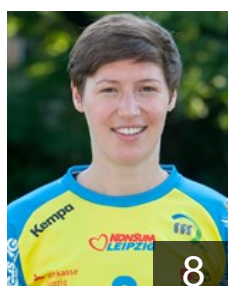

 GER

**Lederer Nicole**

Position: Right Back  
Place of birth: Nürnberg  
Date of birth: 02.05.1995  
Height: 178 cm

 GER

**Mazzucco Alexandra**

Position: Right Wing  
Place of birth: Lauf a.d. Pegnitz  
Date of birth: 29.01.1993  
Height: 175 cm

 GER

**Müller Anne**

Position: Line Player  
Place of birth: Bochum  
Date of birth: 05.07.1983  
Height: 174 cm