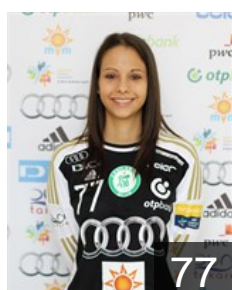

CLUB COMPETITIONS - DELEGATION LIST

Women's European Cup - EHF Champions League 2014/15

WOMEN'S

HUN Györi Audi ETO KC - Players

ESP

Aguilar Diaz Macarena

Position: Centre Back
Place of birth: Bolanos de
Date of birth: 12.03.1985
Height: 170 cm

BRA

Amorim Taleska E.

Position: Left Back
Place of birth: Blumenau
Date of birth: 23.09.1986
Height: 186 cm

HUN

Boczko-Hornyak Agnes

Position: Back
Place of birth: Mateszalka
Date of birth: 02.09.1982
Height: 180 cm

HUN

Bognar-Bodi Bernadett

Position: Right Wing
Place of birth: Szeged
Date of birth: 09.03.1986
Height: 175 cm

HUN

Csapo Kyra Viven

Position: Goalkeeper
Place of birth: Budapest
Date of birth: 02.12.1993
Height: 180 cm

HUN

Görbicz Anita

Position: Centre Back
Place of birth: Veszprem
Date of birth: 13.05.1983
Height: 173 cm

NOR

Grimsbø Kari Aalvik

Position: Goalkeeper
Place of birth: Bergen
Date of birth: 04.01.1985
Height: 180 cm