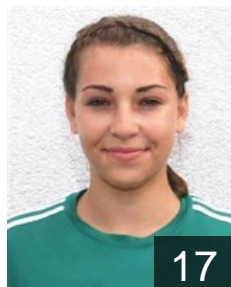

Kovacsics Aniko

Position: Centre Back
Place of birth: Nagyatad
Date of birth: 29.08.1991
Height: 170 cm

CLUB COMPETITIONS - DELEGATION LIST

Women's European Cup - EHF Champions League 2014/15

WOMEN'S

 HUN Györi Audi ETO KC - Players

 HUN

Lakatos Rita

Position: Centre Back
Place of birth: Dunajska Streda
Date of birth: 06.07.1999
Height: -

 BRA

Lima de Araujo T.

Position: Line Player
Place of birth: Rio de Janeiro
Date of birth: 16.05.1994
Height: 182 cm

 NOR

Loke Heidi

Position: Line Player
Place of birth: Tonsberg
Date of birth: 12.12.1982
Height: 177 cm

 NOR

Lunde Katrine

Position: Goalkeeper
Place of birth: Kristiansand
Date of birth: 30.03.1980
Height: 181 cm