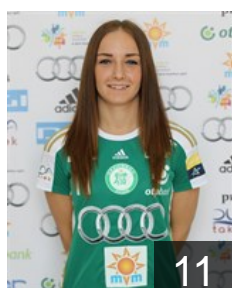

HUN

Korsos Dorina

Position: Right Wing
Place of birth: Kecskemét
Date of birth: 03.09.1995
Height: 168 cm