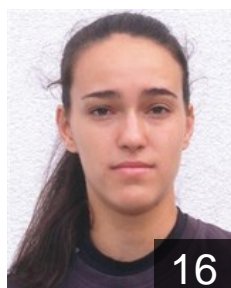

 RUS

Sen Anna

Position: Back
Place of birth: Krasnodar
Date of birth: 03.12.1990
Height: 185 cm

 HUN

Szepesi Ivett

Position: Left Wing
Place of birth: Pincehely
Date of birth: 04.02.1986
Height: 167 cm

 HUN