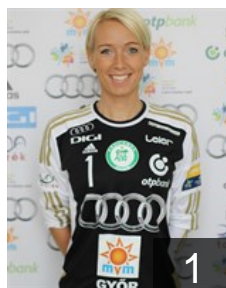

Kovacsics Aniko

Position: Centre Back
Place of birth: Nagyatad
Date of birth: 29.08.1991
Height: 170 cm

CLUB COMPETITIONS - DELEGATION LIST

Women's European Cup - EHF Champions League 2014/15

WOMEN'S

 HUN Györi Audi ETO KC - Players

 HUN

Lakatos Rita

Position: Centre Back
Place of birth: Dunajska Streda
Date of birth: 06.07.1999
Height: -

 BRA

Lima de Araujo T.

Position: Line Player
Place of birth: Rio de Janeiro
Date of birth: 16.05.1994
Height: 182 cm

 NOR

Loke Heidi

Position: Line Player
Place of birth: Tonsberg
Date of birth: 12.12.1982
Height: 177 cm

 NOR

Lunde Katrine

Position: Goalkeeper
Place of birth: Kristiansand
Date of birth: 30.03.1980
Height: 181 cm

 CRO

Milanovic Litre Vesna

Position: Line Player
Place of birth: Sinj
Date of birth: 30.05.1986
Height: 181 cm

 GER

Müller Susann

Position: Right Back
Place of birth: Saalfeld-Saale
Date of birth: 26.05.1988
Height: 186 cm