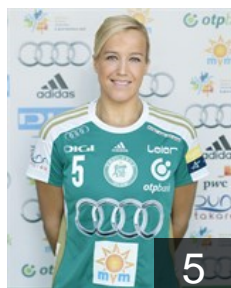

Kovacsics Aniko

Position: Centre Back
Place of birth: Nagyatad
Date of birth: 29.08.1991
Height: 170 cm

CLUB COMPETITIONS - DELEGATION LIST

Women's European Cup - EHF Champions League 2014/15

WOMEN'S

 HUN Györi Audi ETO KC - Players

 HUN

Lakatos Rita

Position: Centre Back
Place of birth: Dunajska Streda
Date of birth: 06.07.1999
Height: -

 BRA

Lima de Araujo T.

Position: Line Player
Place of birth: Rio de Janeiro
Date of birth: 16.05.1994
Height: 182 cm

 NOR

Loke Heidi

Position: Line Player
Place of birth: Tonsberg
Date of birth: 12.12.1982
Height: 177 cm

 NOR

Lunde Katrine

Position: Goalkeeper
Place of birth: Kristiansand
Date of birth: 30.03.1980
Height: 181 cm

 CRO

Milanovic Litre Vesna

Position: Line Player
Place of birth: Sinj
Date of birth: 30.05.1986
Height: 181 cm

 GER

Müller Susann

Position: Right Back
Place of birth: Saalfeld-Saale
Date of birth: 26.05.1988
Height: 186 cm