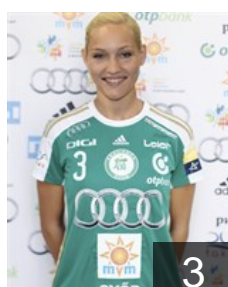

HUN

Görbicz Anita

Position: Centre Back
Place of birth: Veszprem
Date of birth: 13.05.1983
Height: 173 cm

NOR

Grimsbø Kari Aalvik

Position: Goalkeeper
Place of birth: Bergen
Date of birth: 04.01.1985
Height: 180 cm

CRO

Grubisic Jelena

Position: Goalkeeper
Place of birth: Zagreb
Date of birth: 20.01.1987
Height: 184 cm

HUN

Herr Orsolya

Position: Goalkeeper
Place of birth: Tatabánya
Date of birth: 23.11.1984
Height: 176 cm