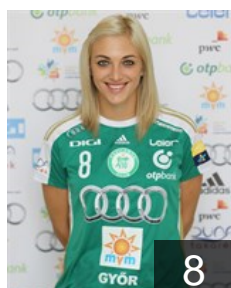

 CRO

Milanovic Litre Vesna

Position: Line Player
Place of birth: Sinj
Date of birth: 30.05.1986
Height: 181 cm

 GER

Müller Susann

Position: Right Back
Place of birth: Saalfeld-Saale
Date of birth: 26.05.1988
Height: 186 cm

 HUN

Orban Adrienn

Position: Right Wing
Place of birth: Győr
Date of birth: 01.10.1986
Height: 168 cm

 HUN

Planeta Szimonetta

Position: Right Back
Place of birth: Kazincbarcika
Date of birth: 12.12.1993
Height: 198 cm