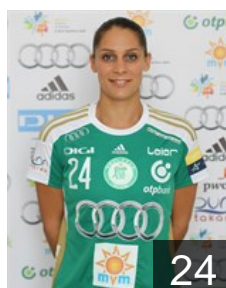

HUN

Szepesi Ivett

Position: Left Wing
Place of birth: Pincehely
Date of birth: 04.02.1986
Height: 167 cm