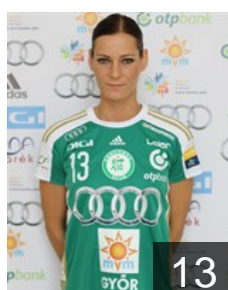

BRA

Amorim Taleska E.

Position: Left Back
Place of birth: Blumenau
Date of birth: 23.09.1986
Height: 186 cm

HUN

Boczko-Hornyak Agnes

Position: Back
Place of birth: Mateszalka
Date of birth: 02.09.1982
Height: 180 cm

HUN

Bognar-Bodi Bernadett

Position: Right Wing
Place of birth: Szeged
Date of birth: 09.03.1986
Height: 175 cm

HUN

Csapo Kyra Viven

Position: Goalkeeper
Place of birth: Budapest
Date of birth: 02.12.1993
Height: 180 cm

HUN

Görbicz Anita

Position: Centre Back
Place of birth: Veszprem
Date of birth: 13.05.1983
Height: 173 cm

NOR

Grimsbø Kari Aalvik

Position: Goalkeeper
Place of birth: Bergen
Date of birth: 04.01.1985
Height: 180 cm