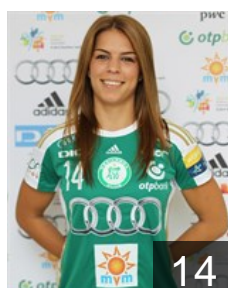

CRO

Grubisic Jelena

Position: Goalkeeper
Place of birth: Zagreb
Date of birth: 20.01.1987
Height: 184 cm

HUN

Herr Orsolya

Position: Goalkeeper
Place of birth: Tatabánya
Date of birth: 23.11.1984
Height: 176 cm

CZE

Knedlikova Jana

Position: Wing
Place of birth: Praha
Date of birth: 22.06.1989
Height: 167 cm

HUN

Korsos Dorina

Position: Right Wing
Place of birth: Kecskemét
Date of birth: 03.09.1995
Height: 168 cm

HUN

Kovacsics Aniko

Position: Centre Back
Place of birth: Nagyatad
Date of birth: 29.08.1991
Height: 170 cm

CLUB COMPETITIONS - DELEGATION LIST

Women's European Cup - EHF Champions League 2014/15

WOMEN'S

 HUN Györi Audi ETO KC - Players