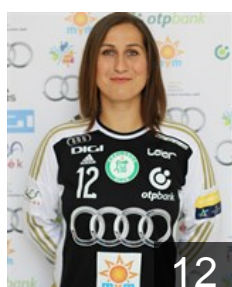

HUN

Herr Orsolya

Position: Goalkeeper
Place of birth: Tatabánya
Date of birth: 23.11.1984
Height: 176 cm