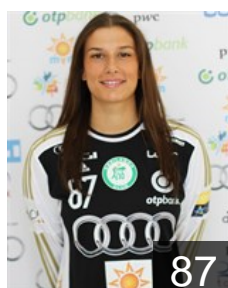

HUN

Bognar-Bodi Bernadett

Position: Right Wing
Place of birth: Szeged
Date of birth: 09.03.1986
Height: 175 cm

HUN

Csapo Kyra Viven

Position: Goalkeeper
Place of birth: Budapest
Date of birth: 02.12.1993
Height: 180 cm

HUN

Görbicz Anita

Position: Centre Back
Place of birth: Veszprem
Date of birth: 13.05.1983
Height: 173 cm

NOR

Grimsbø Kari Aalvik

Position: Goalkeeper
Place of birth: Bergen
Date of birth: 04.01.1985
Height: 180 cm

CRO

Grubisic Jelena

Position: Goalkeeper
Place of birth: Zagreb
Date of birth: 20.01.1987
Height: 184 cm

HUN

Herr Orsolya

Position: Goalkeeper
Place of birth: Tatabánya
Date of birth: 23.11.1984
Height: 176 cm