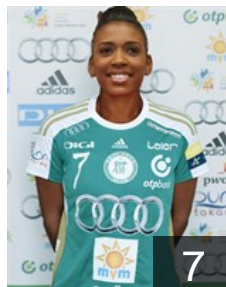

Kovacsics Aniko

Position: Centre Back
Place of birth: Nagyatad
Date of birth: 29.08.1991
Height: 170 cm

CLUB COMPETITIONS - DELEGATION LIST

Women's European Cup - EHF Champions League 2014/15

WOMEN'S

 HUN Györi Audi ETO KC - Players

 HUN

Lakatos Rita

Position: Centre Back
Place of birth: Dunajska Streda
Date of birth: 06.07.1999
Height: -

 BRA

Lima de Araujo T.

Position: Line Player
Place of birth: Rio de Janeiro
Date of birth: 16.05.1994
Height: 182 cm

 NOR

Loke Heidi

Position: Line Player
Place of birth: Tonsberg
Date of birth: 12.12.1982
Height: 177 cm

 NOR

Lunde Katrine

Position: Goalkeeper
Place of birth: Kristiansand
Date of birth: 30.03.1980
Height: 181 cm