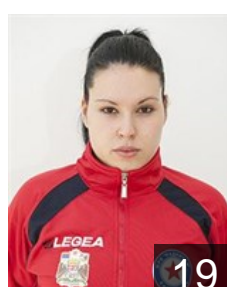

 SRB

Kevresan-Macuzic Jovana

Position: Left Back
Place of birth: Kragujevac
Date of birth: 20.01.1997
Height: 171 cm

 SRB

Milosevic Ivana

Position: Right Wing
Place of birth: Svilajnac
Date of birth: 11.06.1982
Height: 166 cm

 SRB

Nisavic Jelena

Position: Left Wing
Place of birth: Beograd
Date of birth: 17.09.1980
Height: 168 cm

 SRB

Obucina Marina

Position: Right Back
Place of birth: Valjevo
Date of birth: 21.10.1990
Height: 182 cm

 SRB

Petrovic Tina

Position: Line Player
Place of birth: Kragujevac
Date of birth: 09.07.1997
Height: 88 cm

 SRB

Prijovic Ivana

Position: Centre Back
Place of birth: Sabac
Date of birth: 04.02.1992
Height: 168 cm